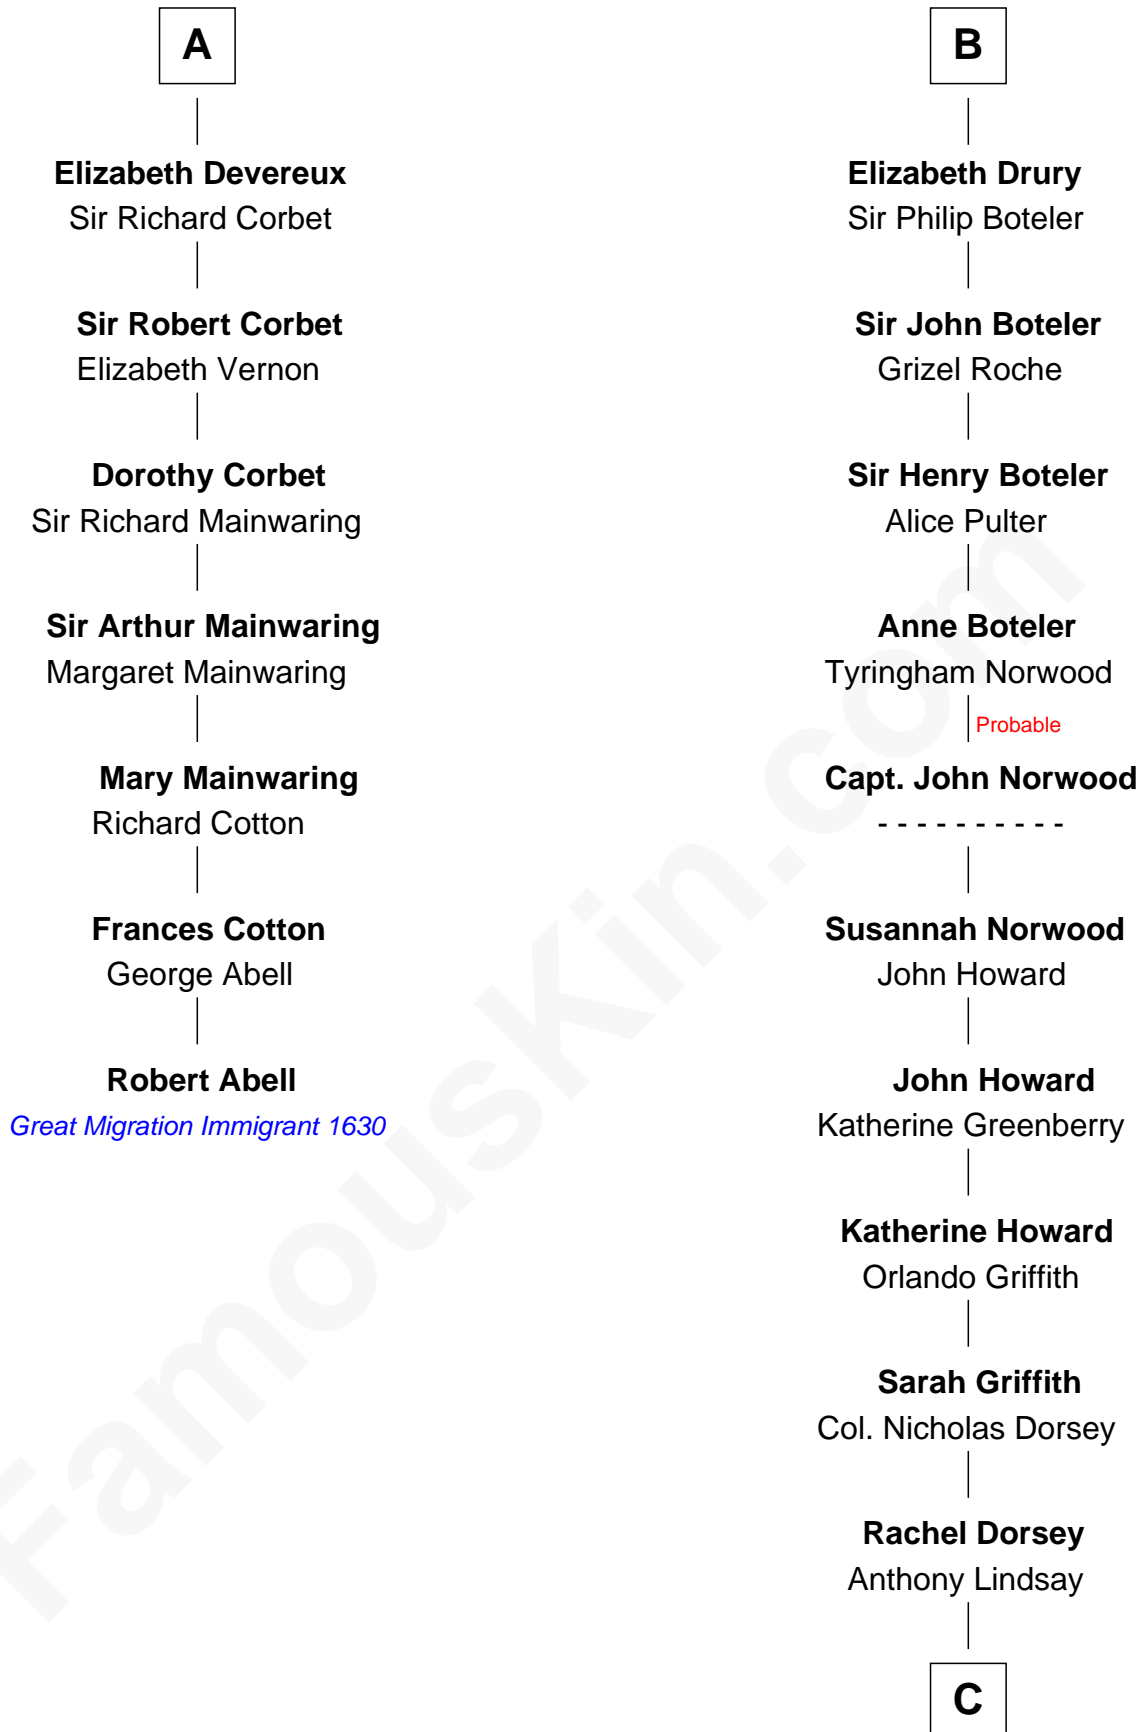

FamousKin.com Relationship Chart of

Robert Abell

(c1605 - 1663) *Great Migration Immigrant 1630*

13th cousin 7 times removed of

Vachel Lindsay

American Poet

Sir Gilbert de Clare

Joan of Acre

Katherine de la Pole

Elizabeth Stapleton

Sir William Calthorpe

Anne Calthorpe

Sir Robert Drury

B

C

Vachel Lindsay

Mary Anna Quisenberry

Nicholas Lindsay

Martha Ann Cane

Vachel Thomas Lindsay

Katherine Frazee

Vachel Lindsay

American Poet

FamousKin.com