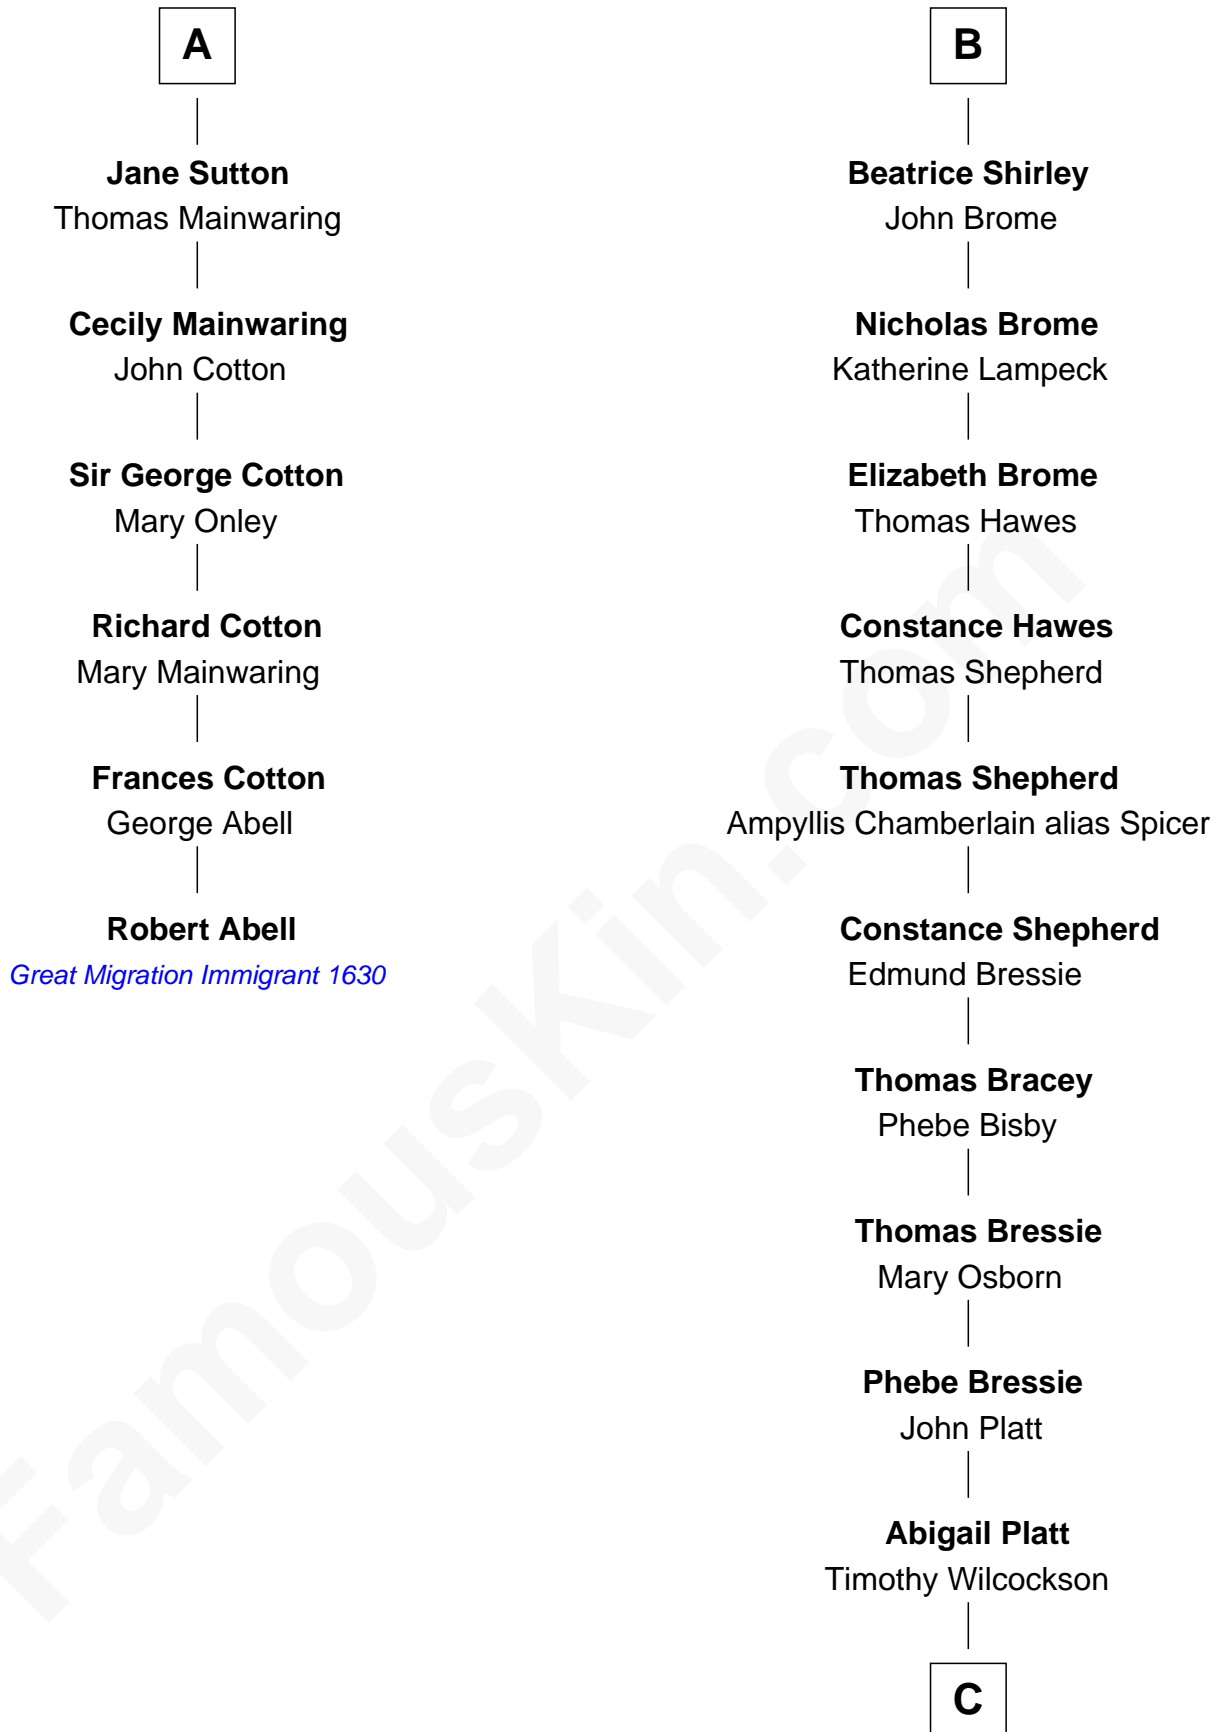

FamousKin.com

Relationship Chart of

Robert Abell

(c1605 - 1663) Great Migration Immigrant 1630

12th cousin 9 times removed of

Helen (Herron) Taft

First Lady of President William H. Taft

John, King of England

John Williamson Herron

Helen (Herron) Taft

First Lady of William H. Taft