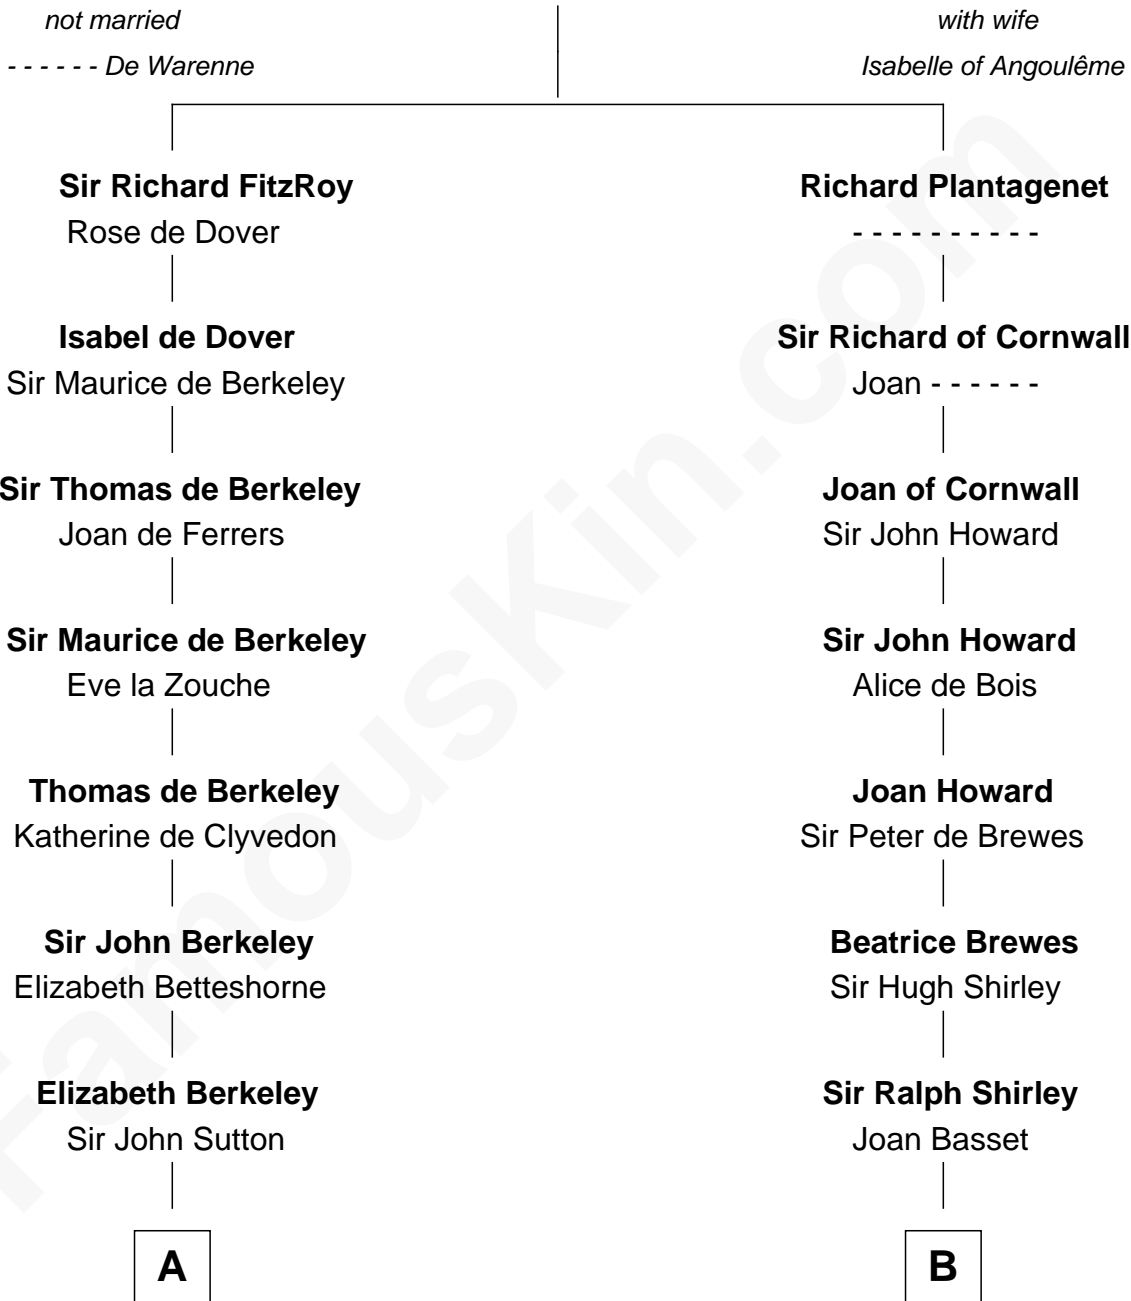

FamousKin.com

Relationship Chart of

Robert Abell

(c1605 - 1663) Great Migration Immigrant 1630

12th cousin 9 times removed of

Helen (Herron) Taft

First Lady of President William H. Taft

John, King of England

C

Joanna Wilcockson

David Welles

Charity Welles

Rev. Isaac Clinton

Maria Clinton

Ela Collins

Harriet Anne Collins

John Williamson Herron

Helen (Herron) Taft

First Lady of William H. Taft