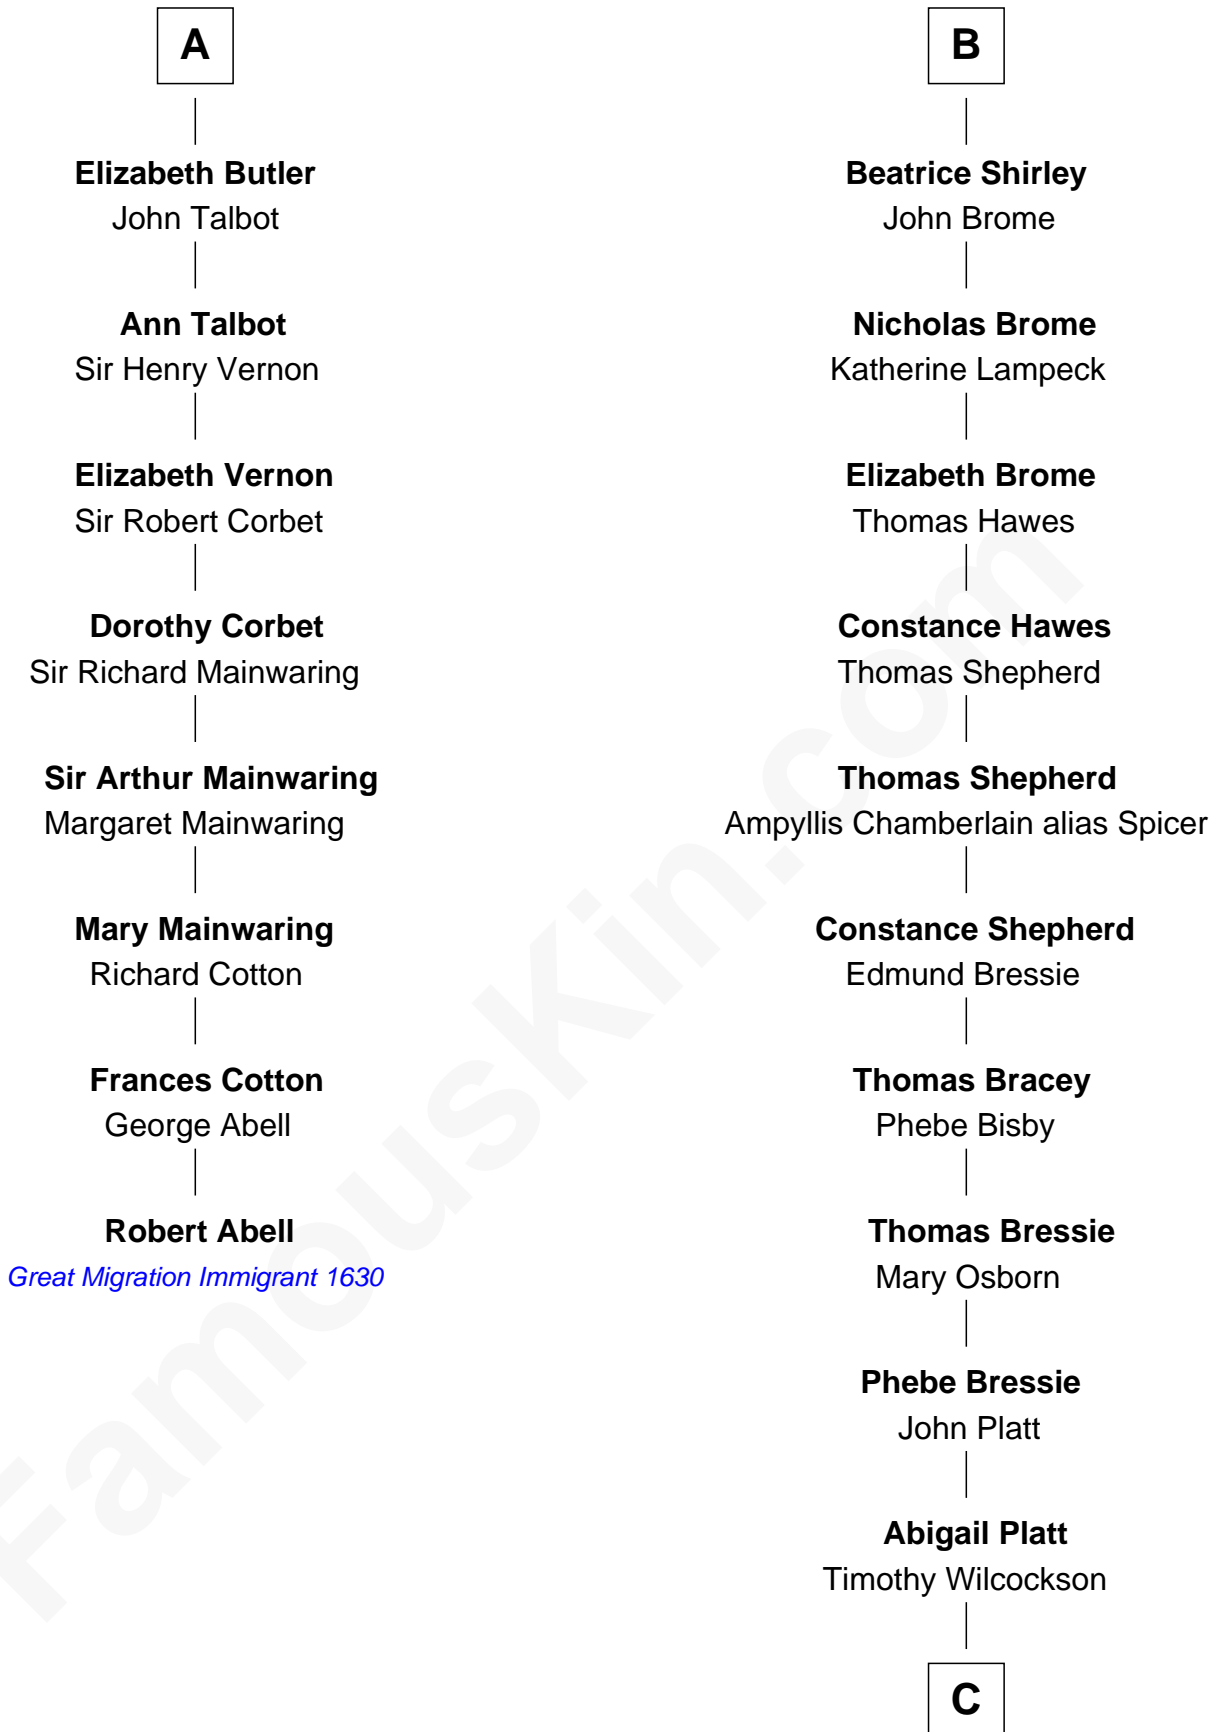

FamousKin.com

Relationship Chart of

Robert Abell

(c1605 - 1663) Great Migration Immigrant 1630

14th cousin 7 times removed of

Helen (Herron) Taft

First Lady of President William H. Taft

C

Helen (Herron) Taft

First Lady of William H. Taft