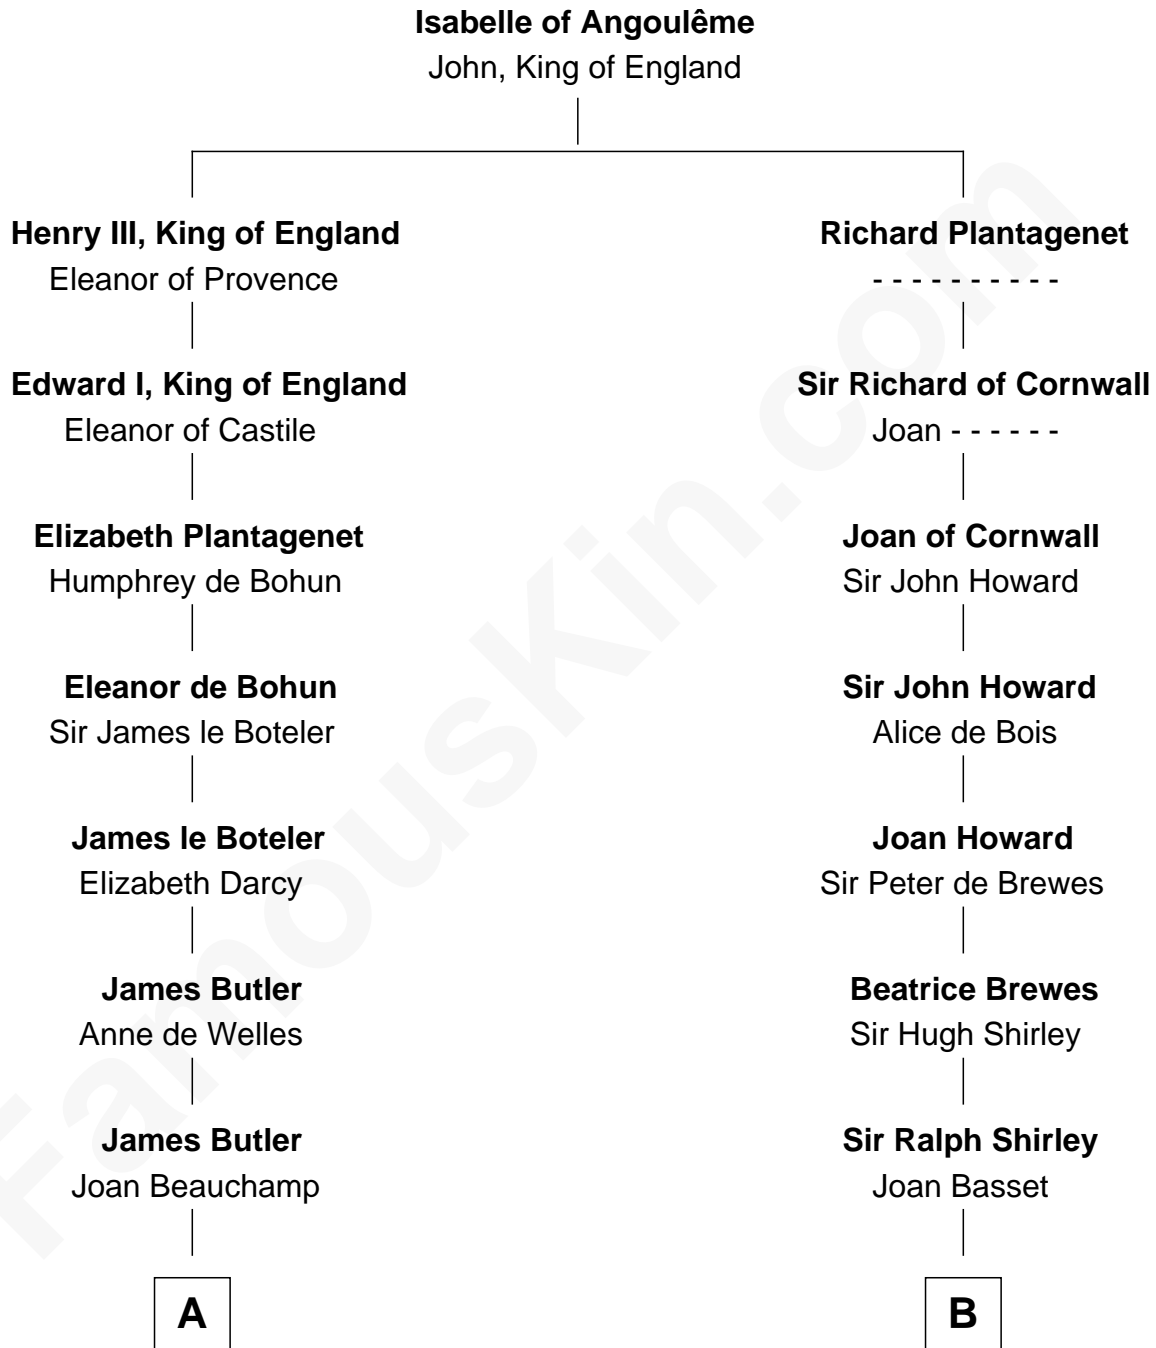

FamousKin.com

Relationship Chart of

Robert Abell

(c1605 - 1663) Great Migration Immigrant 1630

14th cousin 7 times removed of

Helen (Herron) Taft

First Lady of President William H. Taft

C

Joanna Wilcockson

David Welles

Charity Welles

Rev. Isaac Clinton

Maria Clinton

Ela Collins

Harriet Anne Collins

John Williamson Herron

Helen (Herron) Taft

First Lady of William H. Taft