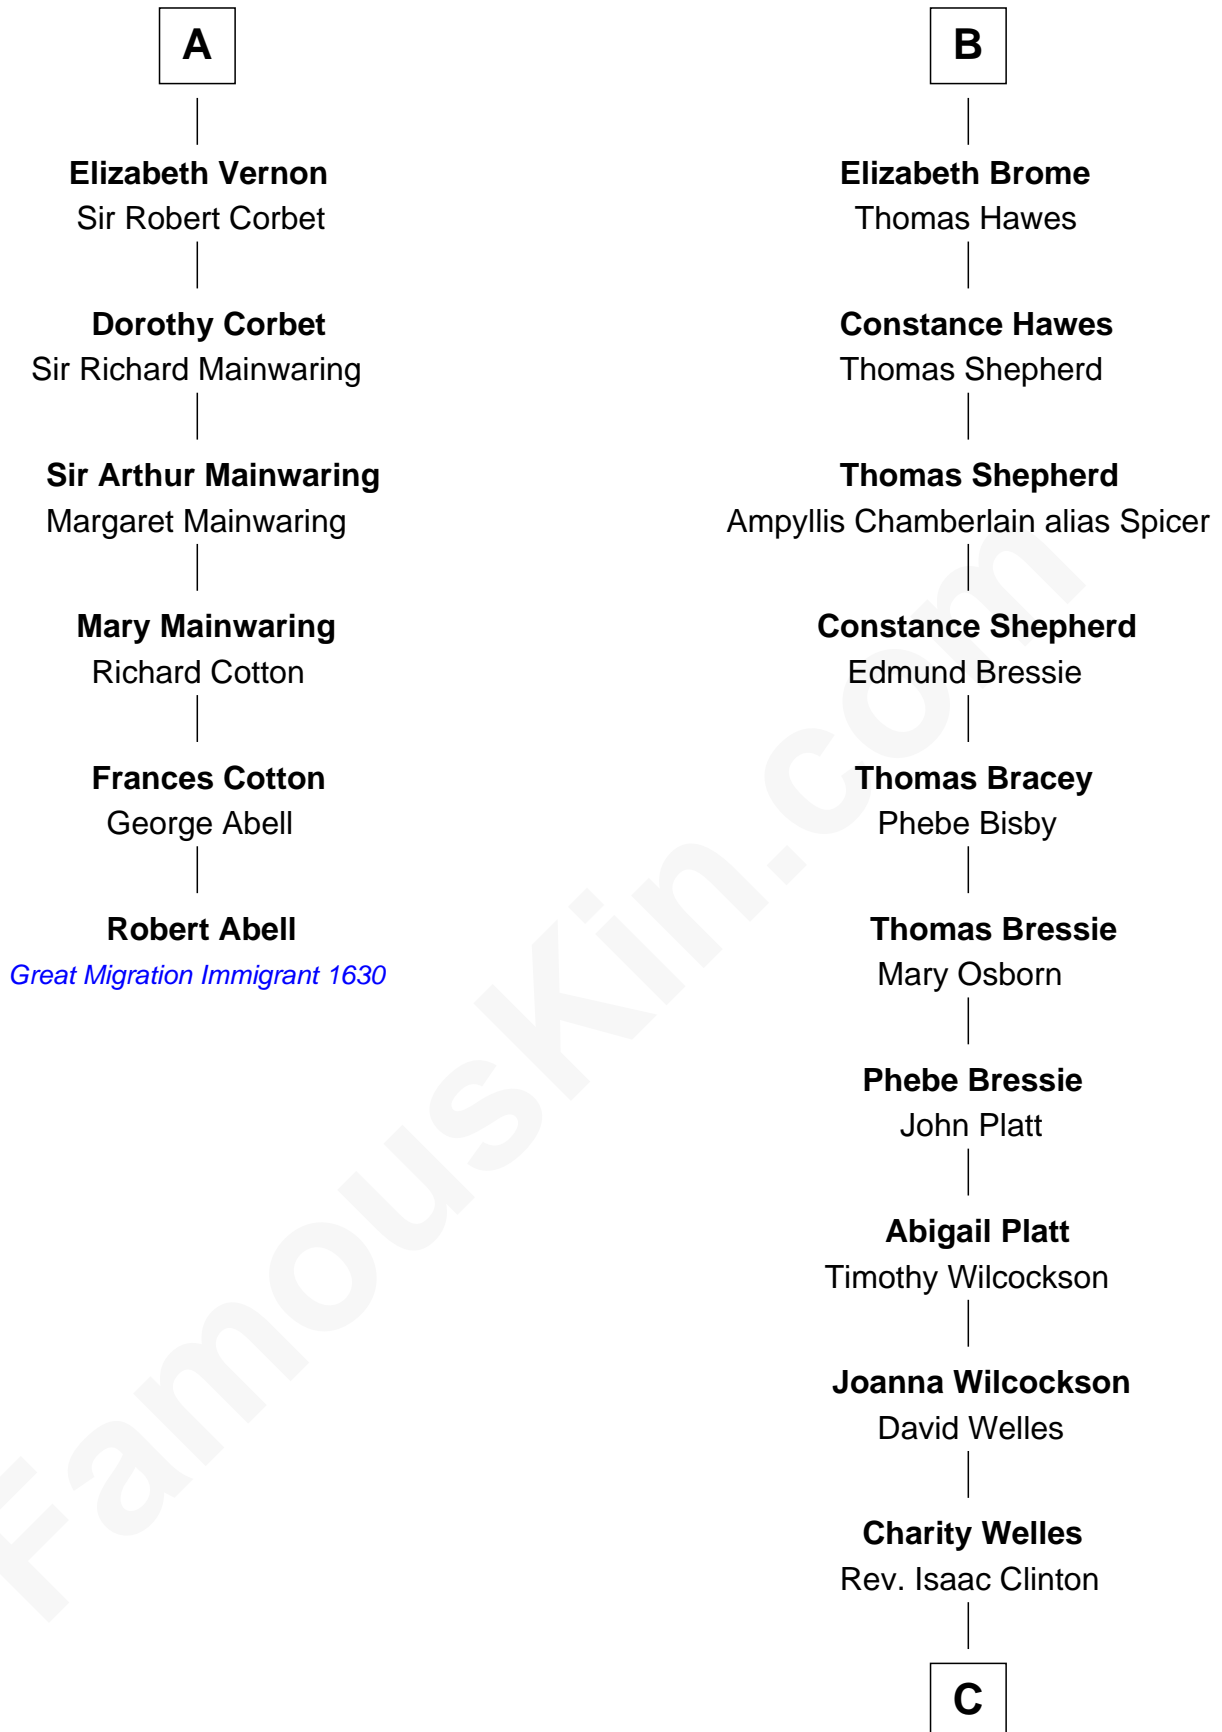

FamousKin.com Relationship Chart of

Robert Abell

(c1605 - 1663) Great Migration Immigrant 1630

12th cousin 7 times removed of

Helen (Herron) Taft

First Lady of President William H. Taft

Sir Robert de Ros

Isabel de Aubeney

C

Maria Clinton

Ela Collins

Harriet Anne Collins

John Williamson Herron

Helen (Herron) Taft

First Lady of William H. Taft

FamousKin.com