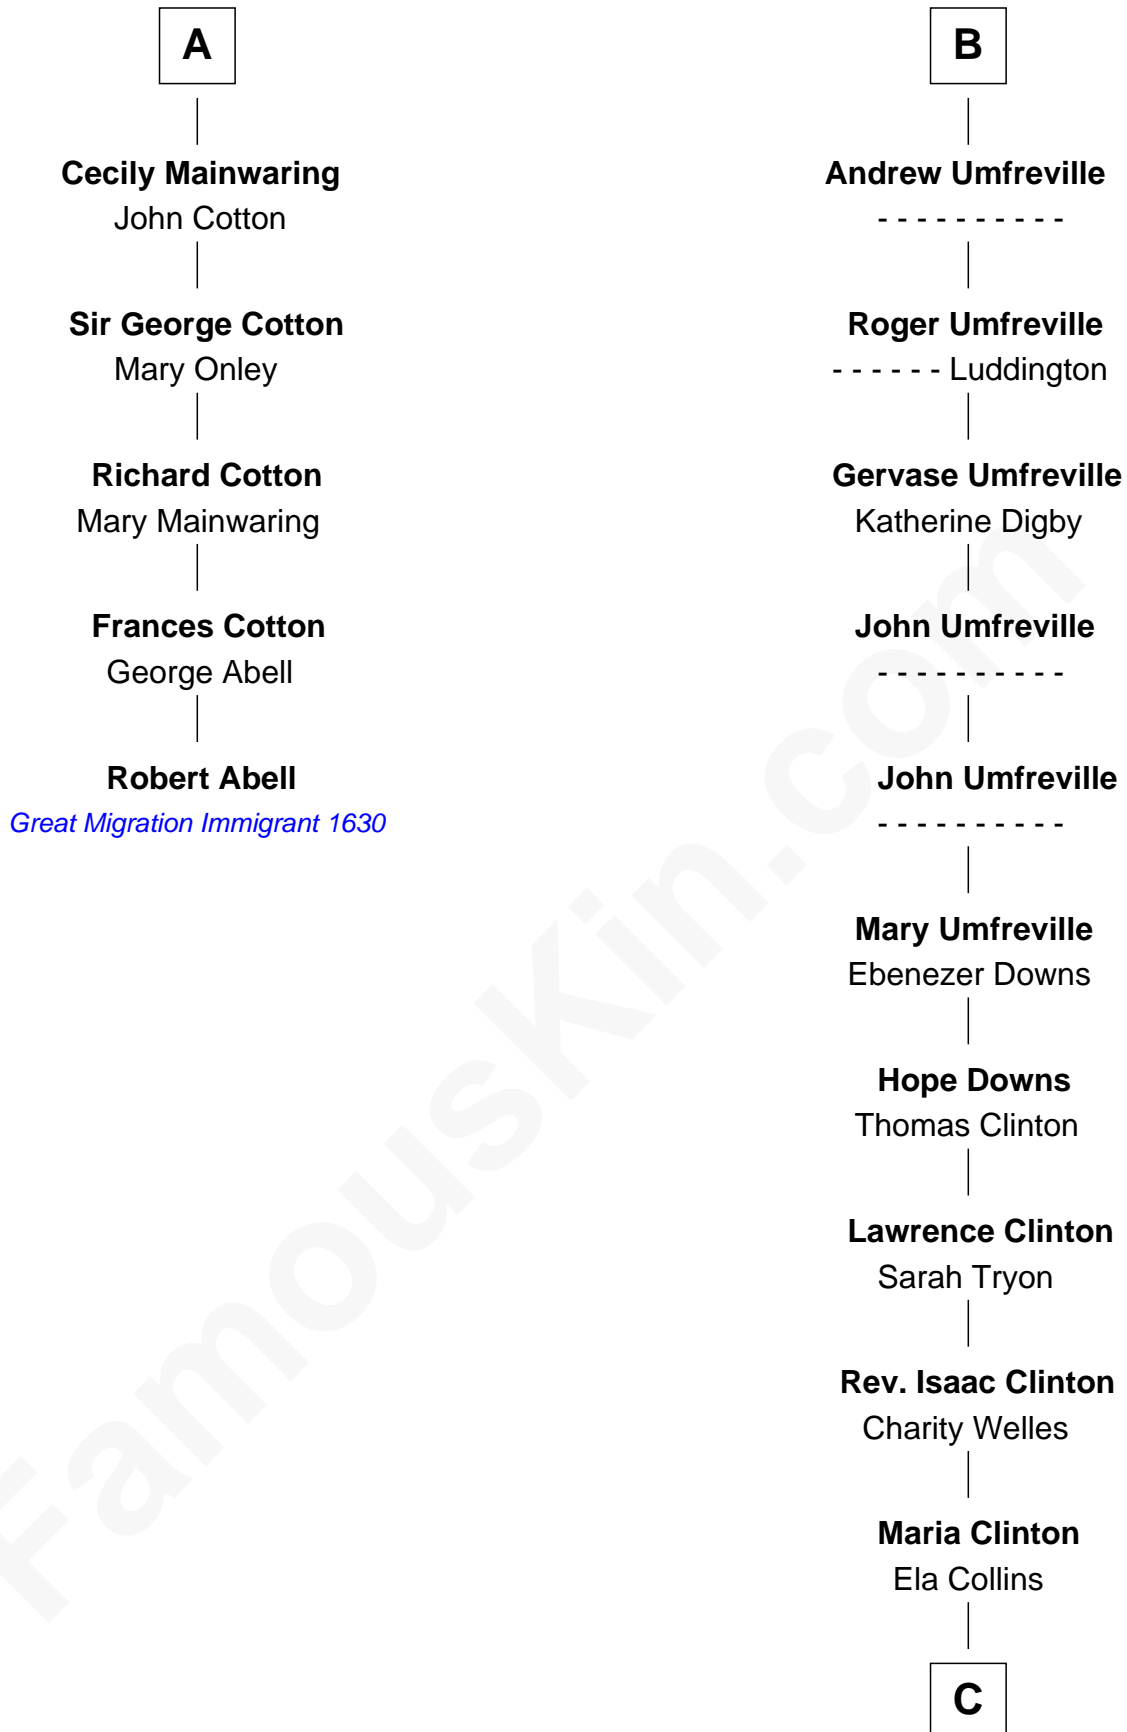

# FamousKin.com Relationship Chart of

**Robert Abell**

(c1605 - 1663) Great Migration Immigrant 1630

11th cousin 7 times removed of

**Helen (Herron) Taft**

First Lady of President William H. Taft

**Sir Roger de Quincy**

Helen of Galloway

C

Harriet Anne Collins  
John Williamson Herron

Helen (Herron) Taft  
*First Lady of William H. Taft*

FamousKin.com