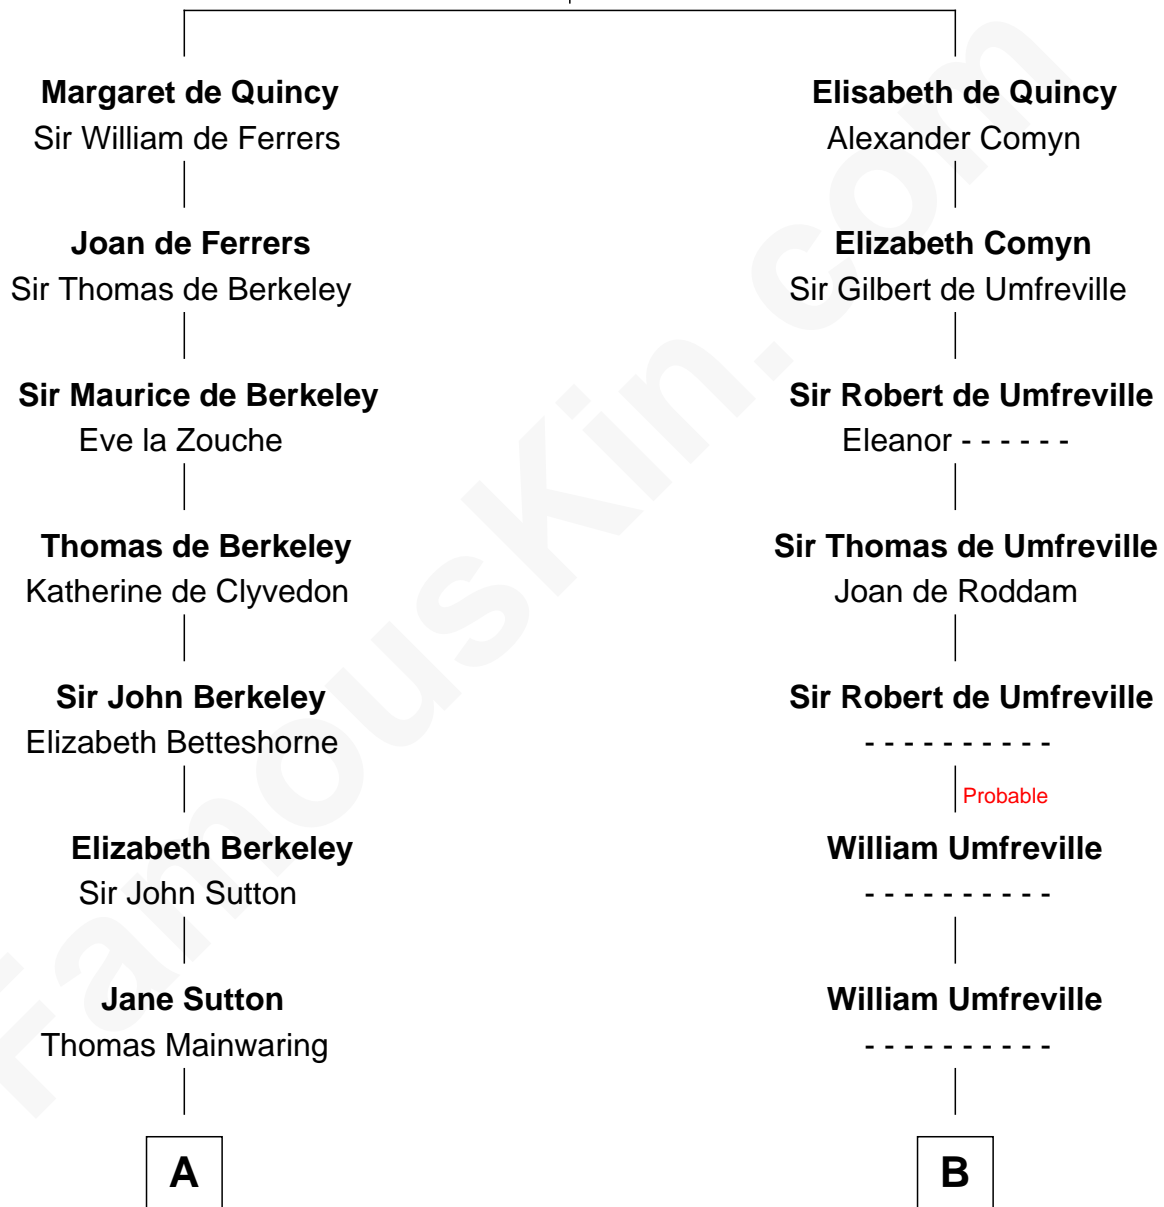

# FamousKin.com Relationship Chart of

**Robert Abell**

(c1605 - 1663) Great Migration Immigrant 1630

11th cousin 7 times removed of

**Helen (Herron) Taft**

First Lady of President William H. Taft

**Sir Roger de Quincy**

Helen of Galloway

C

Harriet Anne Collins  
John Williamson Herron

Helen (Herron) Taft  
*First Lady of William H. Taft*

FamousKin.com