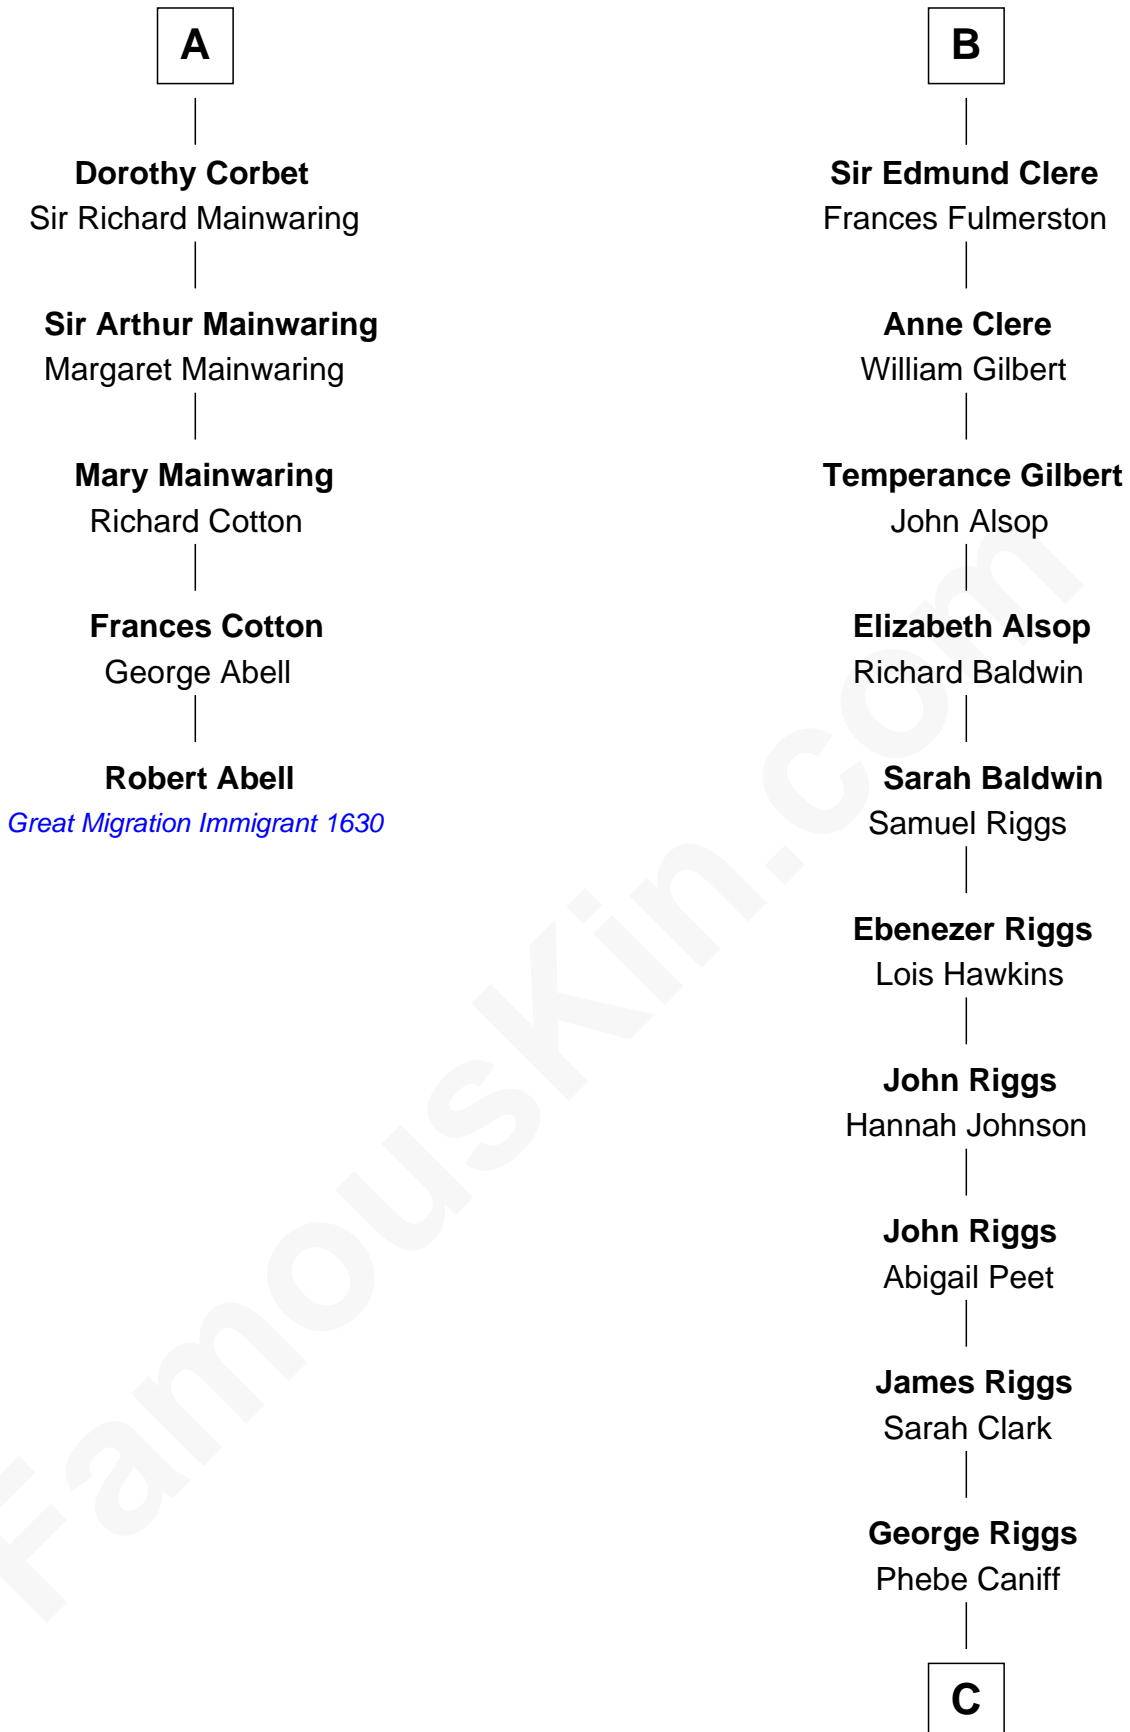

## Relationship Chart of

### Robert Abell

(c1605 - 1663) Great Migration Immigrant 1630

11th cousin 9 times removed of

**Mamie (Doud) Eisenhower**

First Lady of President Dwight Eisenhower

**C**

—  
**Maria Riggs**

Eli Doud  
—

—  
**Royal Houghton Doud**

Mary Cornelia Sheldon  
—

—  
**John Sheldon Doud**

Elivera Mathilda Carlson  
—

—  
**Mamie (Doud) Eisenhower**

*First Lady of Dwight Eisenhower*

FamousKin.com