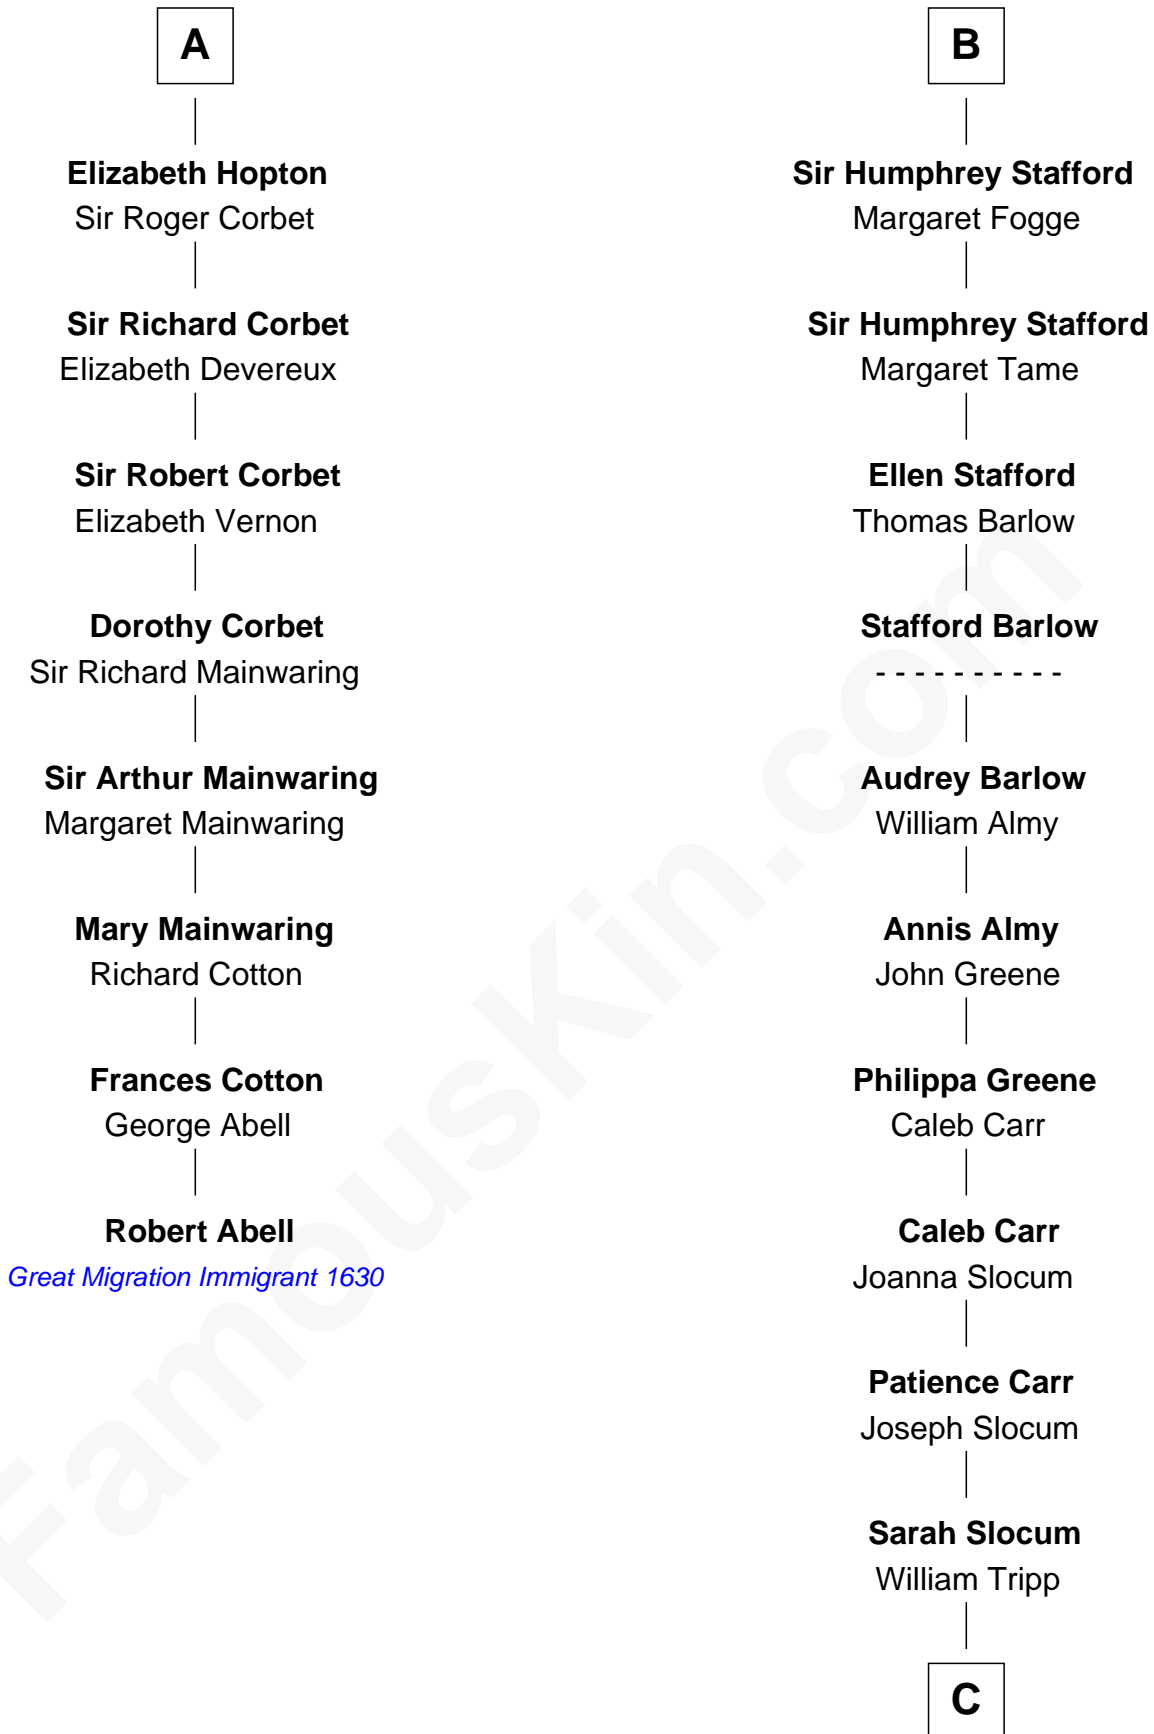

FamousKin.com Relationship Chart of

Robert Abell

(c1605 - 1663) *Great Migration Immigrant 1630*

14th cousin 7 times removed of

Warren G. Harding

29th U.S. President

John de Botetourte

Maud FitzThomas

C

Phoebe Tripp

Amos Harding

George Tryon Harding

Elizabeth Madison

Charles Alexander Harding

Mary Ann Crawford

Dr. George Tryon Harding

Phoebe Elizabeth Dickerson

Warren G. Harding

29th U.S. President

FamousKin.com