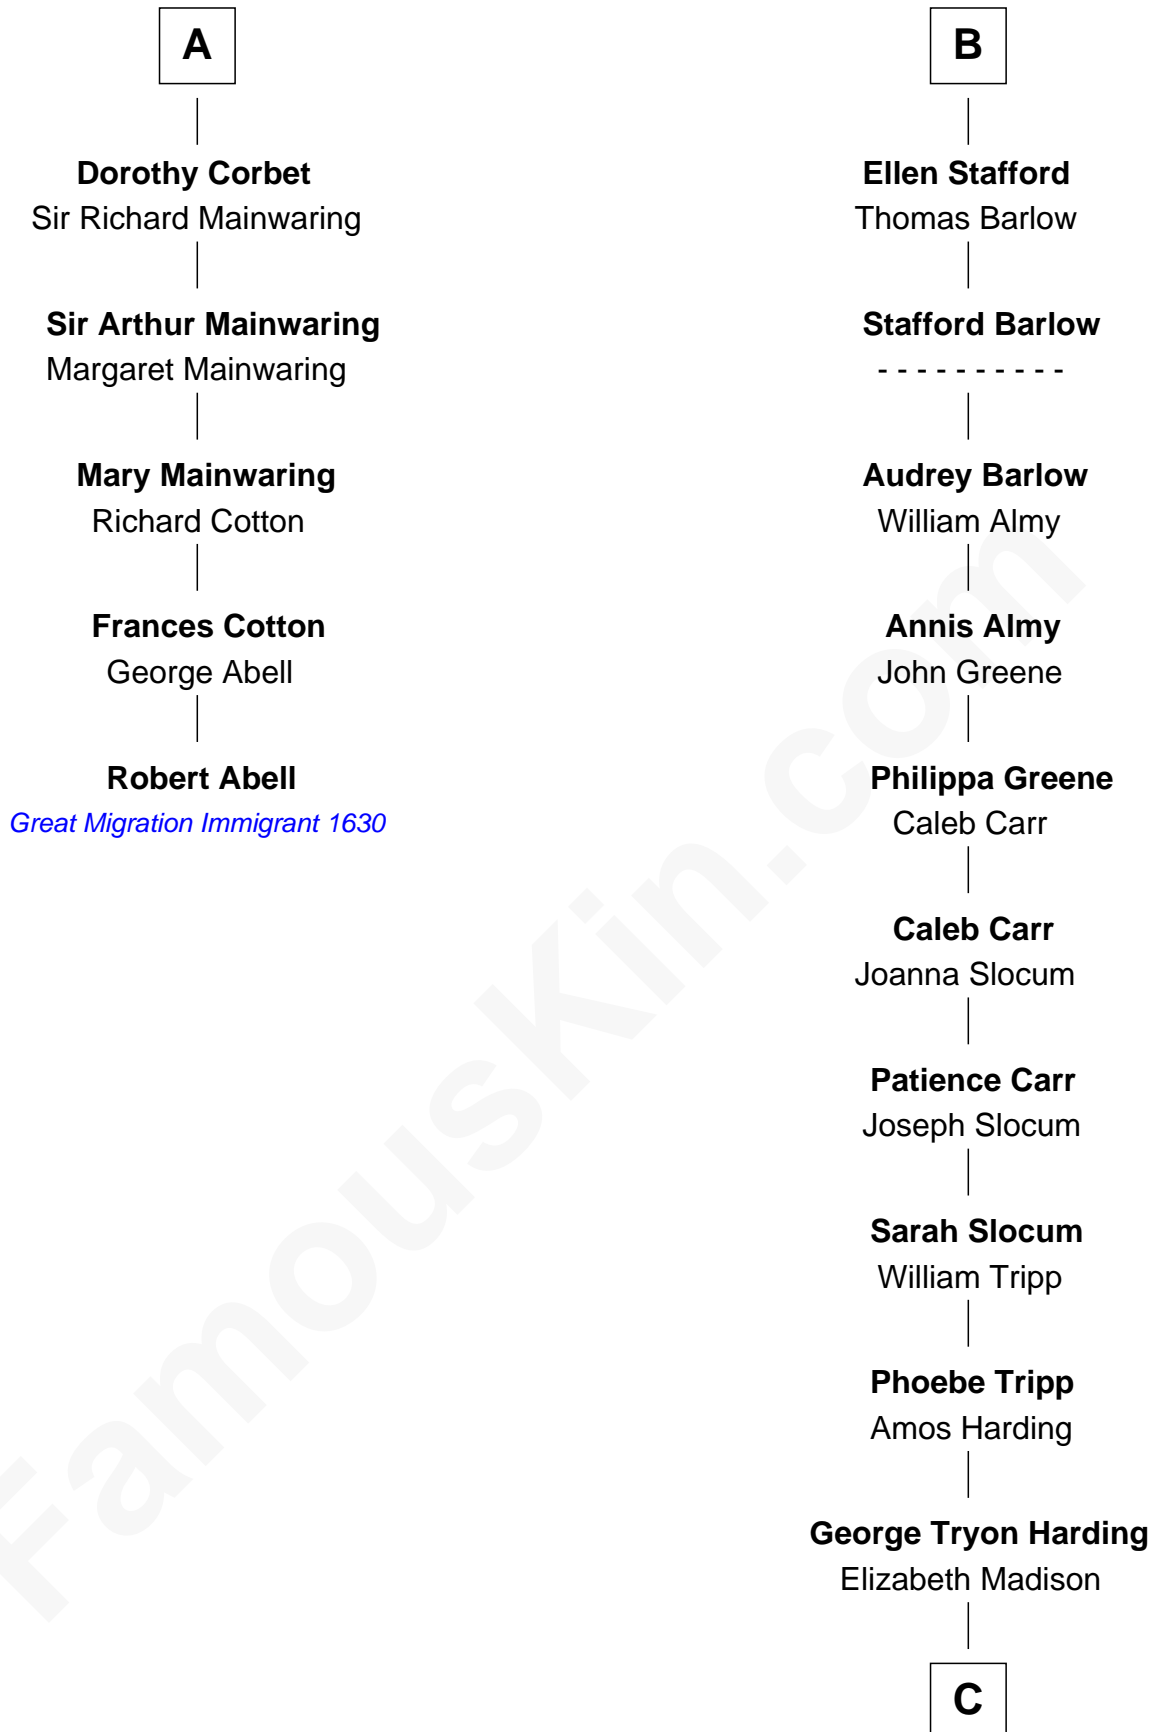

FamousKin.com

Relationship Chart of

Robert Abell

(c1605 - 1663) Great Migration Immigrant 1630

11th cousin 8 times removed of

Warren G. Harding
29th U.S. President

C

Charles Alexander Harding

Mary Ann Crawford

Dr. George Tryon Harding

Phoebe Elizabeth Dickerson

Warren G. Harding

29th U.S. President

FamousKin.com