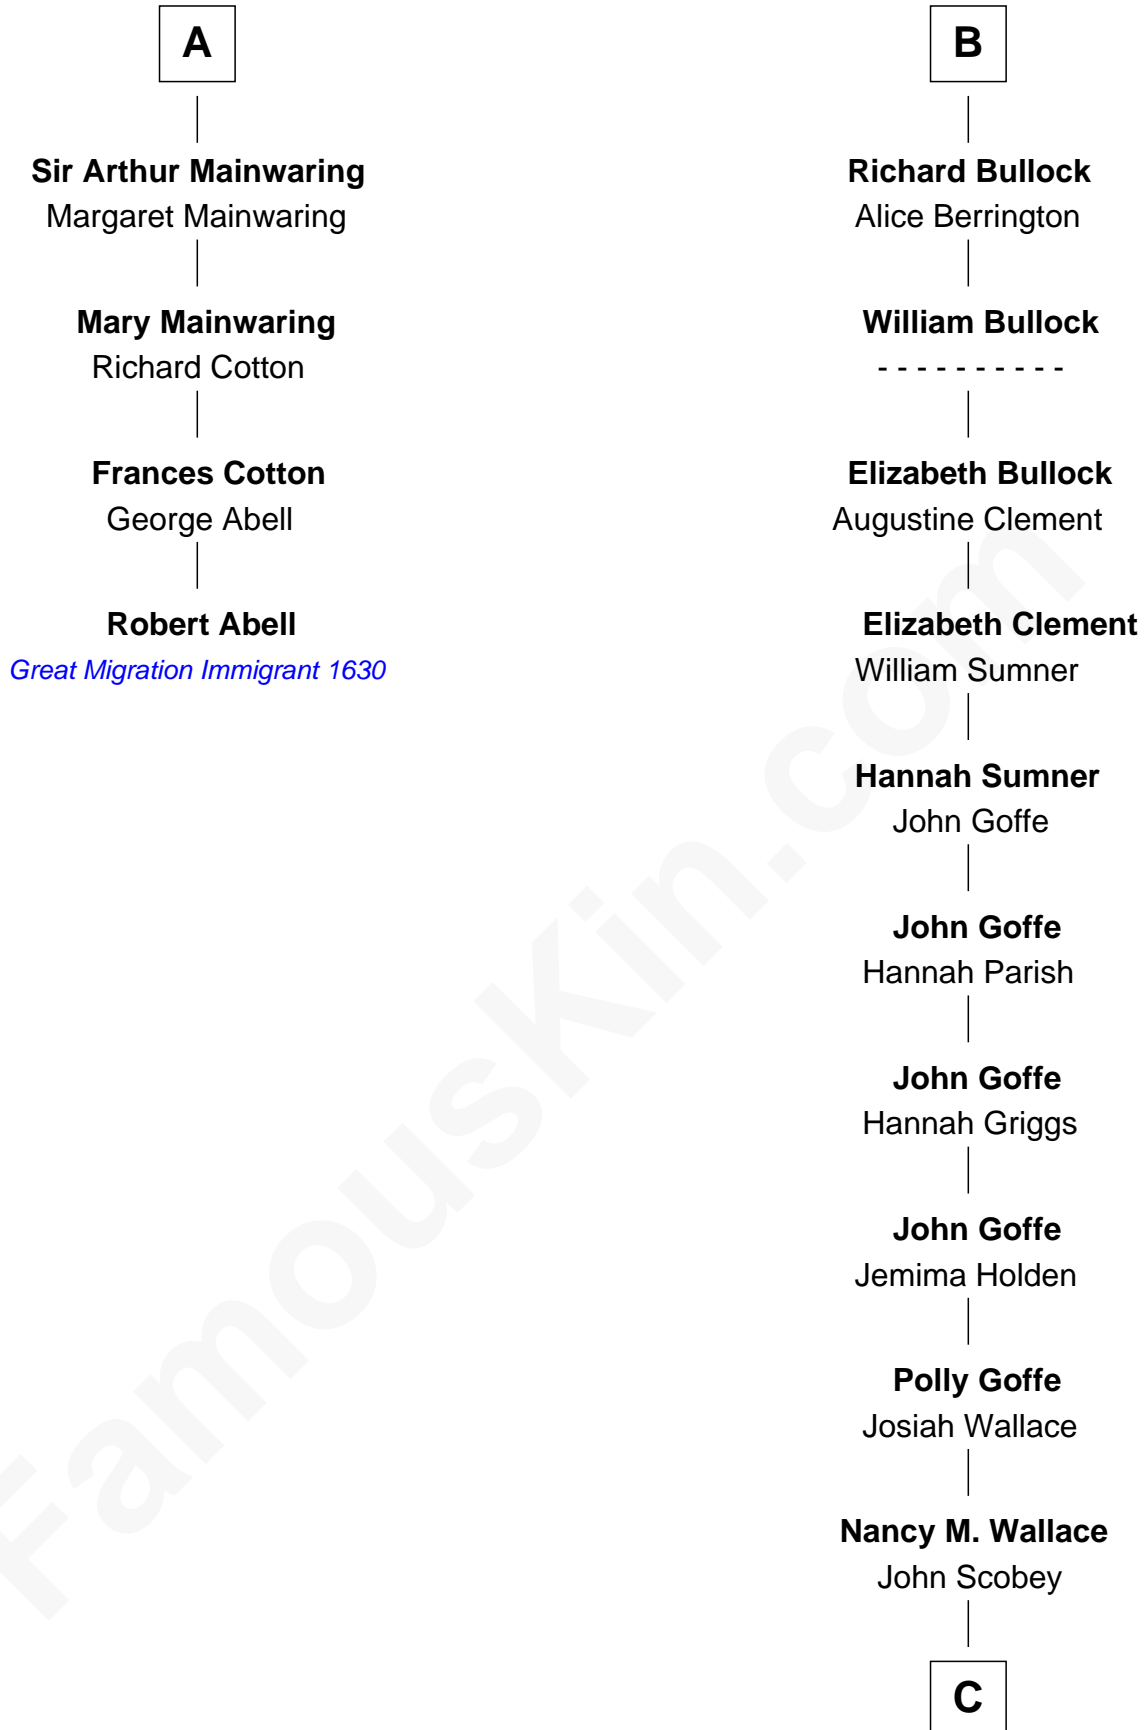

FamousKin.com

Relationship Chart of

Robert Abell

(c1605 - 1663) Great Migration Immigrant 1630

10th cousin 9 times removed of

Lou (Henry) Hoover

First Lady of President Herbert Hoover

C

Philomelia Sophia Scobey

Phineas Weed

Florence Ida Weed

Charles Delano Henry

Lou (Henry) Hoover

First Lady of Herbert Hoover

FamousKin.com