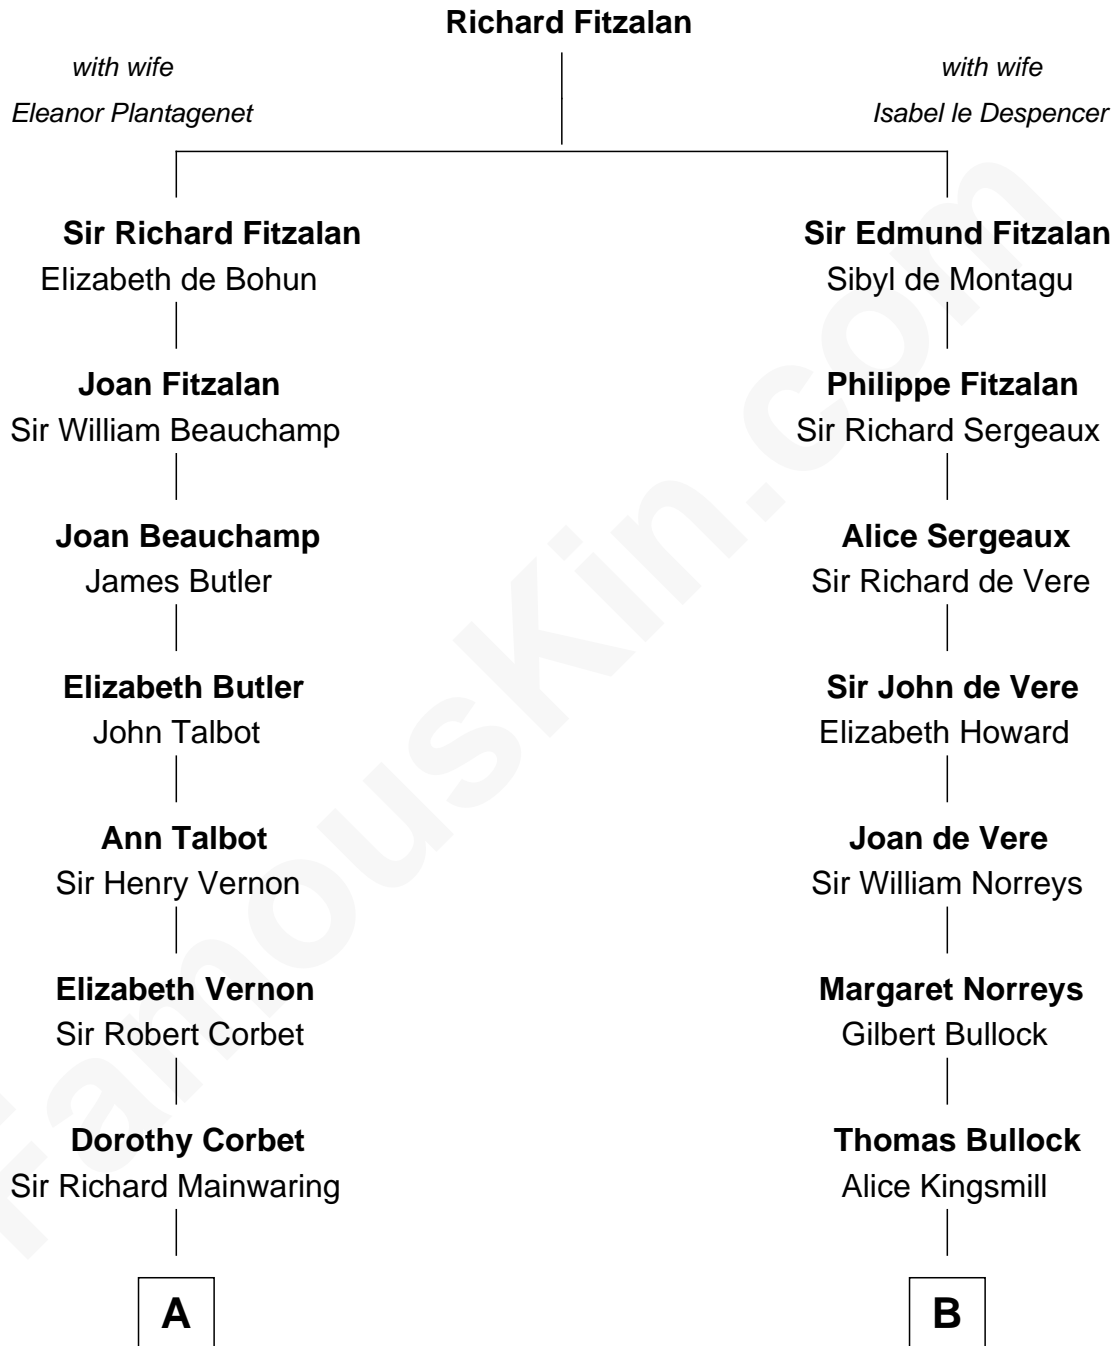

FamousKin.com

Relationship Chart of

Robert Abell

(c1605 - 1663) Great Migration Immigrant 1630

10th cousin 9 times removed of

Lou (Henry) Hoover

First Lady of President Herbert Hoover

C

Philomelia Sophia Scobey

Phineas Weed

Florence Ida Weed

Charles Delano Henry

Lou (Henry) Hoover

First Lady of Herbert Hoover

FamousKin.com