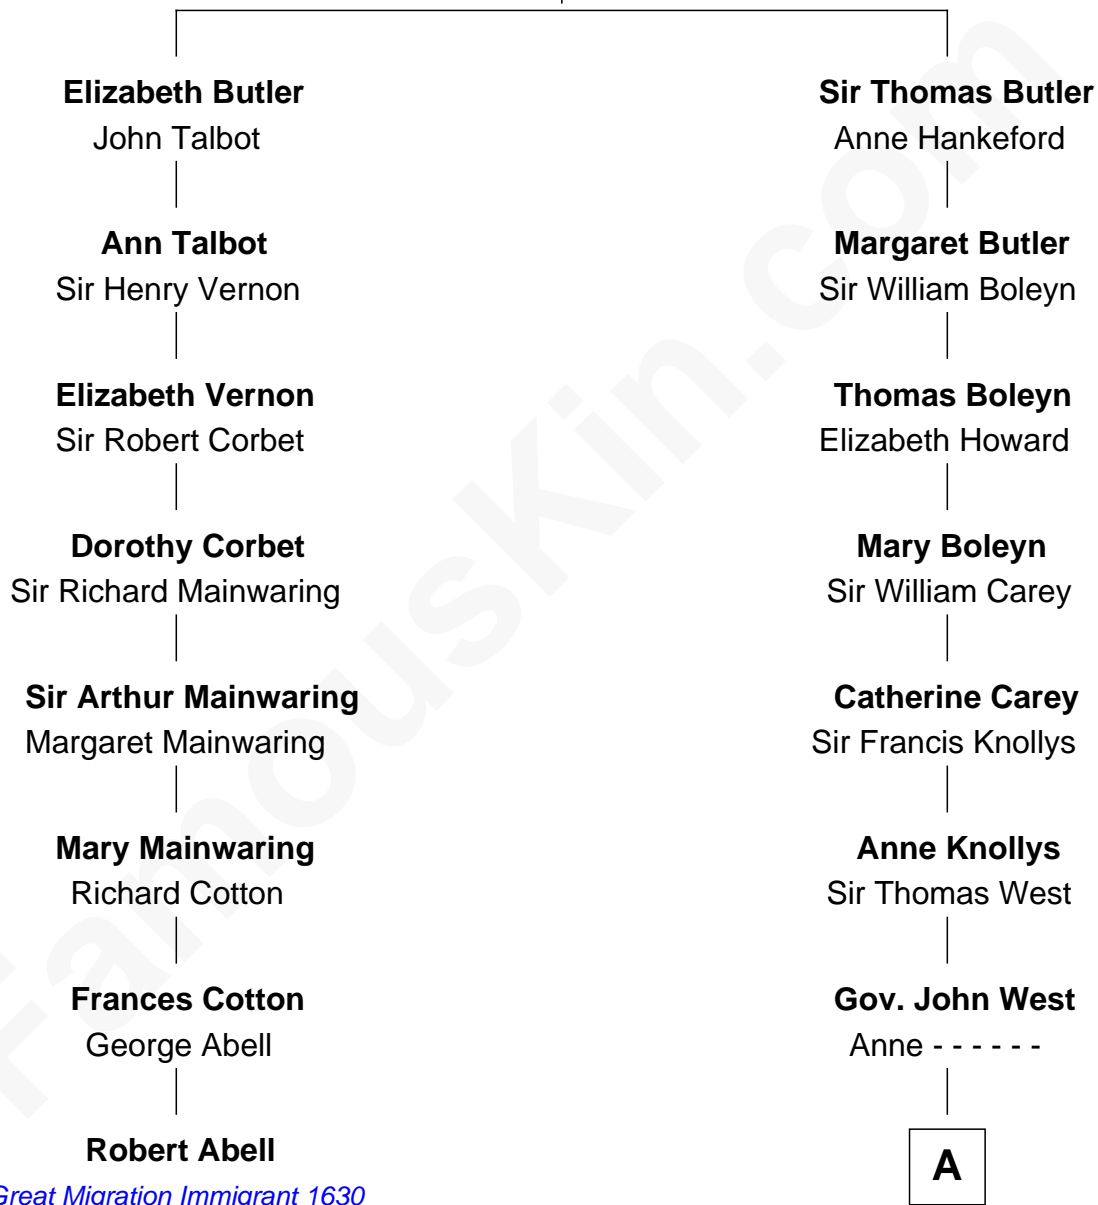

# FamousKin.com Relationship Chart of

**Robert Abell**

(c1605 - 1663) *Great Migration Immigrant 1630*

7th cousin 8 times removed of

**Edith (Bolling) Wilson**

*First Lady of President Woodrow Wilson*

**James Butler**  
Joan Beauchamp

**A**

**Col. John West**

Unity Croshaw

**Nathaniel West**

Martha Woodward

**Unity West**

William Dandridge

**Nathaniel West Dandridge**

Dorothea Spotswood

**Martha Dandridge**

Archibald Payne

**Catherine Payne**

Archibald Bolling

**Archibald Bolling**

Anne E. Wigginton

**William Holcombe Bolling**

Sarah Spiers White

**Edith (Bolling) Wilson**

*First Lady of Woodrow Wilson*