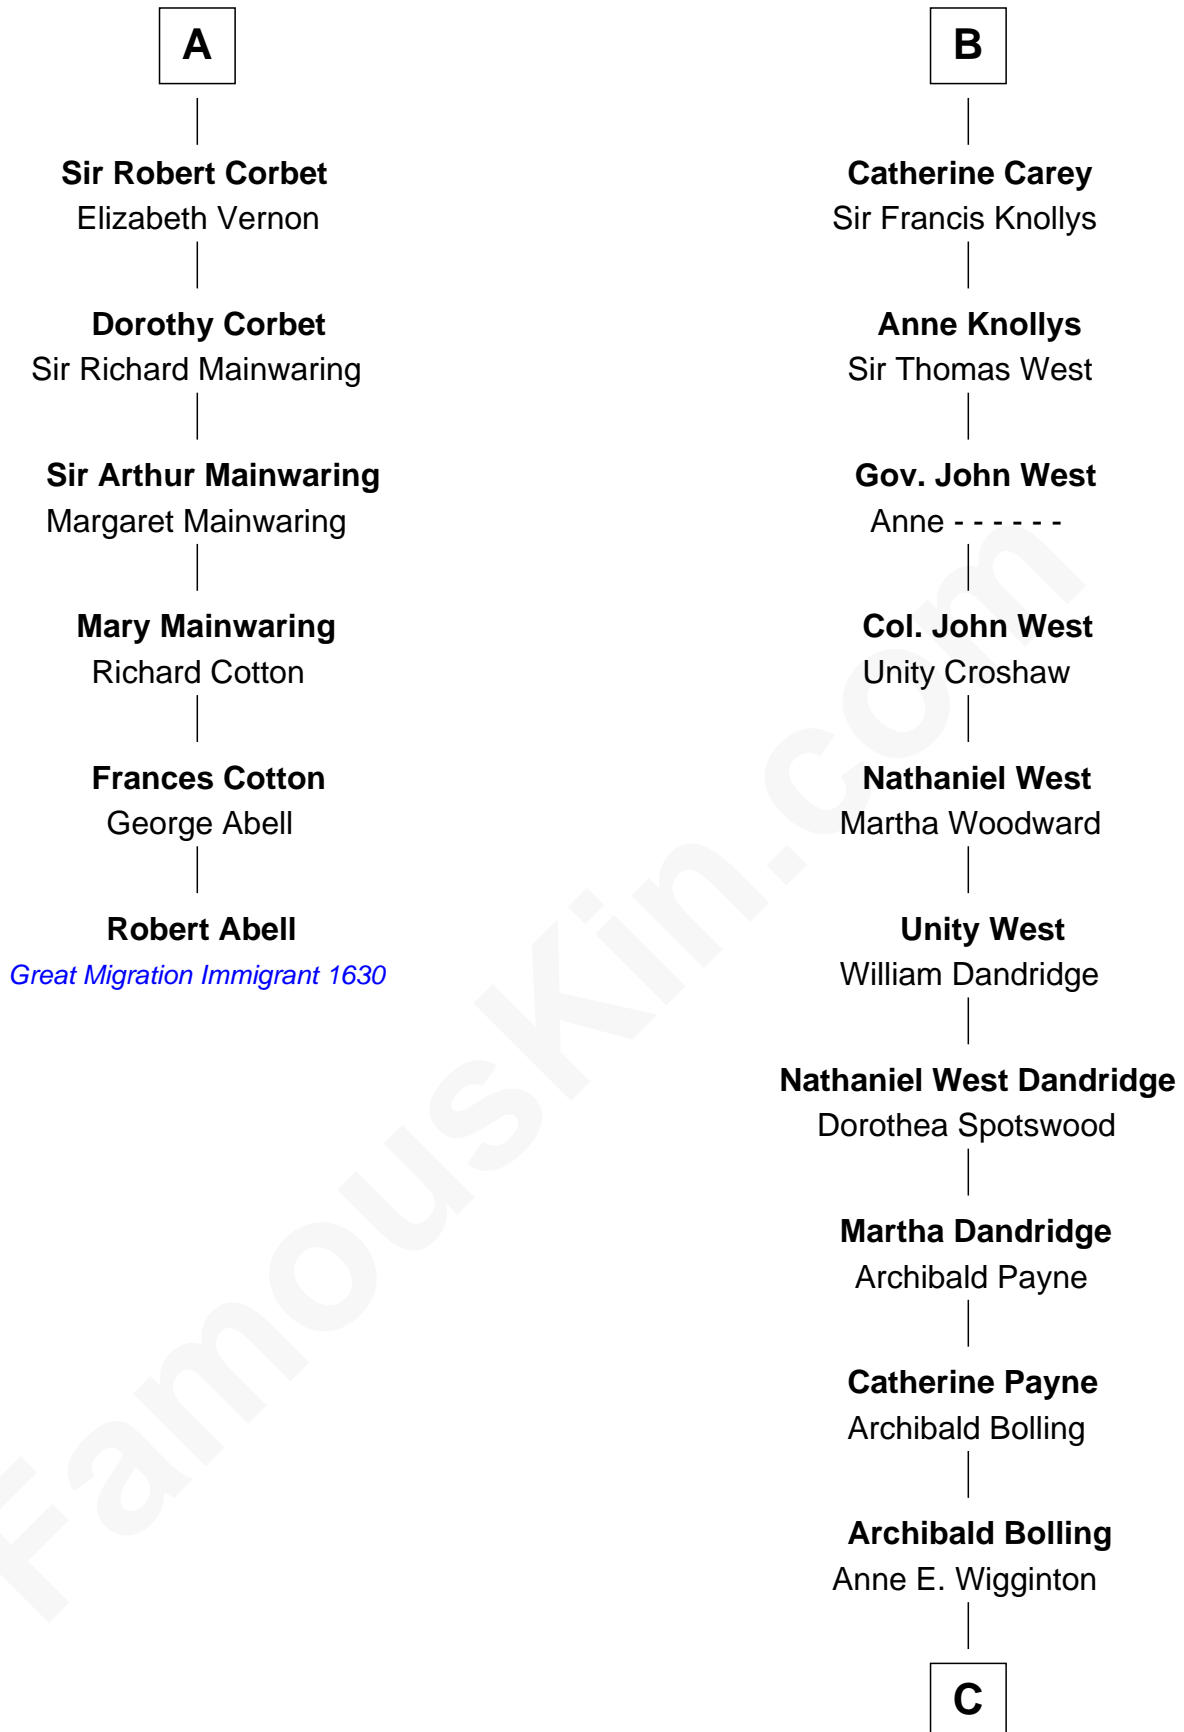

FamousKin.com Relationship Chart of

Robert Abell

(c1605 - 1663) Great Migration Immigrant 1630

12th cousin 6 times removed of

Edith (Bolling) Wilson

First Lady of President Woodrow Wilson

C

|
William Holcombe Bolling

Sarah Spiers White

|
Edith (Bolling) Wilson

First Lady of Woodrow Wilson

FamousKin.com