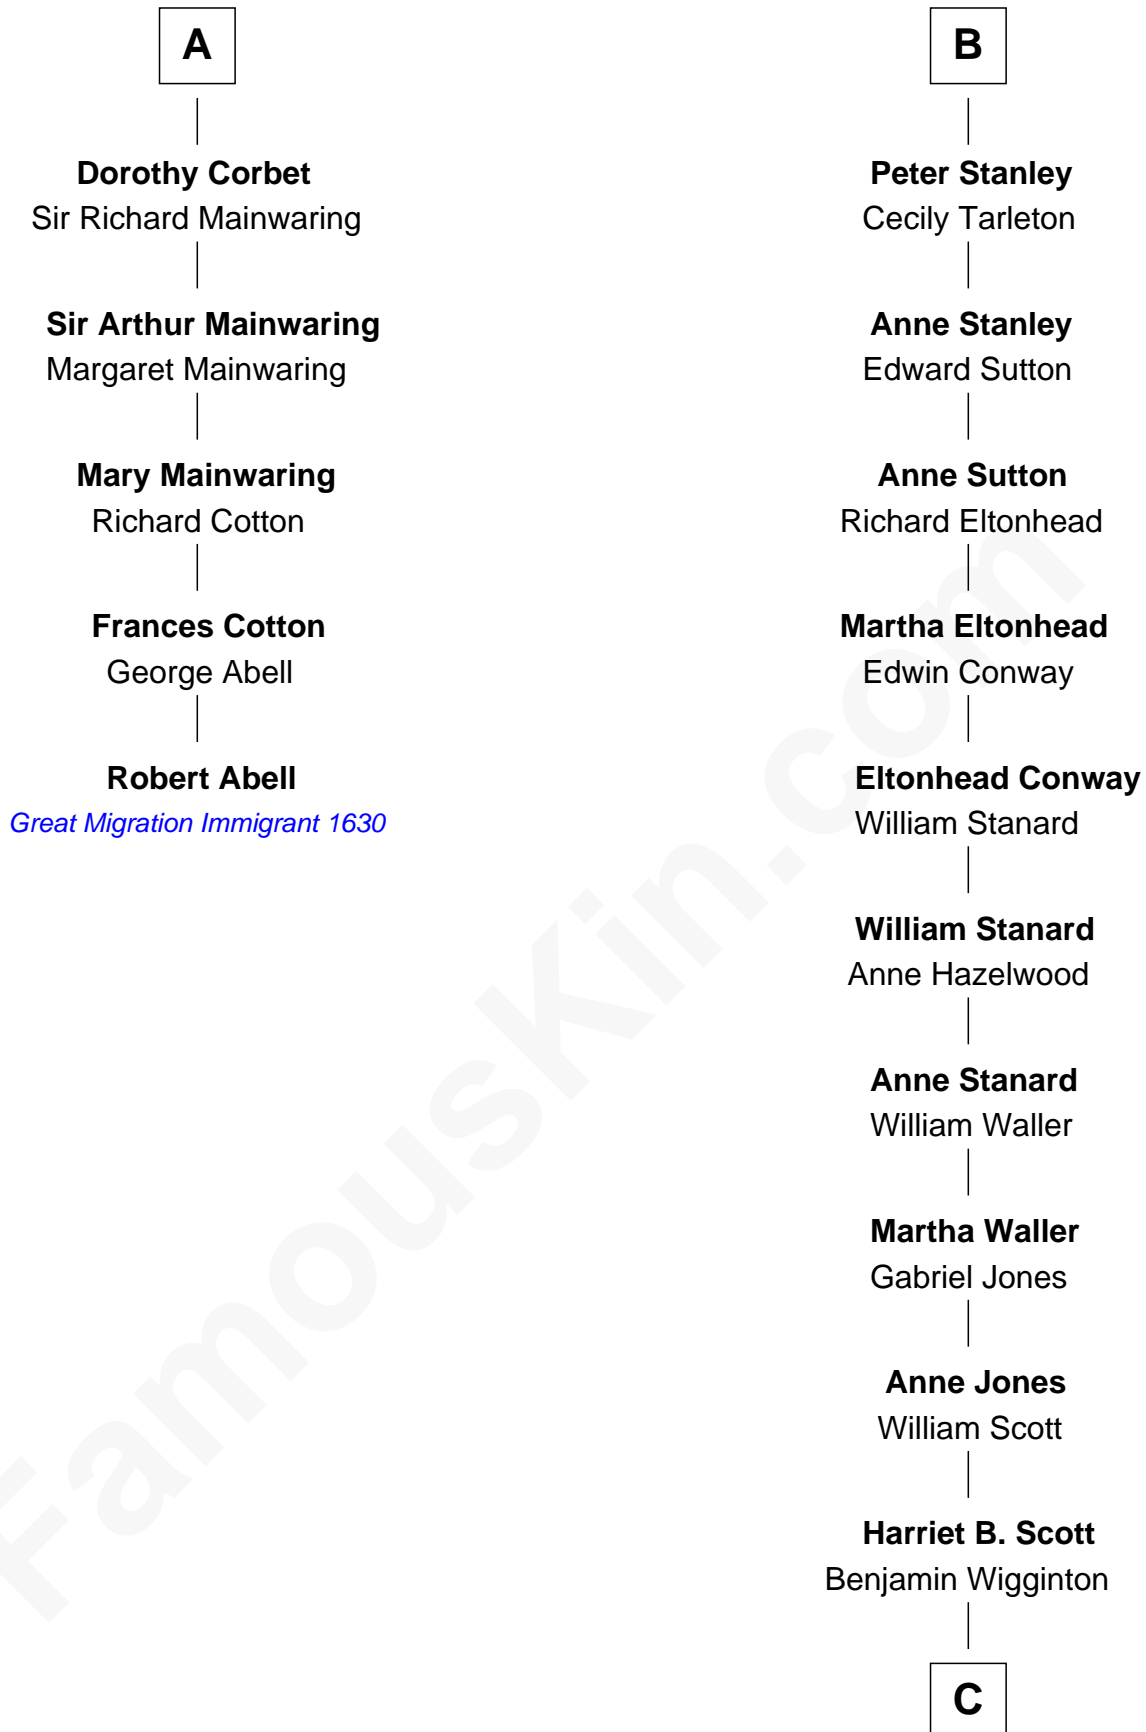

FamousKin.com

Relationship Chart of

Robert Abell

(c1605 - 1663) Great Migration Immigrant 1630

11th cousin 8 times removed of

Edith (Bolling) Wilson

First Lady of President Woodrow Wilson

C

Anne E. Wigginton

Archibald Bolling

William Holcombe Bolling

Sarah Spiers White

Edith (Bolling) Wilson

First Lady of Woodrow Wilson

FamousKin.com