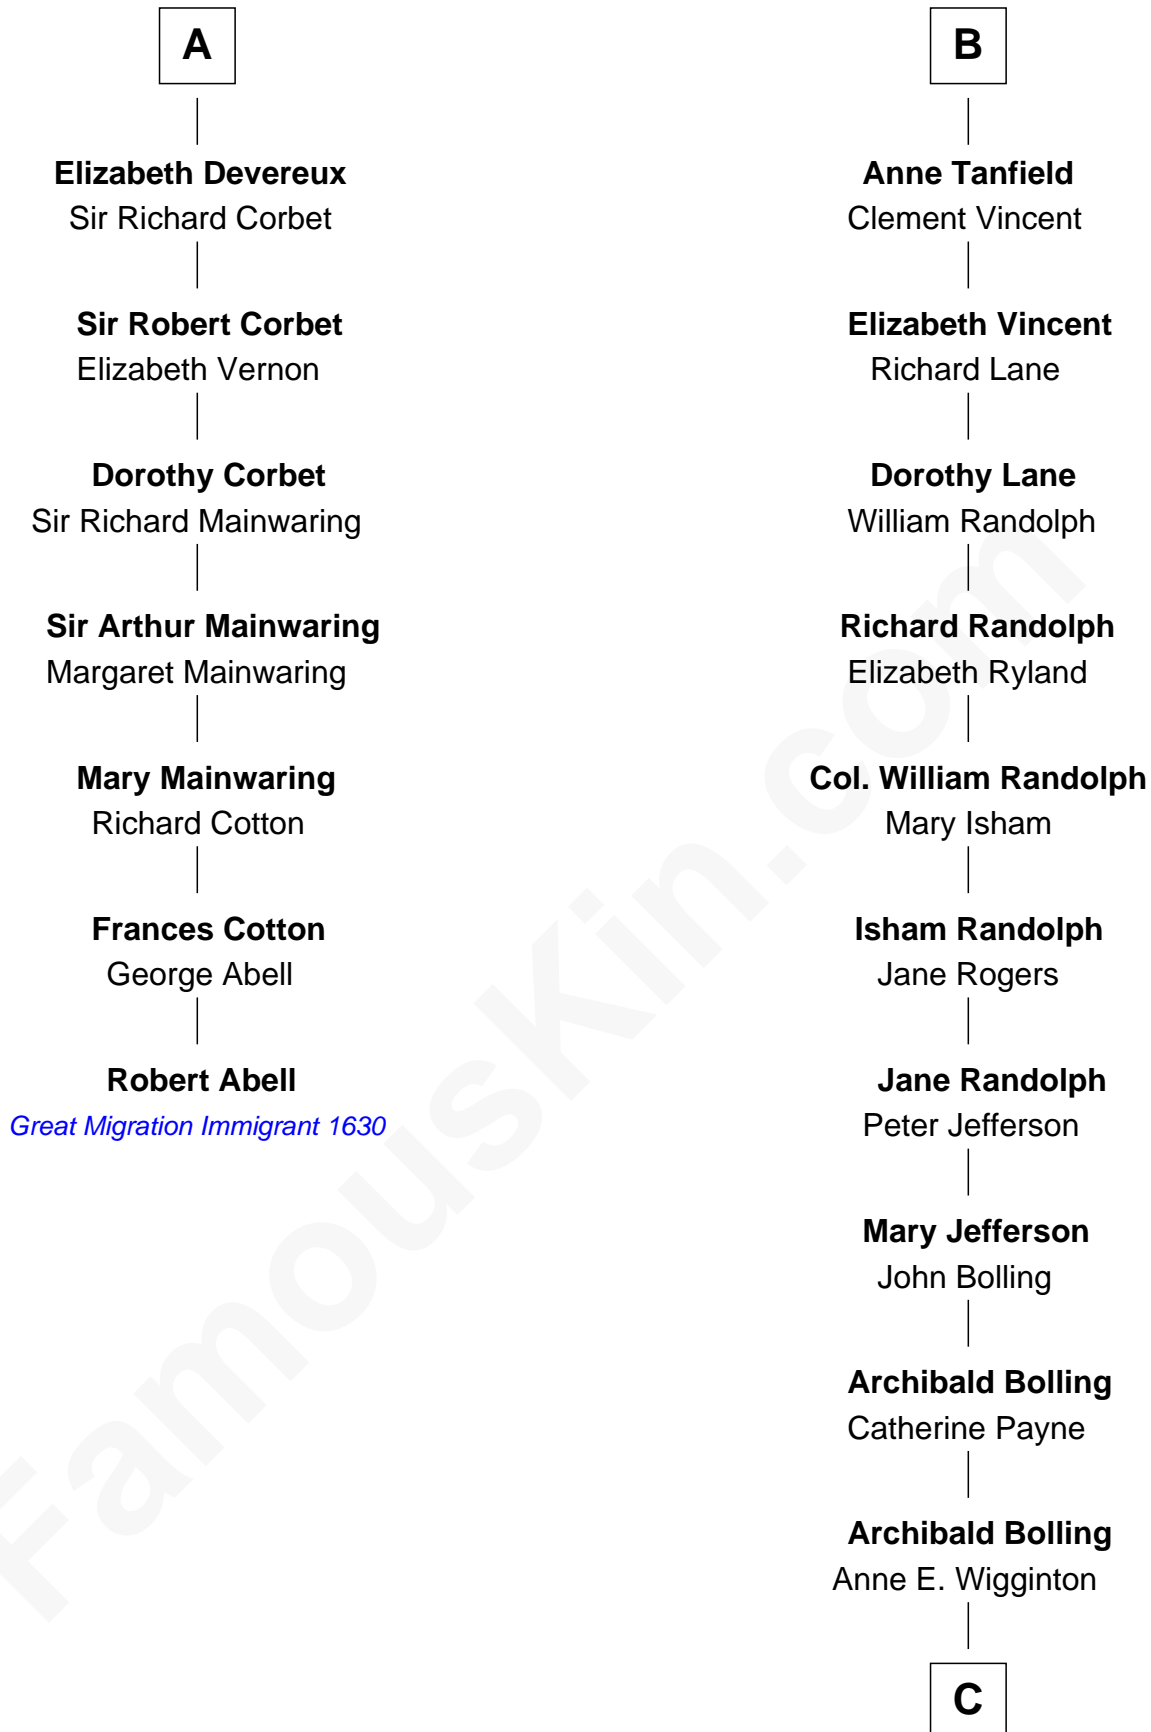

FamousKin.com Relationship Chart of

Robert Abell

(c1605 - 1663) Great Migration Immigrant 1630

13th cousin 5 times removed of

Edith (Bolling) Wilson

First Lady of President Woodrow Wilson

Sir Hugh I de Audley

Iseult de Mortimer

C

William Holcombe Bolling

Sarah Spiers White

Edith (Bolling) Wilson

First Lady of Woodrow Wilson

FamousKin.com