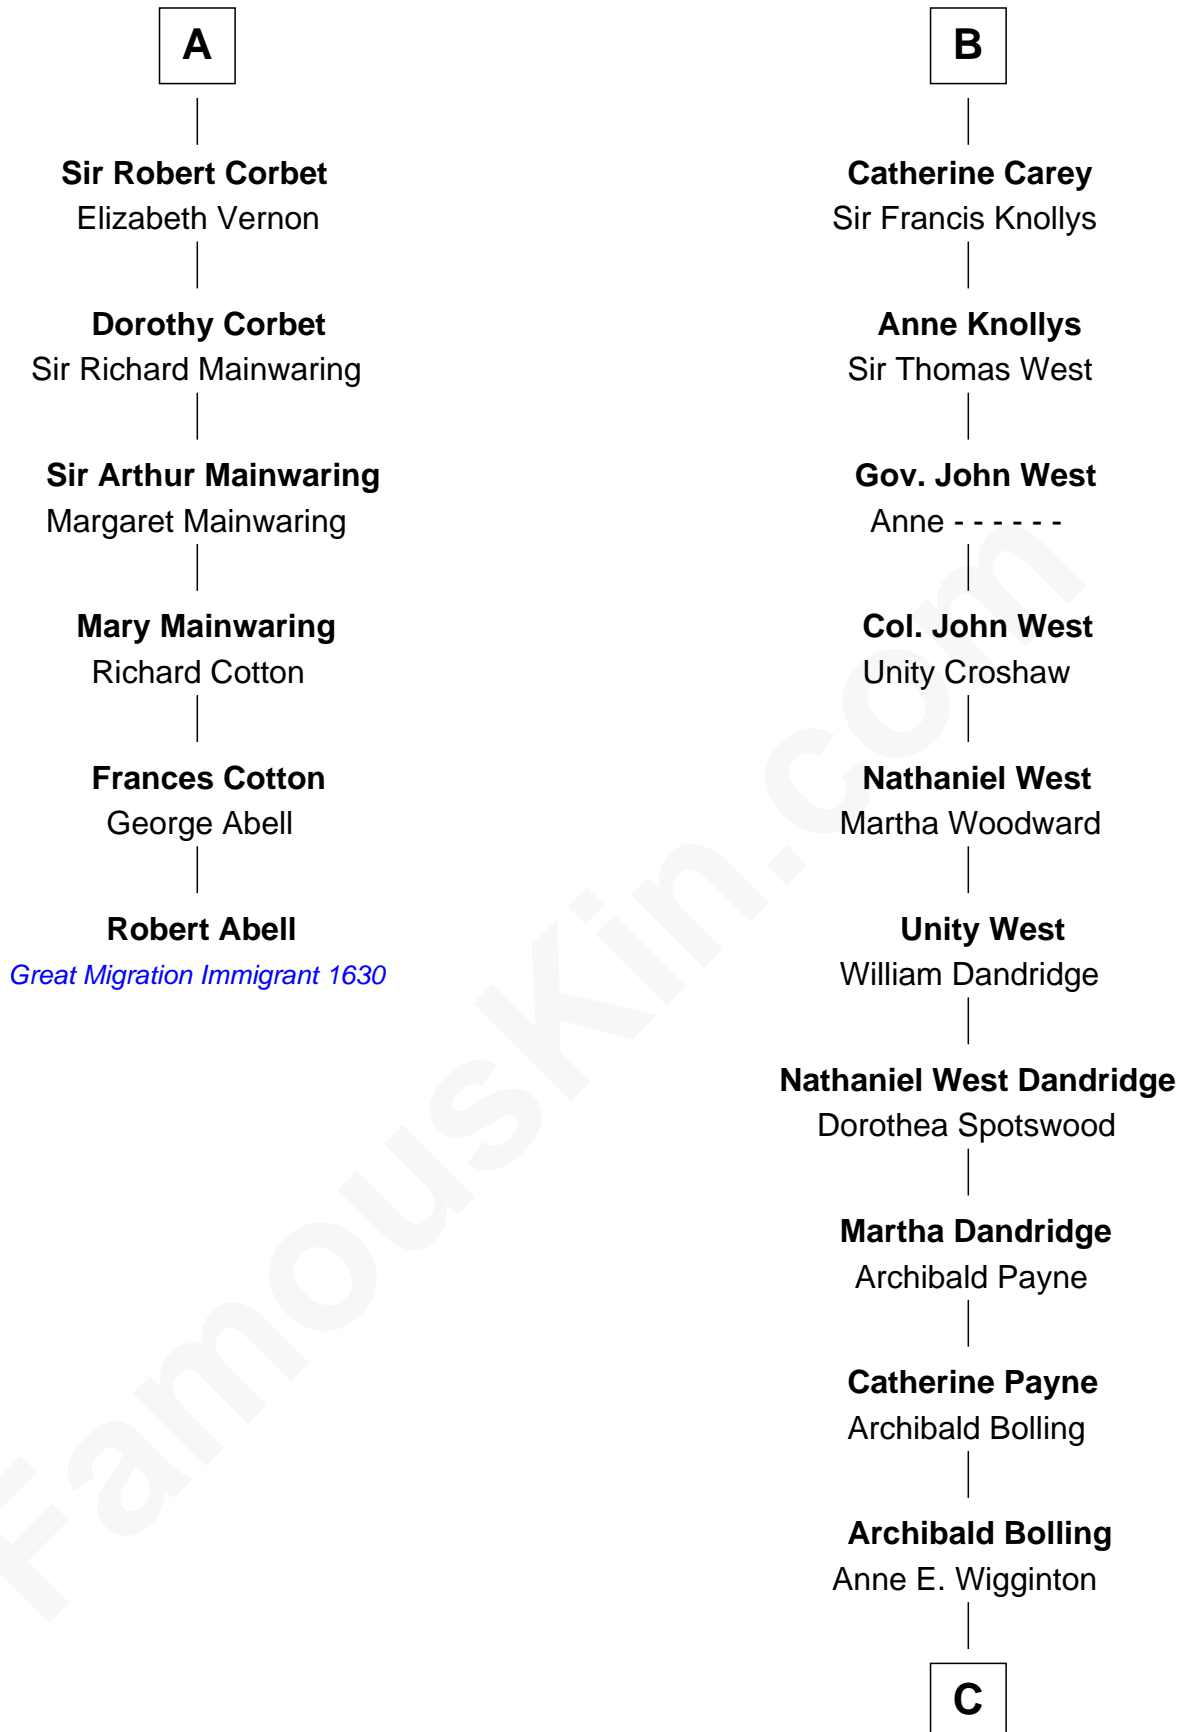

FamousKin.com Relationship Chart of

Robert Abell

(c1605 - 1663) Great Migration Immigrant 1630

12th cousin 6 times removed of

Edith (Bolling) Wilson

First Lady of President Woodrow Wilson

Hugh le Despencer

Eleanor de Clare

Sir Edward le Despencer

Anne de Ferrers

Edward Despencer

Elizabeth Burghersh

Margaret Despencer

Robert de Ferrers

Sir Edmund Ferrers

Ellen Roche

Maurice de Berkeley

Thomas de Berkeley

Margaret de Lisle

Elizabeth de Berkeley

Richard de Beauchamp

Eleanor Beauchamp

Edmund Beaufort

Eleanor Beaufort

Sir Robert Spencer

Margaret Spencer

Sir Thomas Carey

Sir William Carey

Mary Boleyn

B

C

William Holcombe Bolling