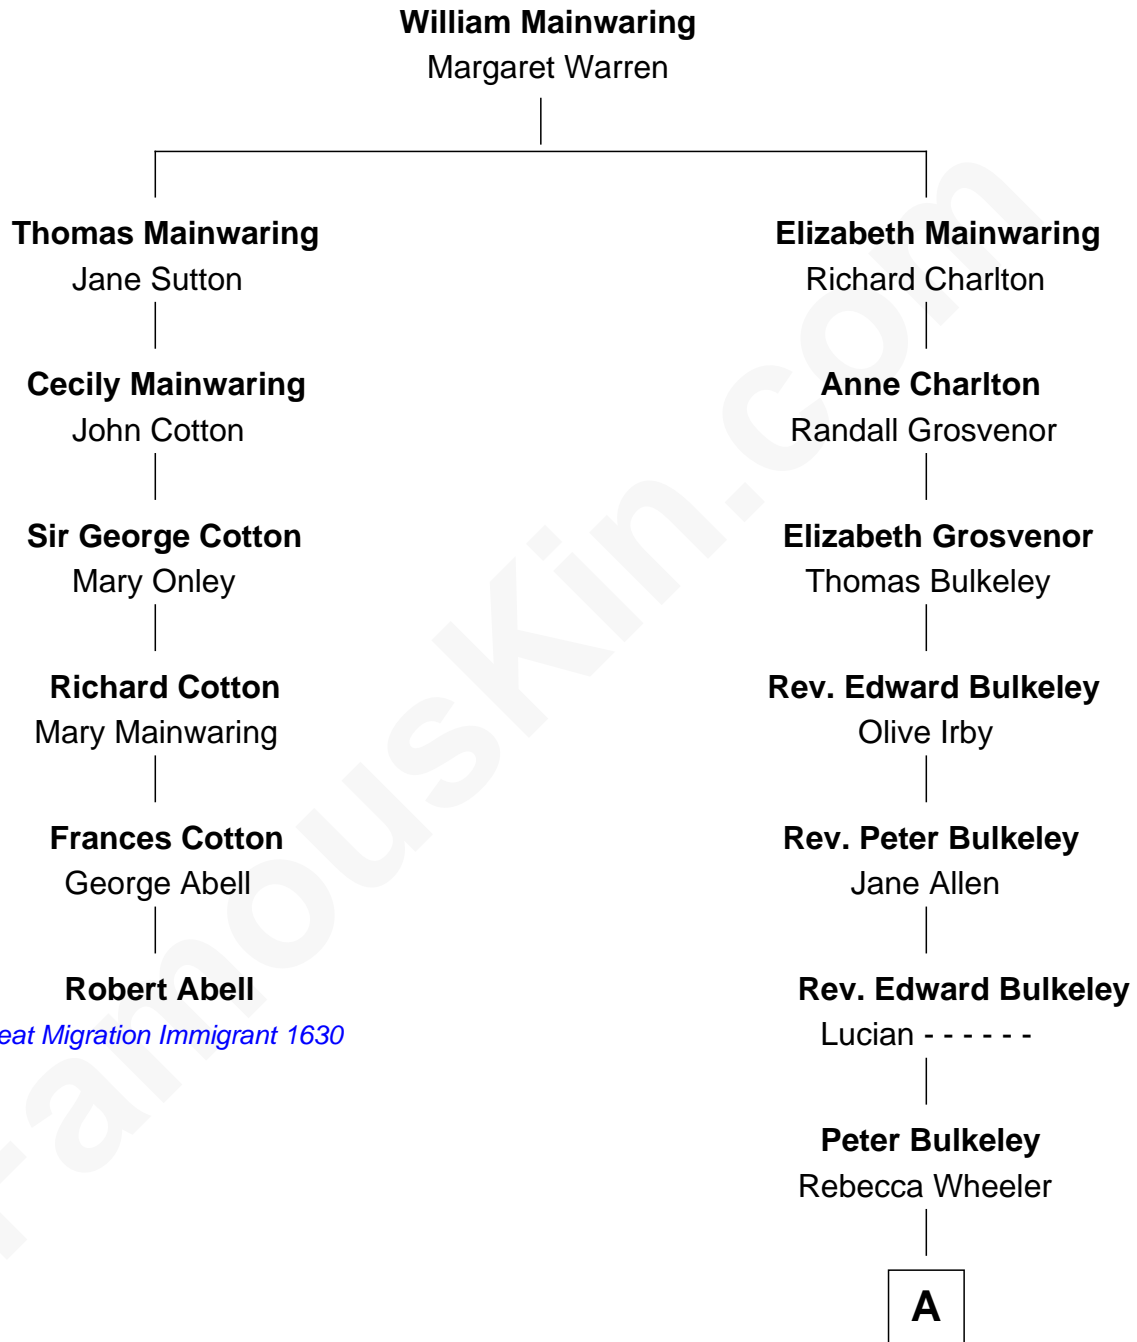

FamousKin.com Relationship Chart of

Robert Abell

(c1605 - 1663) *Great Migration Immigrant 1630*

5th cousin 4 times removed of

Samuel Prescott

Completed Paul Revere's Midnight Ride

A

—
Rebecca Bulkeley
Dr. Jonathan Prescott

—
Dr. Abel Prescott
Abigail Brigham

—
Samuel Prescott
Completed Paul Revere's Ride

FamousKin.com