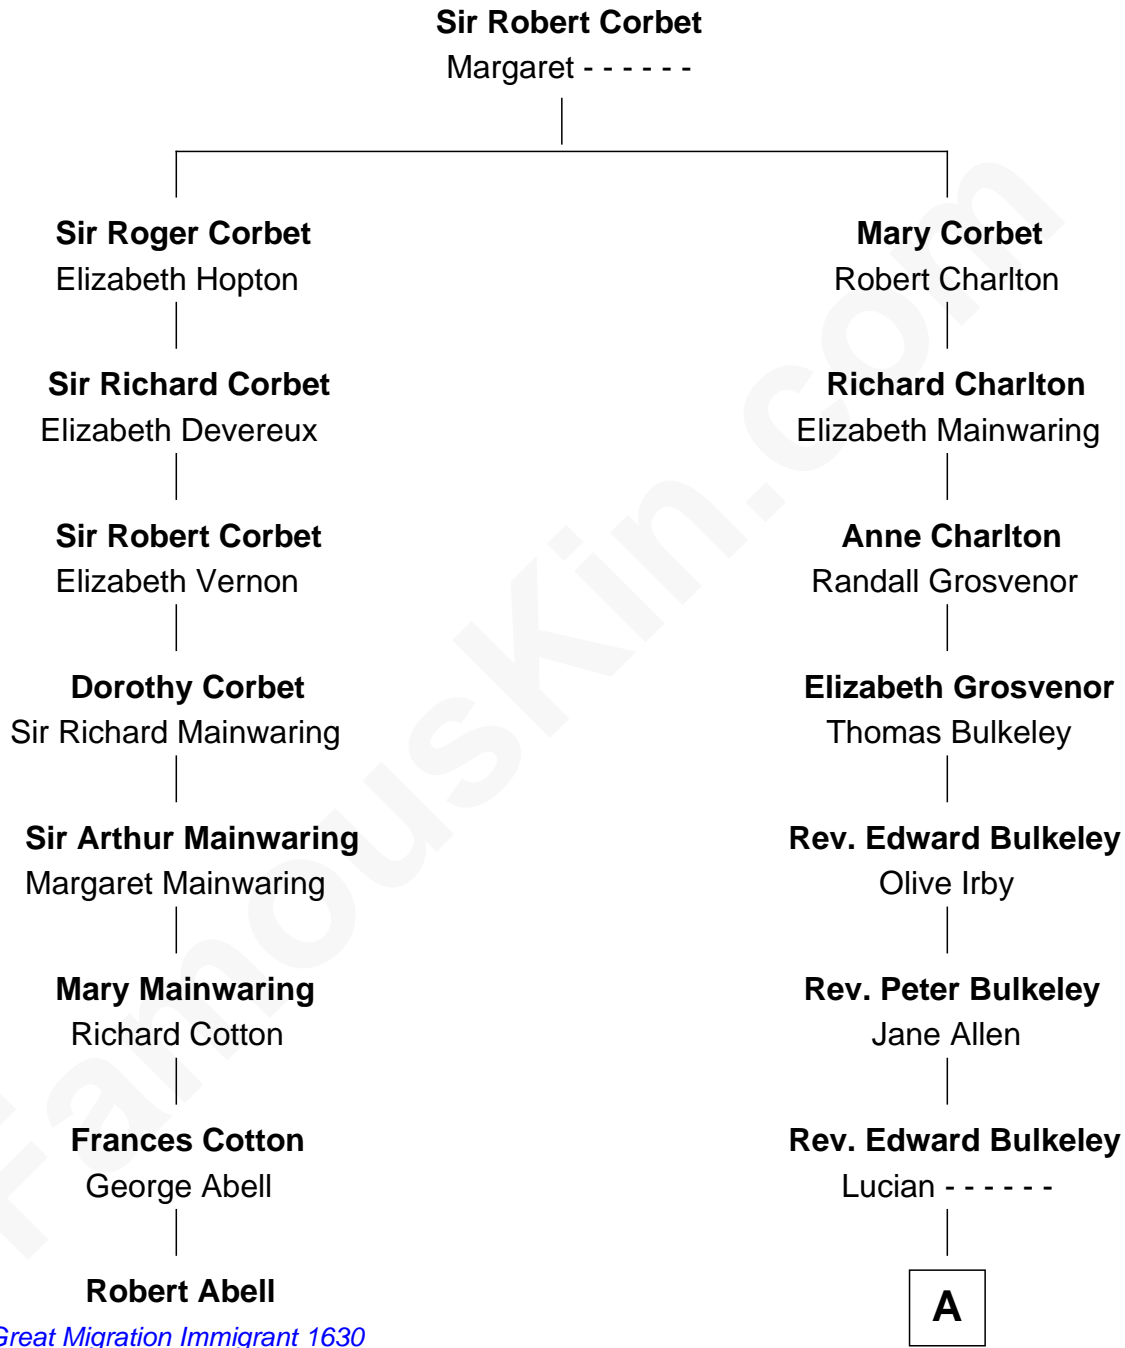

FamousKin.com Relationship Chart of

Robert Abell

(c1605 - 1663) *Great Migration Immigrant 1630*

7th cousin 3 times removed of

Samuel Prescott

Completed Paul Revere's Midnight Ride

A

Peter Bulkeley
Rebecca Wheeler

Rebecca Bulkeley
Dr. Jonathan Prescott

Dr. Abel Prescott
Abigail Brigham

Samuel Prescott
Completed Paul Revere's Ride

FamousKin.com