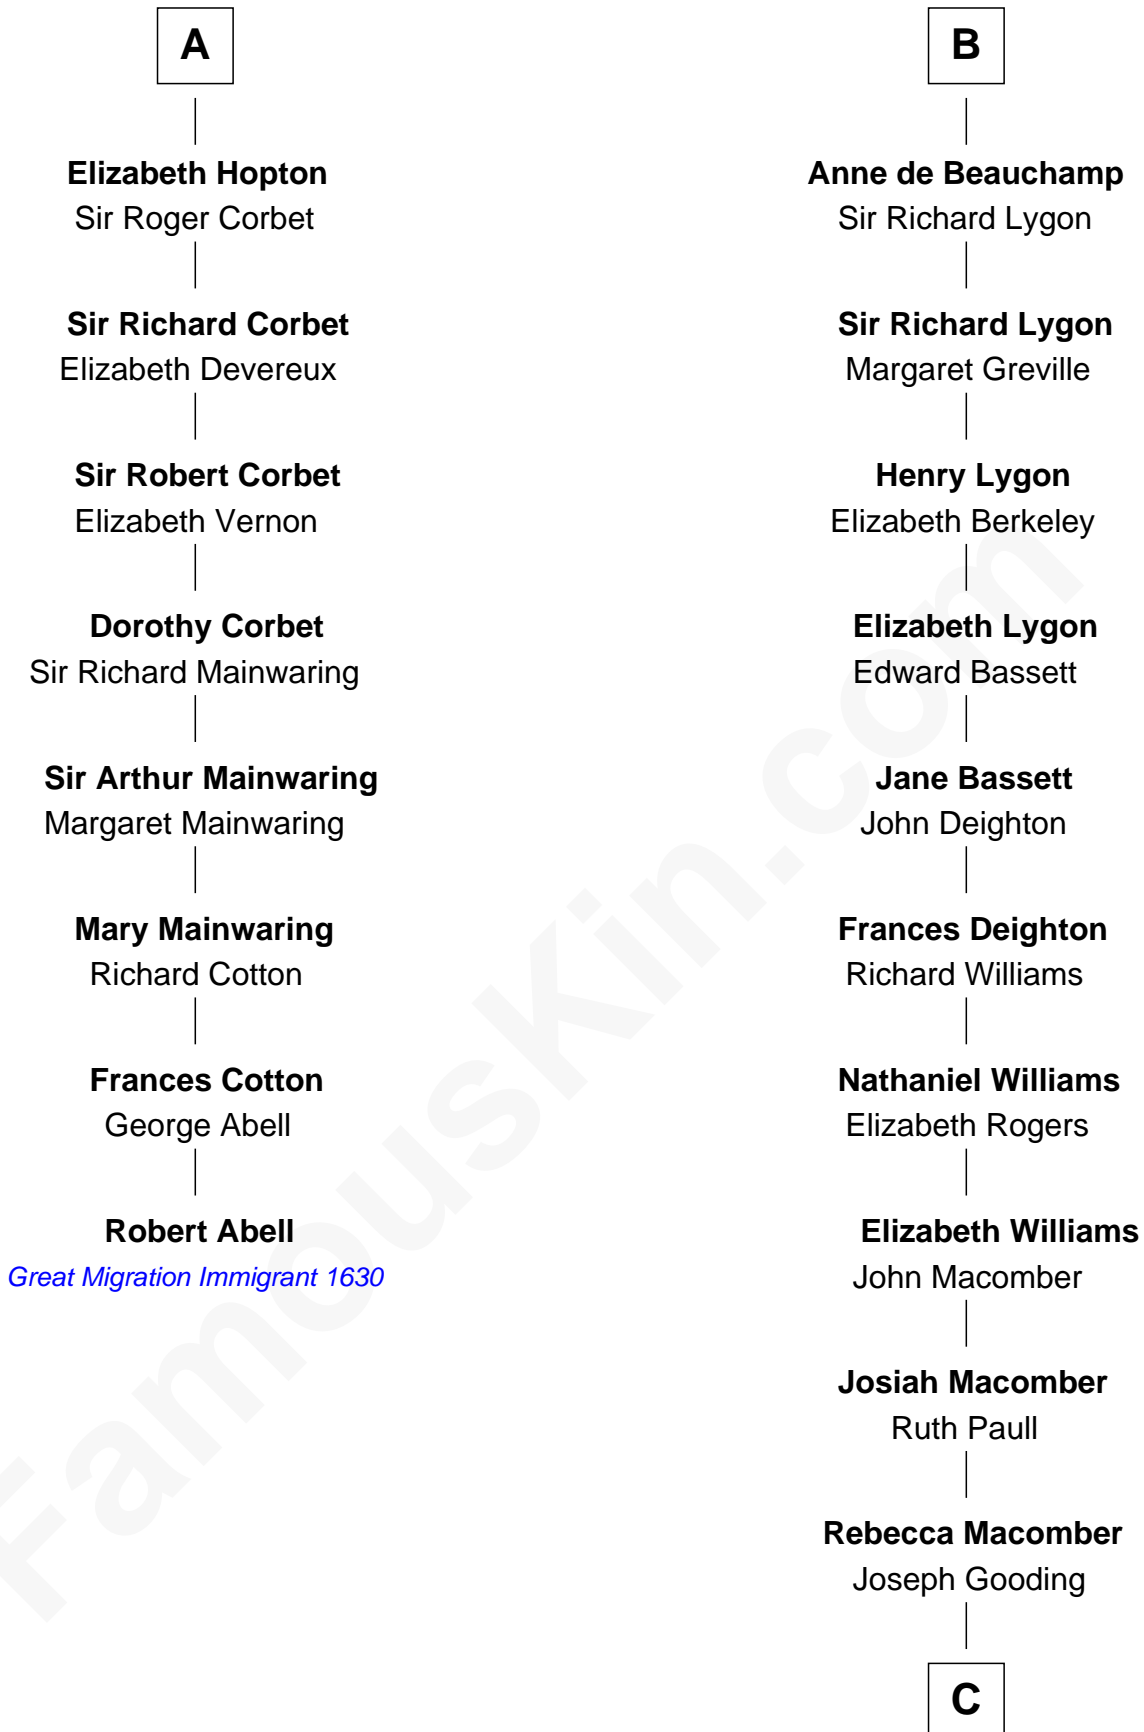

FamousKin.com

Relationship Chart of

Robert Abell

(c1605 - 1663) Great Migration Immigrant 1630

14th cousin 6 times removed of

Mary Winthrop Gooding
Prolific Mayflower Descendant

John de Botetourte
Maud FitzThomas

C

John Gooding
Deborah Barnes

Benjamin Barnes Gooding
Harriet Goodwin

Benjamin Winthrop Gooding
Lydia Sprague Freeman

Mary Winthrop Gooding
Prolific Mayflower Descendant

FamousKin.com