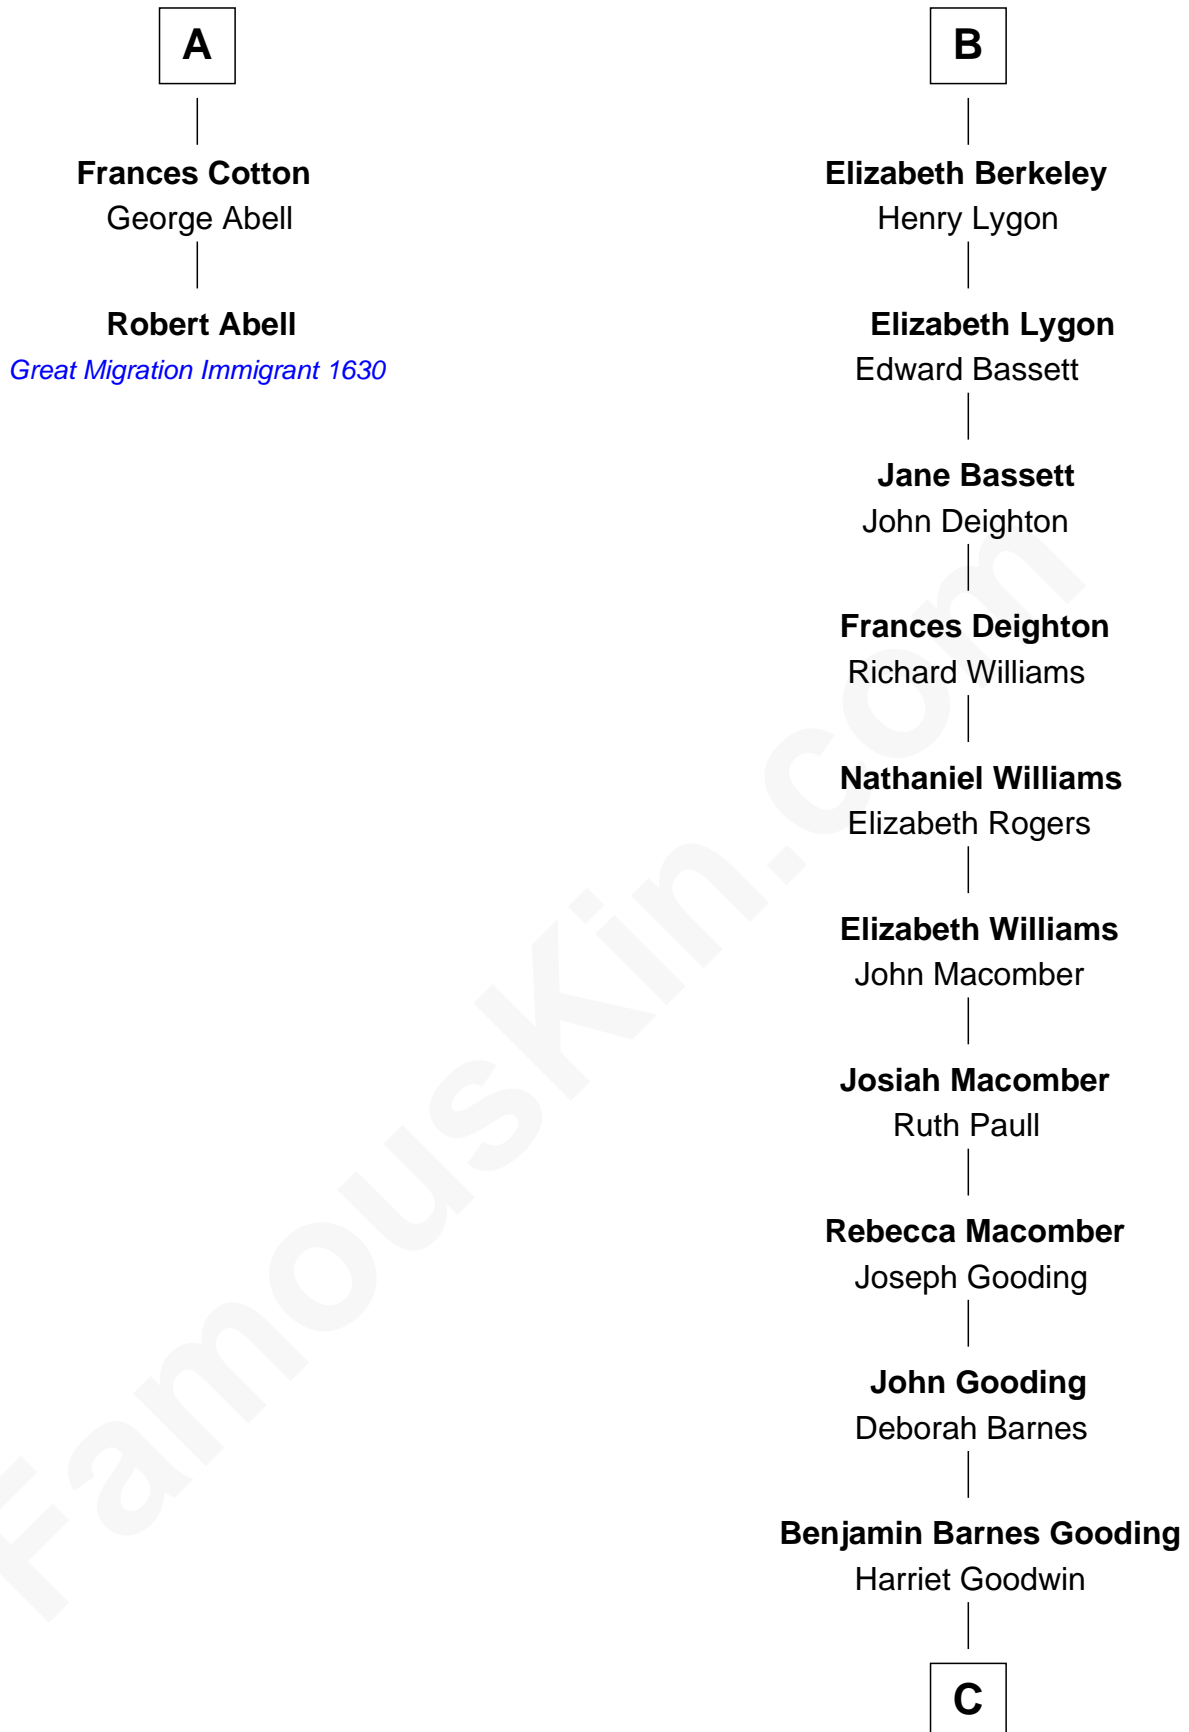

# FamousKin.com Relationship Chart of

**Robert Abell**

(c1605 - 1663) *Great Migration Immigrant 1630*

8th cousin 10 times removed of

**Mary Winthrop Gooding**

*Prolific Mayflower Descendant*

**Sir Maurice de Berkeley**

Thomas Mainwaring

**Cecily Mainwaring**

John Cotton

**Sir George Cotton**

Mary Onley

**Richard Cotton**

Mary Mainwaring

**A**

**Maurice de Berkeley**

Margaret - - - - -

**Thomas Berkeley**

Catherine Botetourte

**Maurice Berkeley**

Johanna Denham

**Maurice Berkeley**

Ellen Montfort

**Sir William Berkeley**

Anne Stafford

**Richard Berkeley**

Elizabeth Conningsby

**Sir John Berkeley**

Isabel Dennis

**B**

**C**