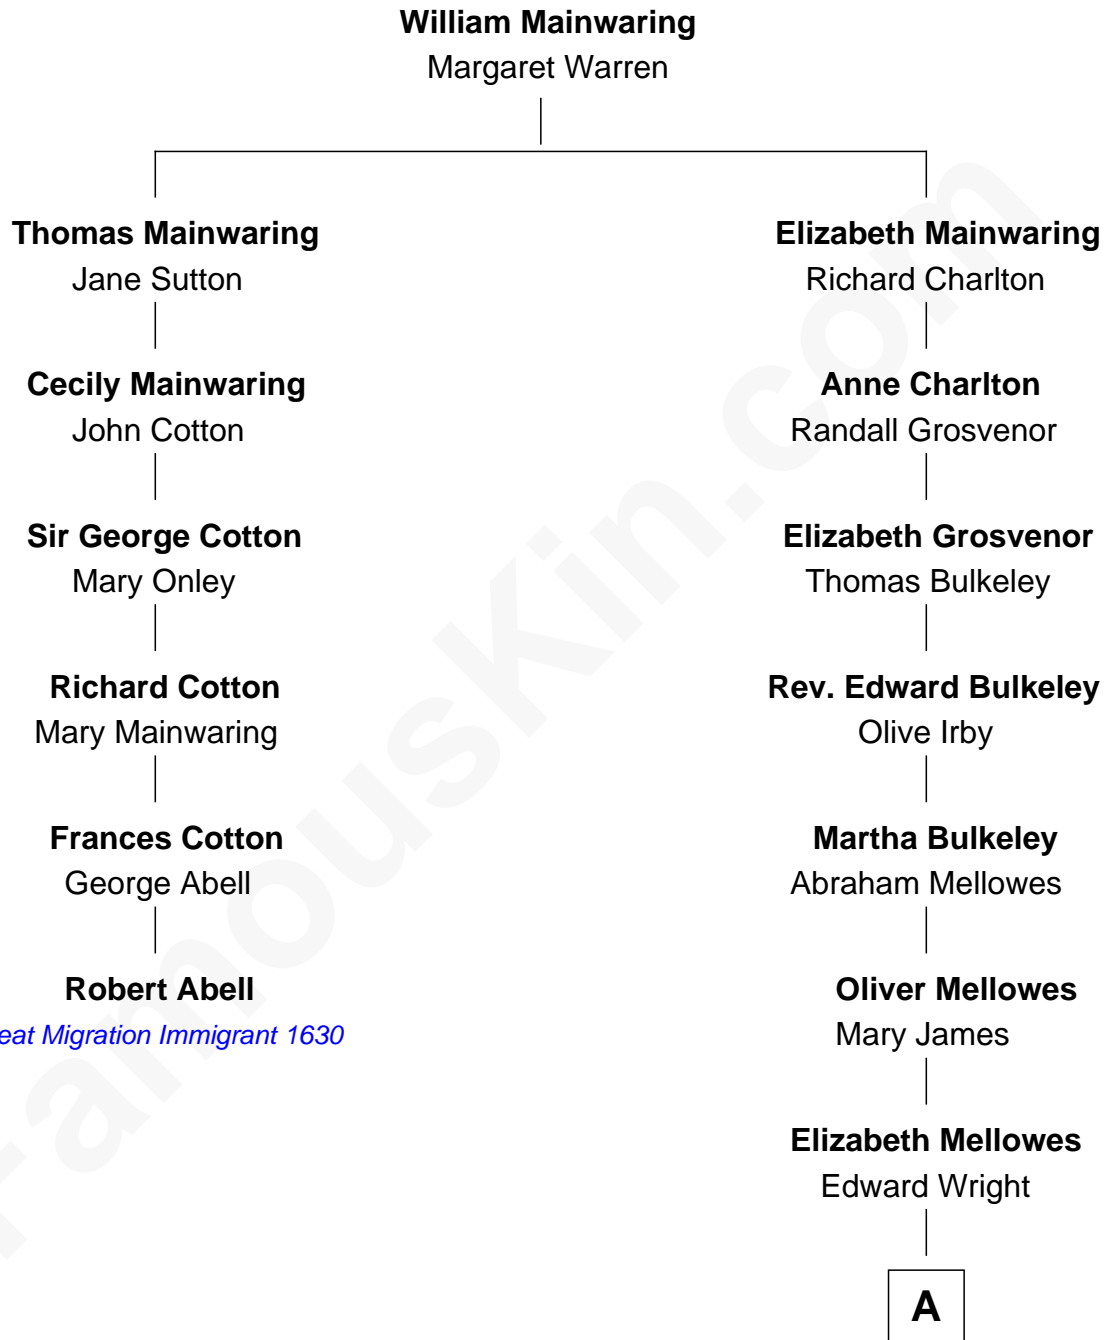

FamousKin.com Relationship Chart of

Robert Abell

(c1605 - 1663) *Great Migration Immigrant 1630*

5th cousin 11 times removed of

Margot Kidder

TV and Movie Actress

A

Elizabeth Wright

John Hartwell

Edward Hartwell

Sarah Wilder

Joseph Hartwell

Tabitha Dodge

Prudence Hartwell

David Kendall

Prudence Kendall