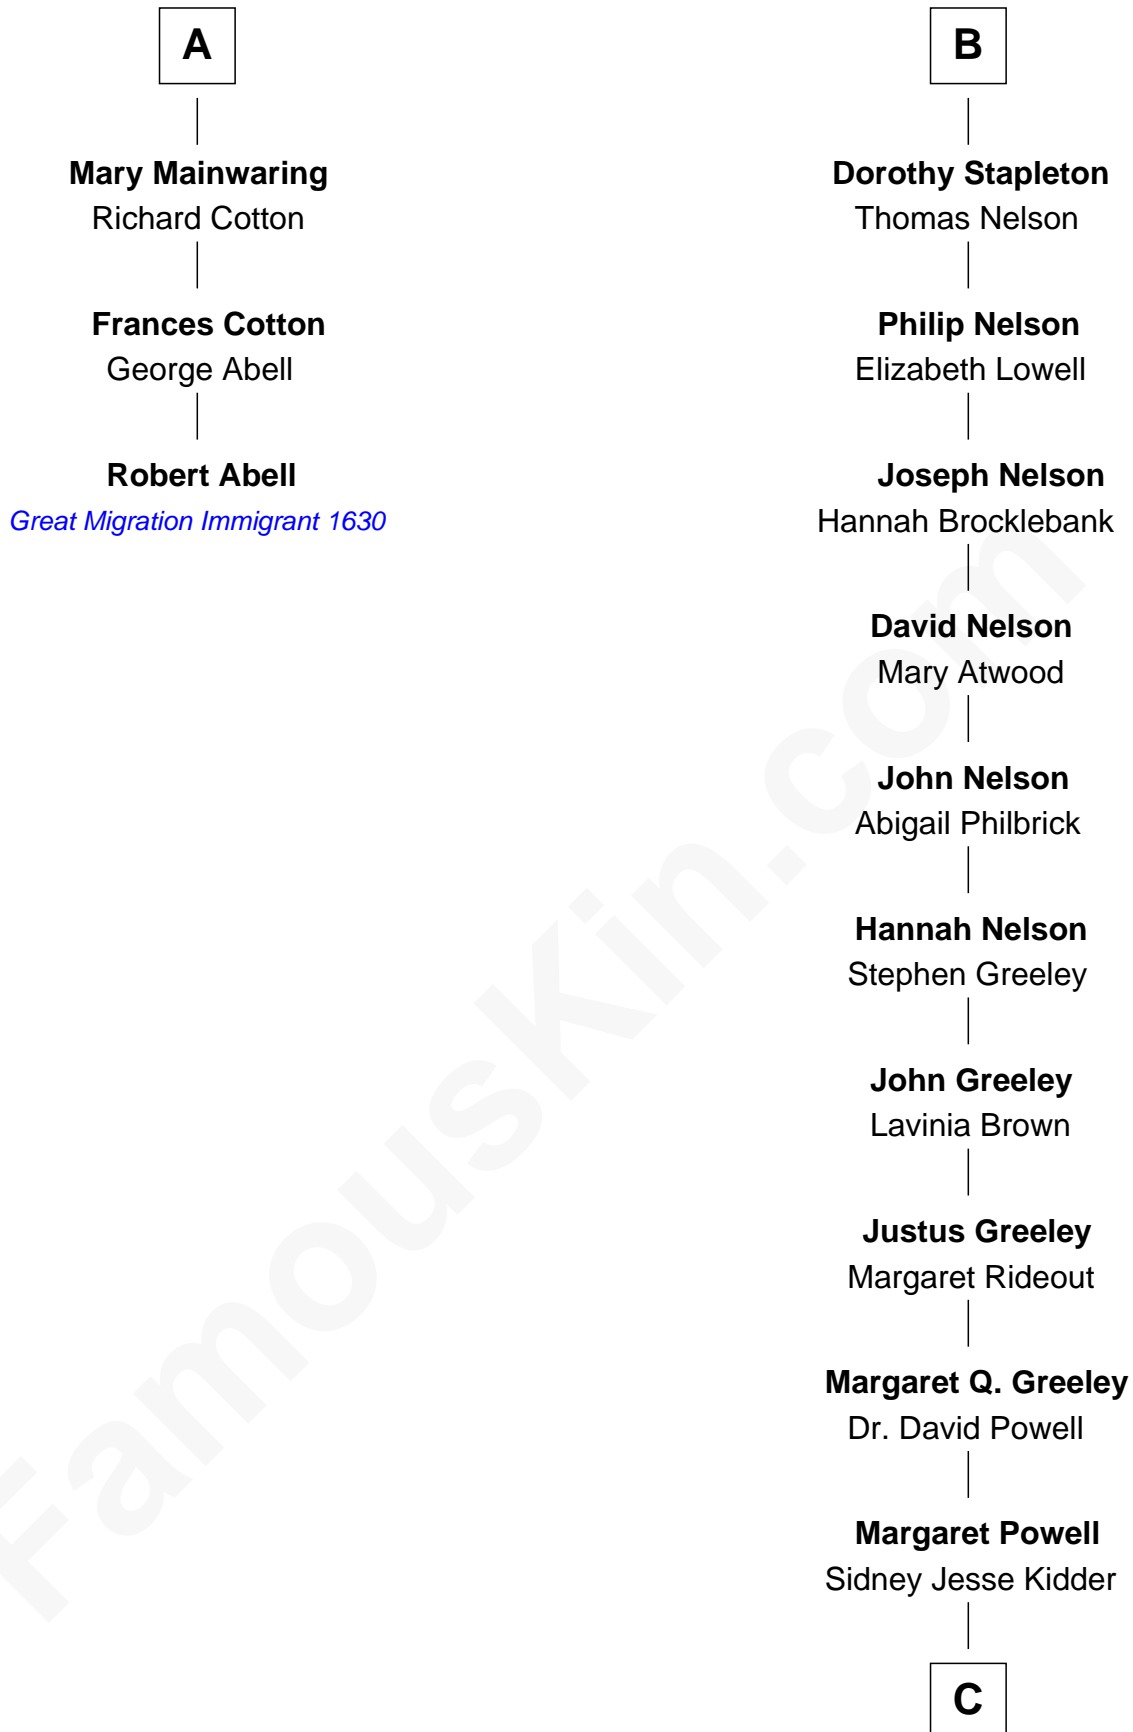

FamousKin.com

Relationship Chart of

Robert Abell

(c1605 - 1663) Great Migration Immigrant 1630

9th cousin 9 times removed of

Margot Kidder

TV and Movie Actress

C