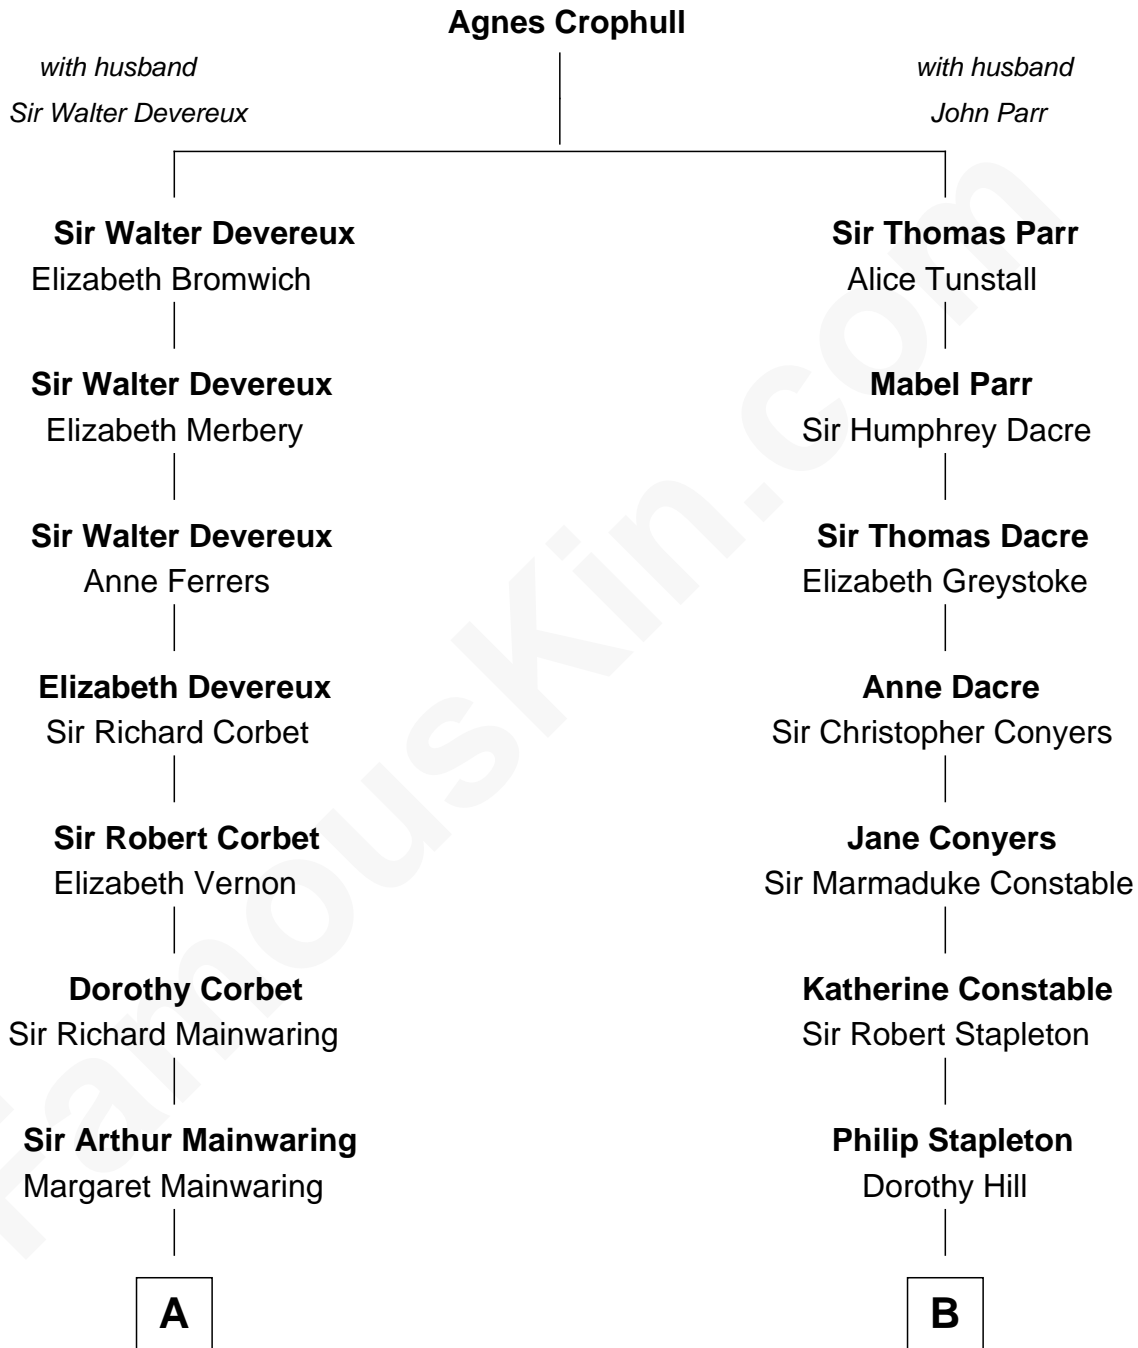

FamousKin.com

Relationship Chart of

Robert Abell

(c1605 - 1663) Great Migration Immigrant 1630

9th cousin 9 times removed of

Margot Kidder

TV and Movie Actress

C