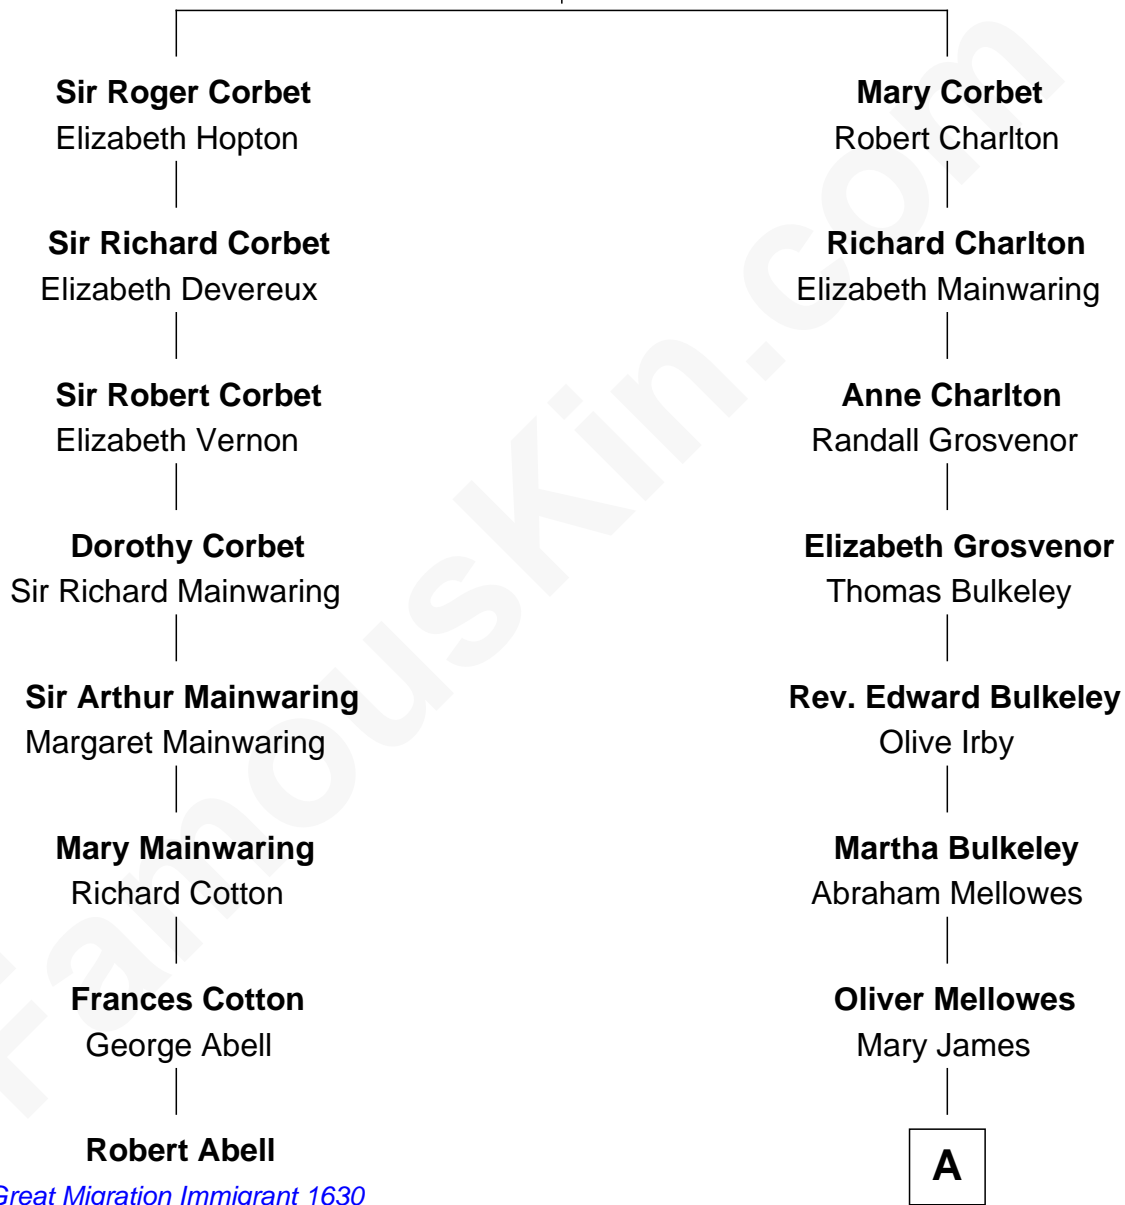

FamousKin.com Relationship Chart of

Robert Abell

(c1605 - 1663) *Great Migration Immigrant 1630*

7th cousin 10 times removed of

Margot Kidder

TV and Movie Actress

Sir Robert Corbet

Margaret - - - - -

A

Elizabeth Mellowes

Edward Wright

Elizabeth Wright

John Hartwell

Edward Hartwell

Sarah Wilder

Joseph Hartwell