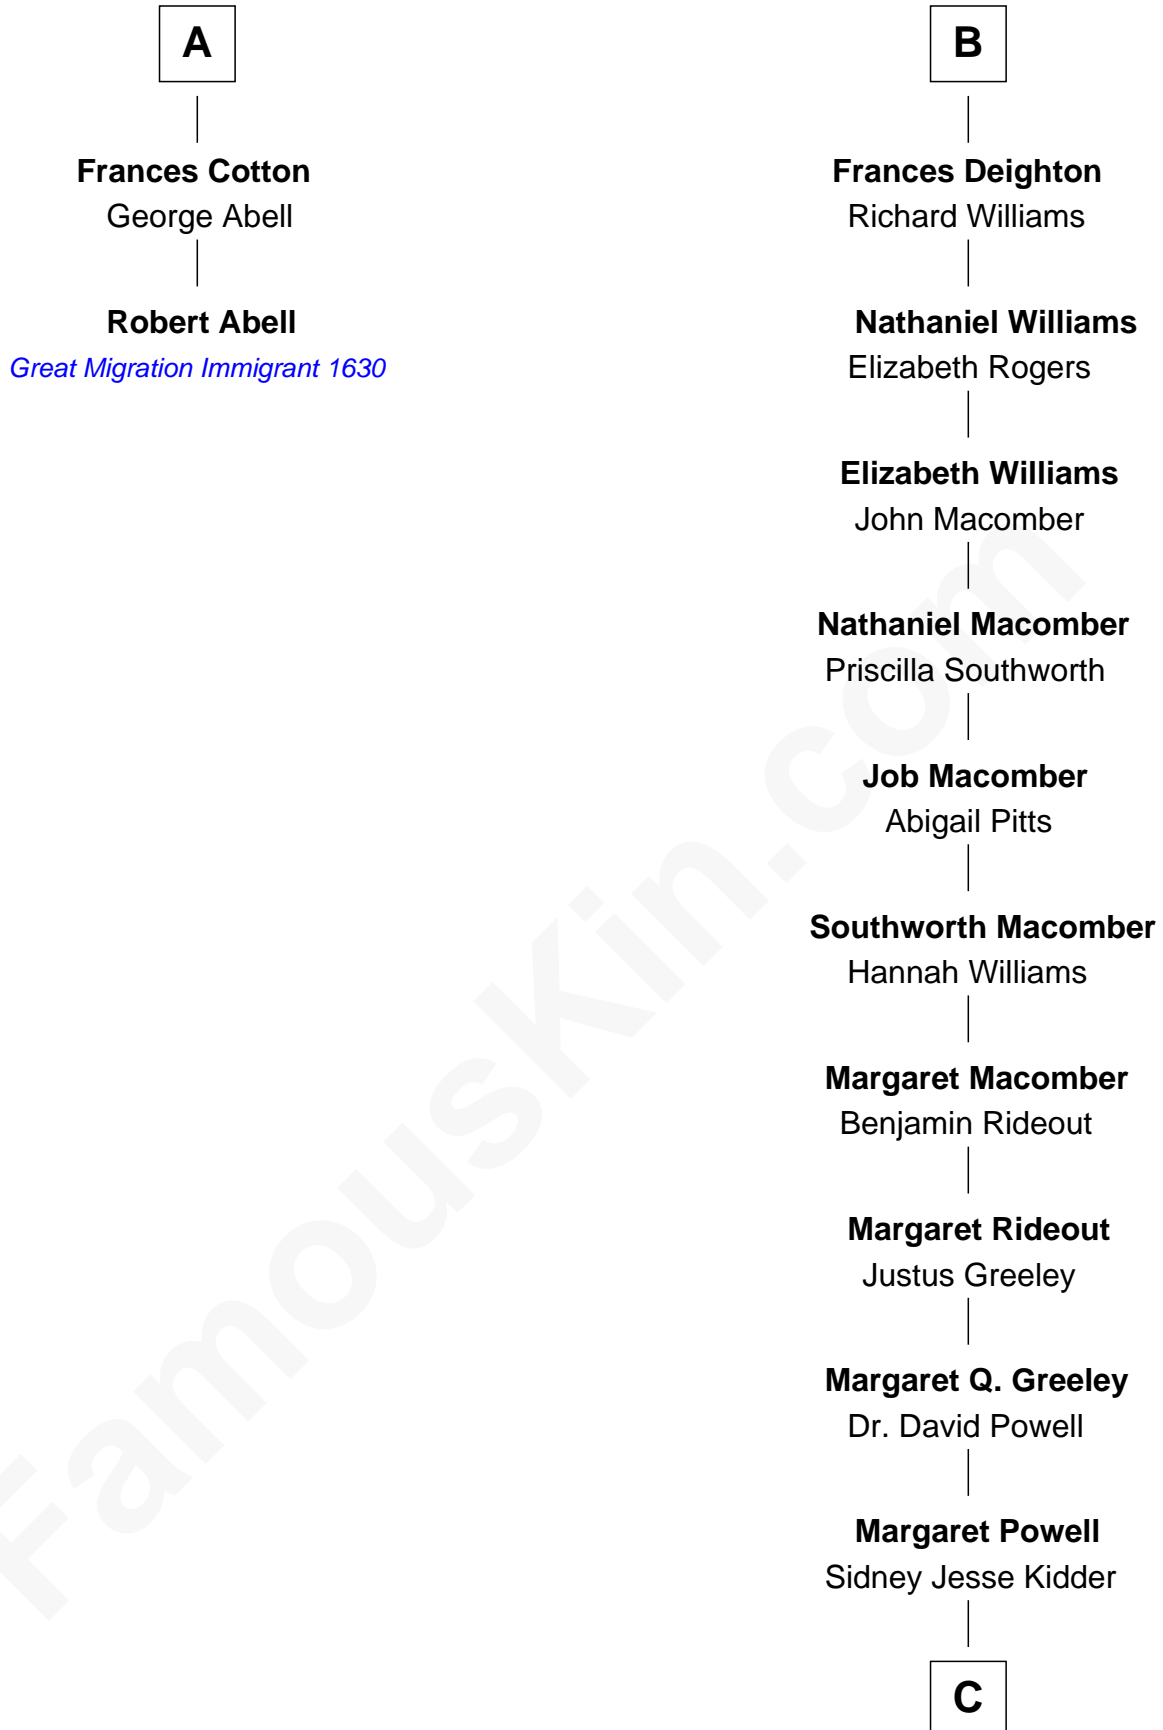

FamousKin.com Relationship Chart of

Robert Abell

(c1605 - 1663) Great Migration Immigrant 1630

8th cousin 10 times removed of

Margot Kidder

TV and Movie Actress

Sir Edmund Ferrers

Ellen Roche