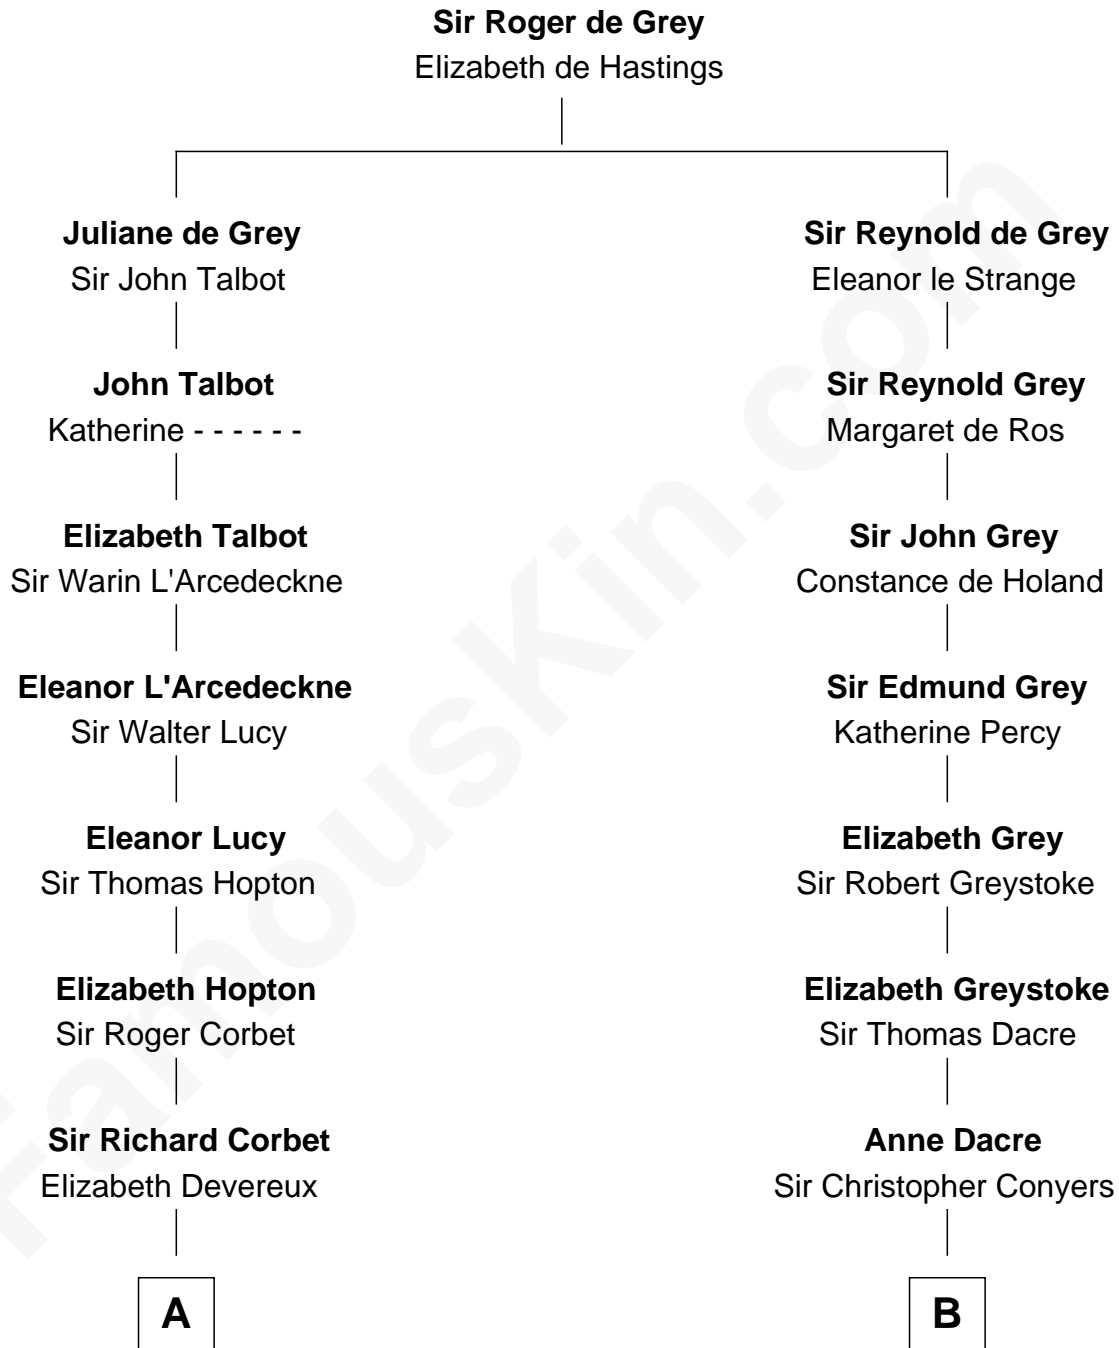

FamousKin.com Relationship Chart of

Robert Abell

(c1605 - 1663) Great Migration Immigrant 1630

12th cousin 9 times removed of

Margot Kidder

TV and Movie Actress

C

Justus Greeley
Margaret Rideout