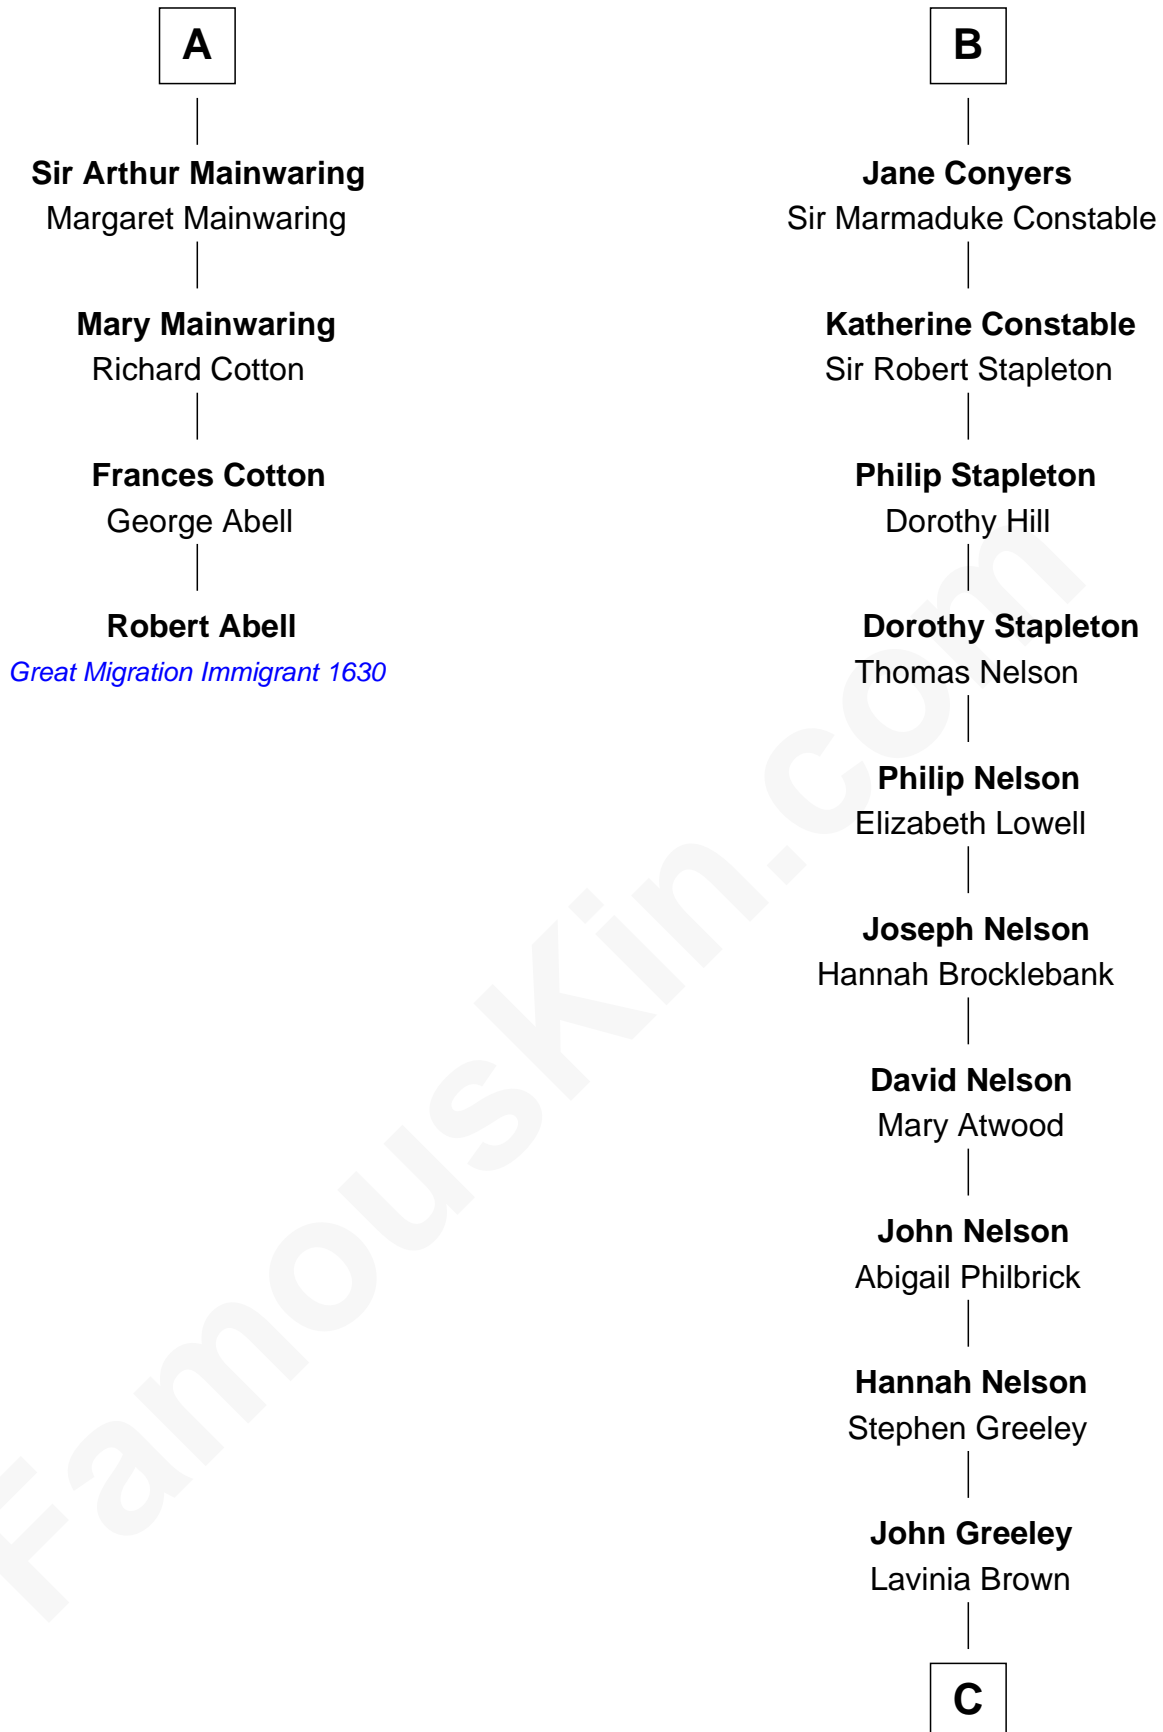

# FamousKin.com Relationship Chart of

**Robert Abell**

(c1605 - 1663) Great Migration Immigrant 1630

10th cousin 11 times removed of

**Margot Kidder**

TV and Movie Actress

**Sir William de Ros**  
Margery de Badlesmere

**C**

Justus Greeley  
Margaret Rideout

Margaret Q. Greeley  
Dr. David Powell

Margaret Powell  
Sidney Jesse Kidder

Kendall Kidder  
Jocelyn Mary Wilson

Margot Kidder  
*TV and Movie Actress*

FamousKin.com