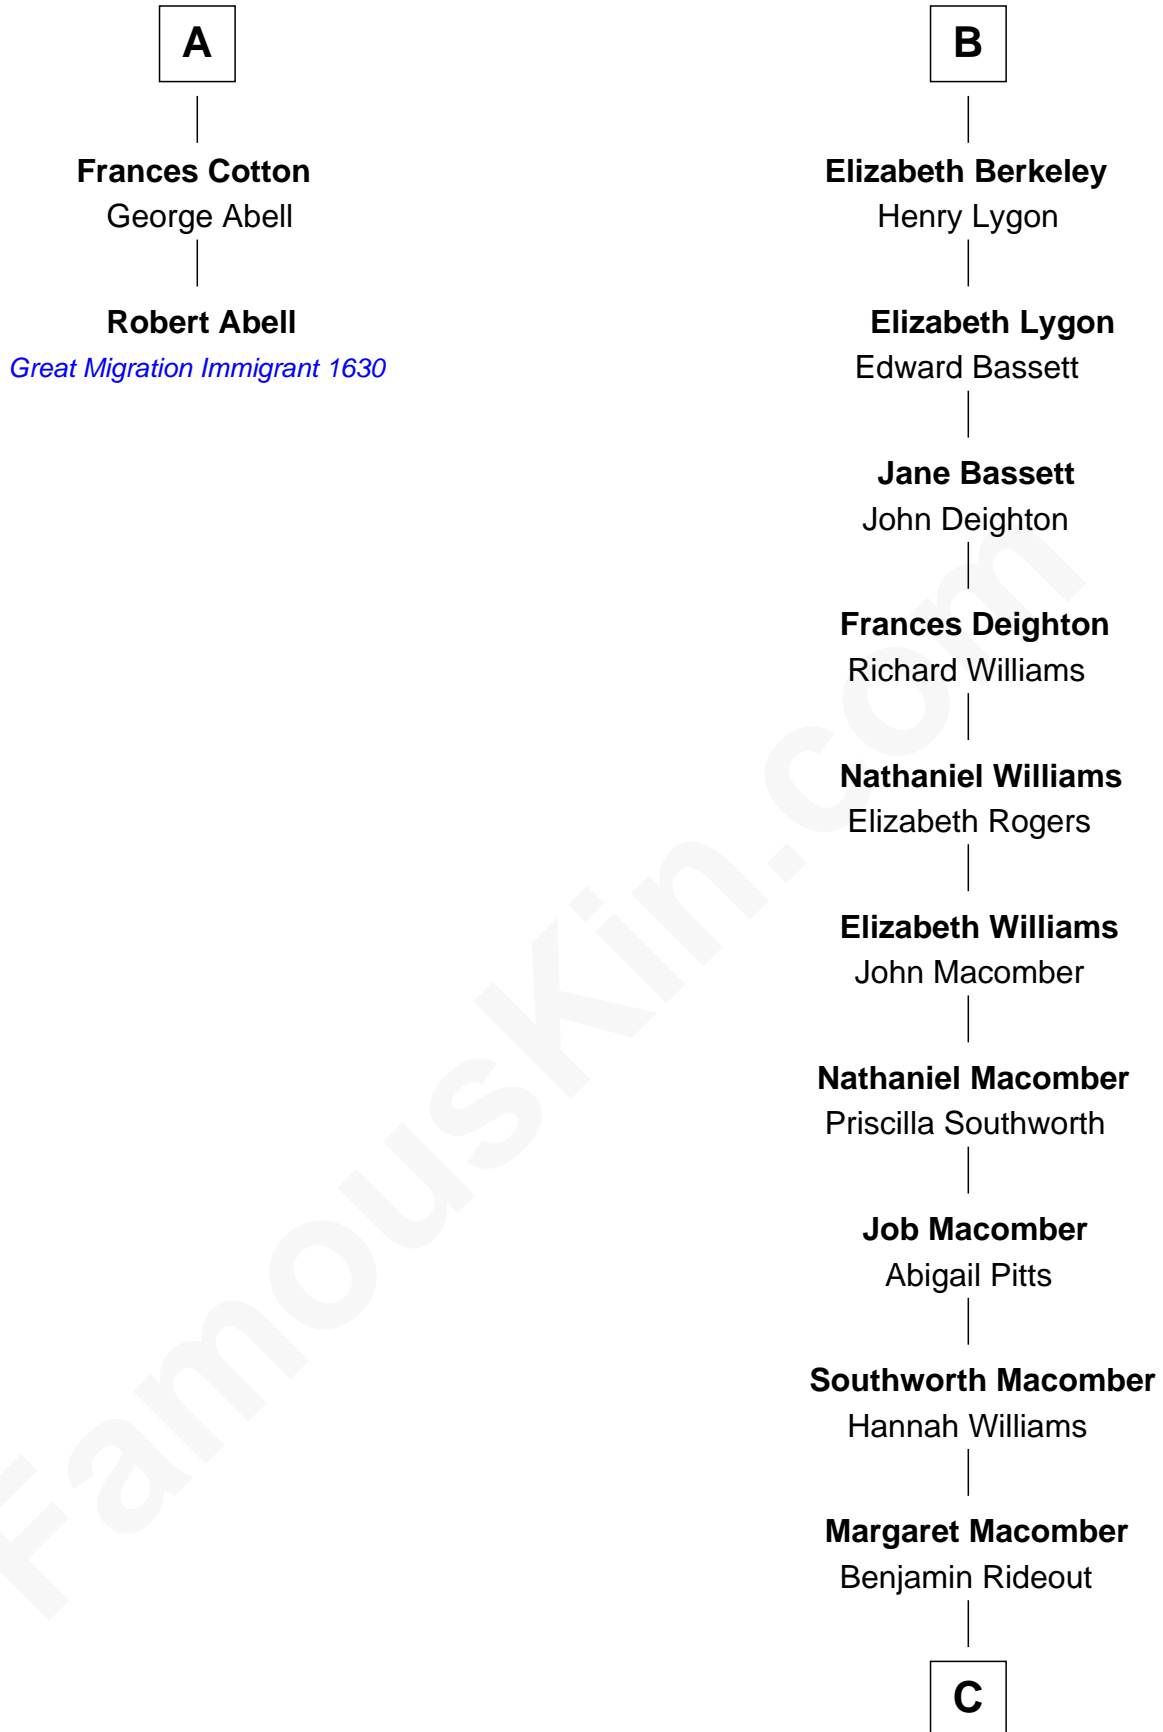

FamousKin.com Relationship Chart of

Robert Abell

(c1605 - 1663) Great Migration Immigrant 1630

8th cousin 13 times removed of

Margot Kidder

TV and Movie Actress

Sir Maurice de Berkeley

Eve la Zouche

Cecily Mainwaring

John Cotton

Sir George Cotton

Mary Onley

Richard Cotton

Mary Mainwaring

A

Maurice de Berkeley

Margaret - - - - -

Thomas Berkeley

Catherine Botetourte

Maurice Berkeley

Johanna Denham

Maurice Berkeley

Ellen Montfort

Sir William Berkeley

Anne Stafford

Richard Berkeley

Elizabeth Conningsby

Sir John Berkeley

Isabel Dennis

B

C

Margaret Rideout