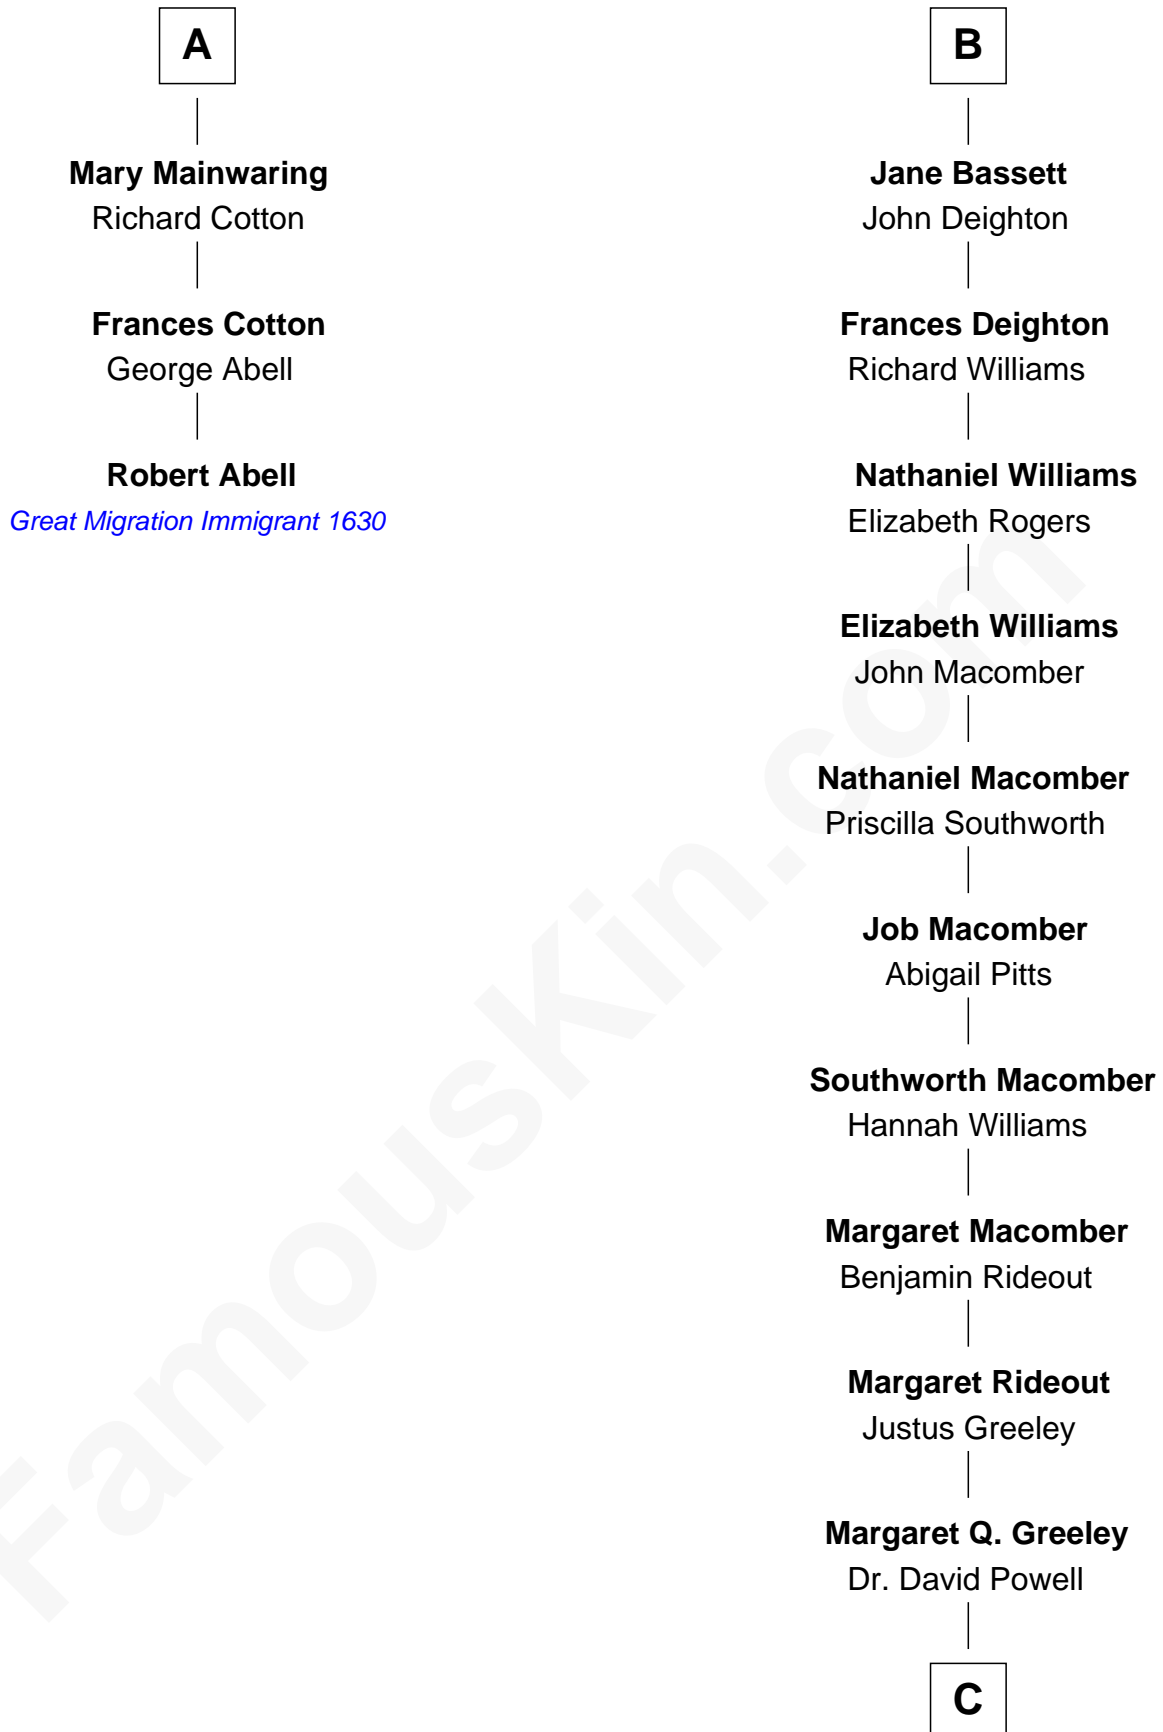

# FamousKin.com Relationship Chart of

**Robert Abell**

(c1605 - 1663) *Great Migration Immigrant 1630*

9th cousin 10 times removed of

**Margot Kidder**

*TV and Movie Actress*

**Sir Richard Fitzalan**

Elizabeth de Bohun

**C**

—  
**Margaret Powell**  
Sidney Jesse Kidder

—  
**Kendall Kidder**  
Jocelyn Mary Wilson

—  
**Margot Kidder**  
*TV and Movie Actress*

FamousKin.com