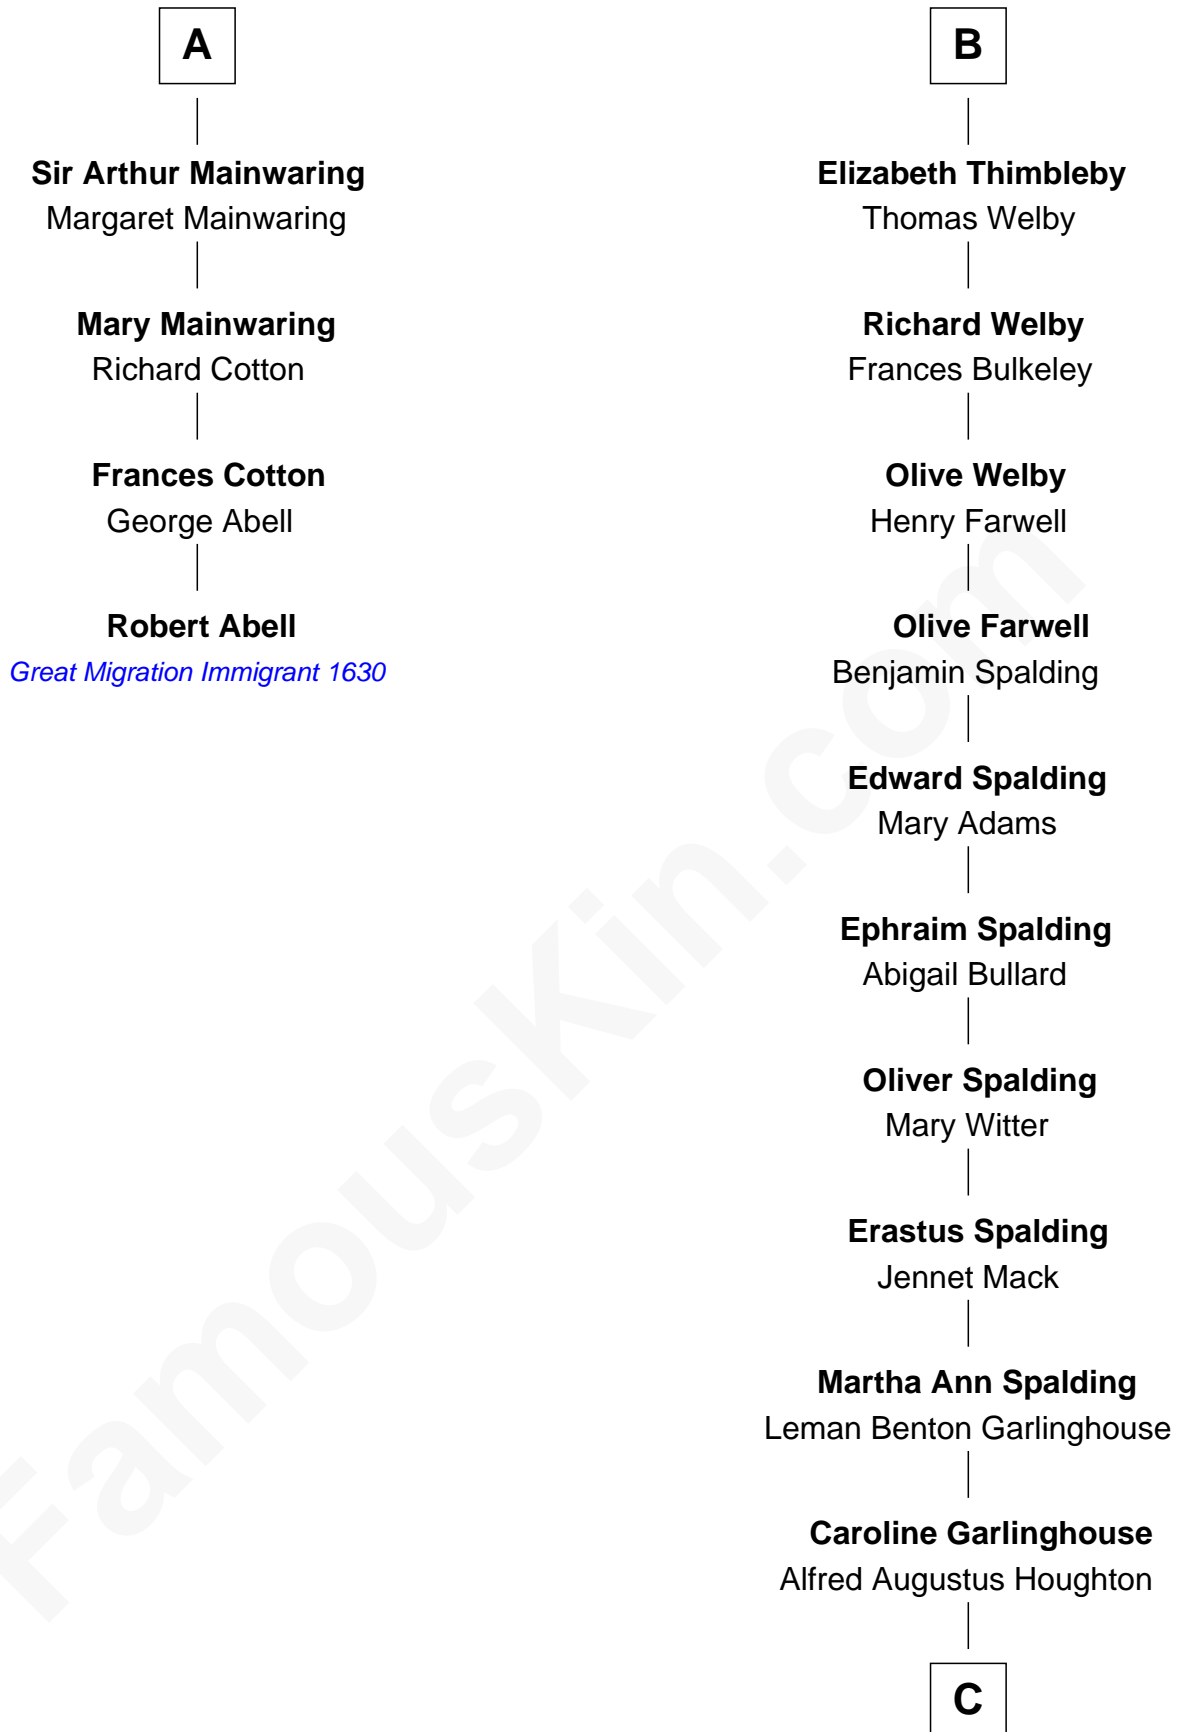

# FamousKin.com Relationship Chart of

**Robert Abell**

(c1605 - 1663) *Great Migration Immigrant 1630*

10th cousin 8 times removed of

**Katharine Hepburn**

*Movie Actress*

**Sir William de Ros**  
Margery de Badlesmere

C

|  
**Katharine Martha Houghton**

Thomas Norval Hepburn

|  
**Katharine Hepburn**

*Movie Actress*

FamousKin.com