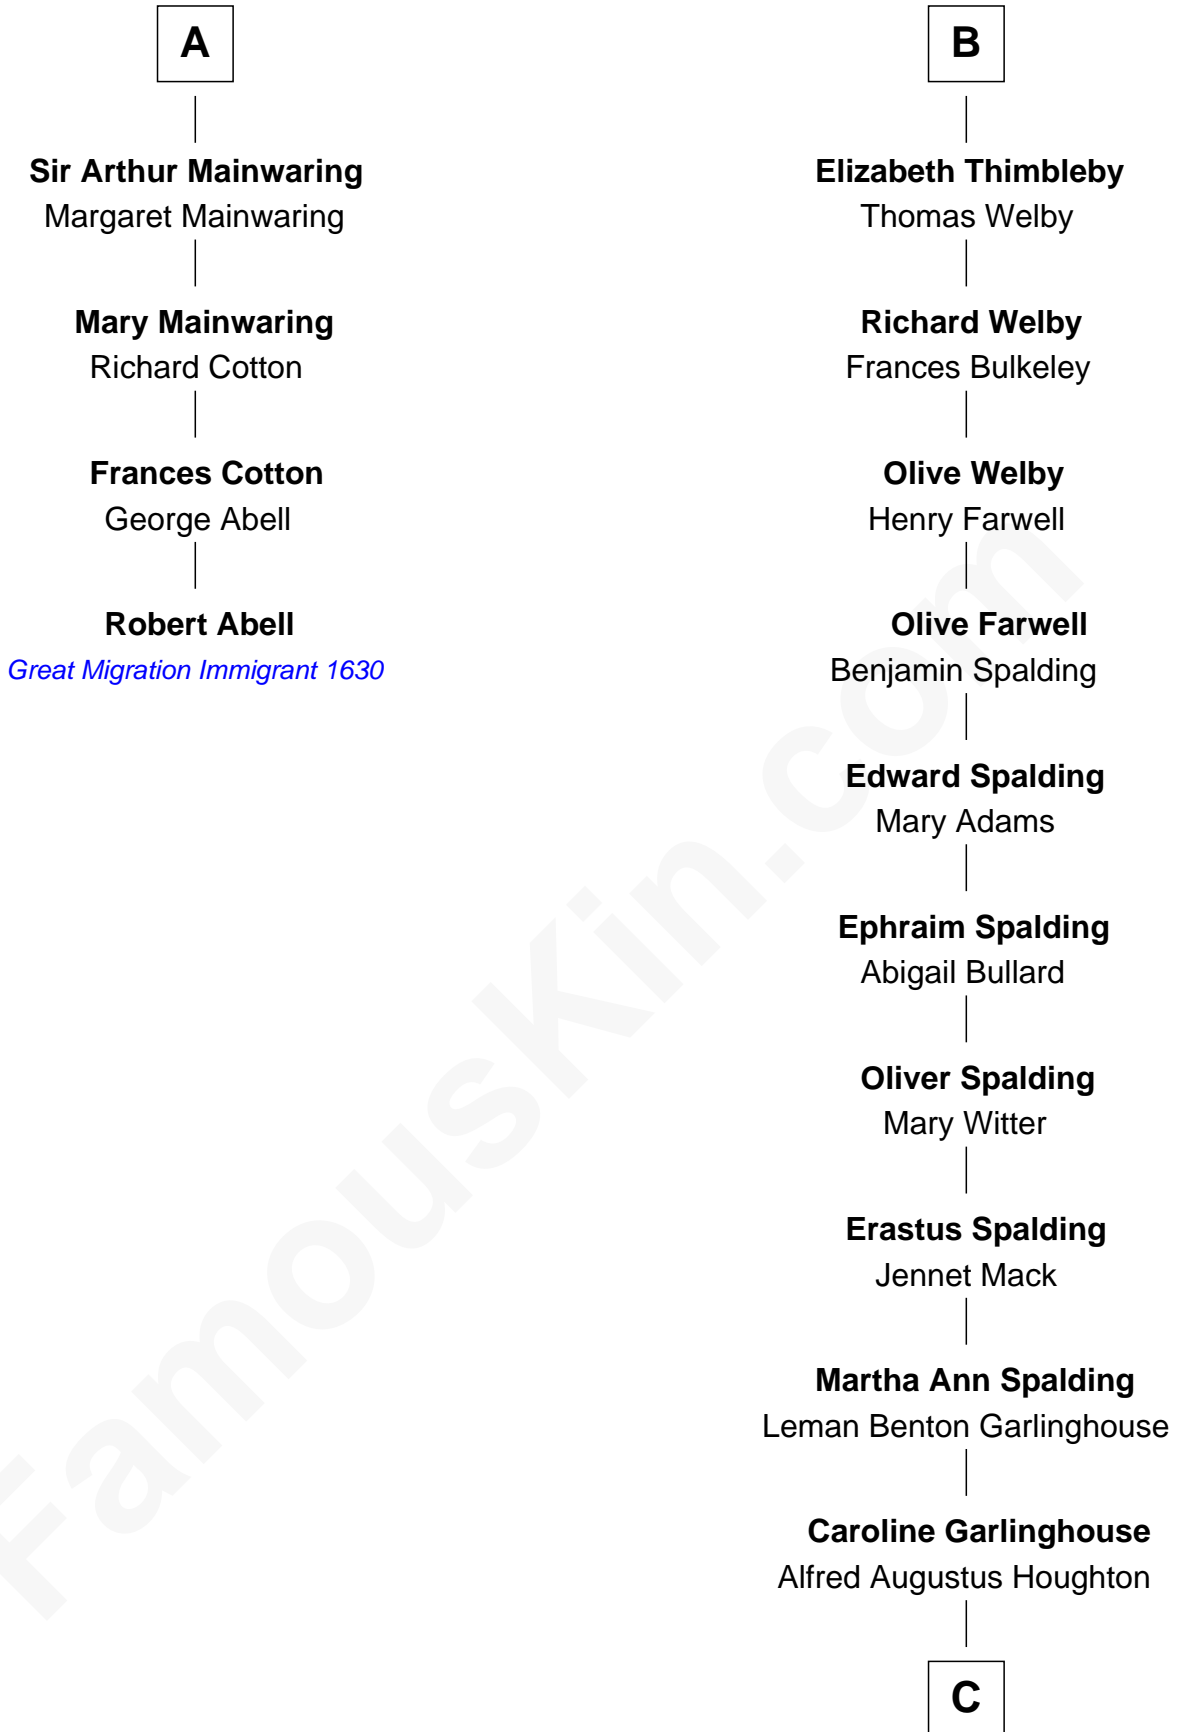

FamousKin.com Relationship Chart of

Robert Abell

(c1605 - 1663) *Great Migration Immigrant 1630*

10th cousin 8 times removed of

Katharine Hepburn

Movie Actress

John de Mowbray
Elizabeth de Segrave

C

|
Katharine Martha Houghton

Thomas Norval Hepburn

|
Katharine Hepburn

Movie Actress

FamousKin.com