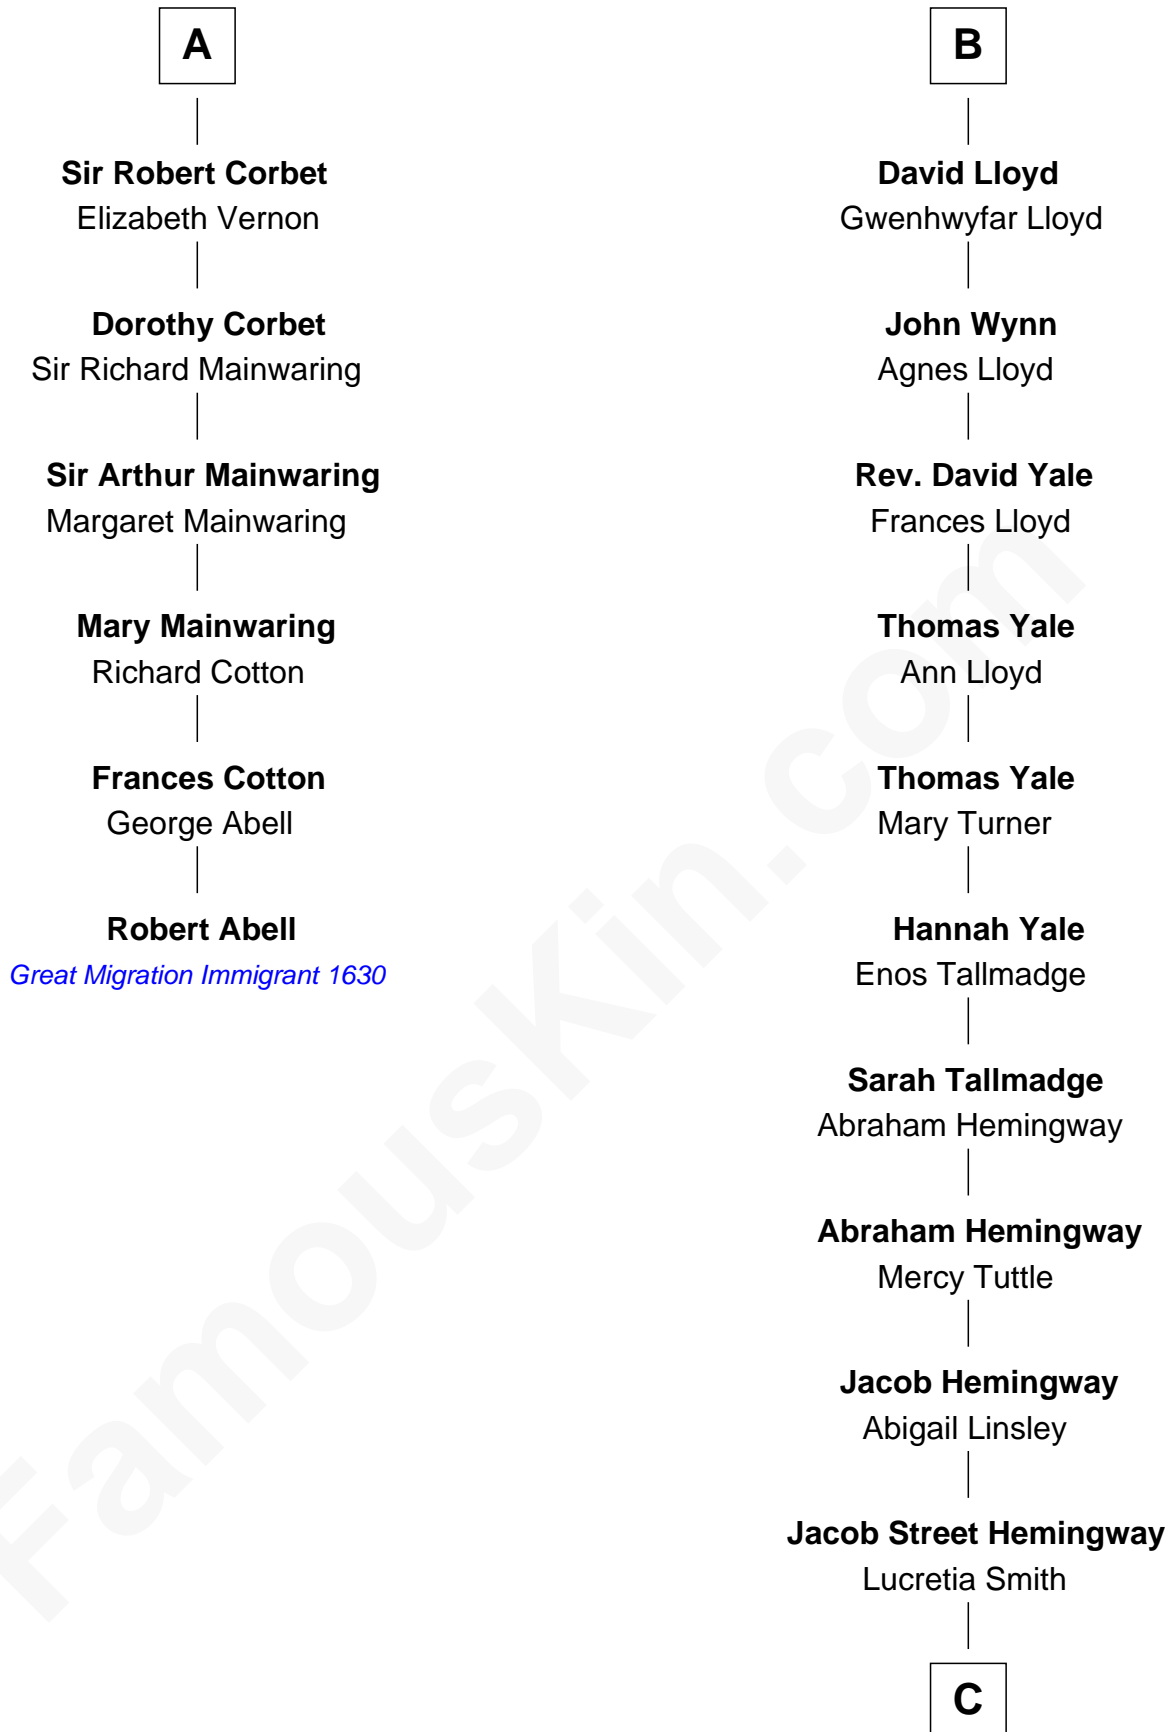

FamousKin.com

Relationship Chart of

Robert Abell

(c1605 - 1663) Great Migration Immigrant 1630

12th cousin 8 times removed of

Ernest Hemingway

Author of *The Sun Also Rises*

C

Allen Hemingway
Harriet Louisa Tyler

Anson Tyler Hemingway
Adelaide Edmonds

Clarence Edmonds Hemingway
Grace H. Hall

Ernest Hemingway
Author of The Sun Also Rises

FamousKin.com