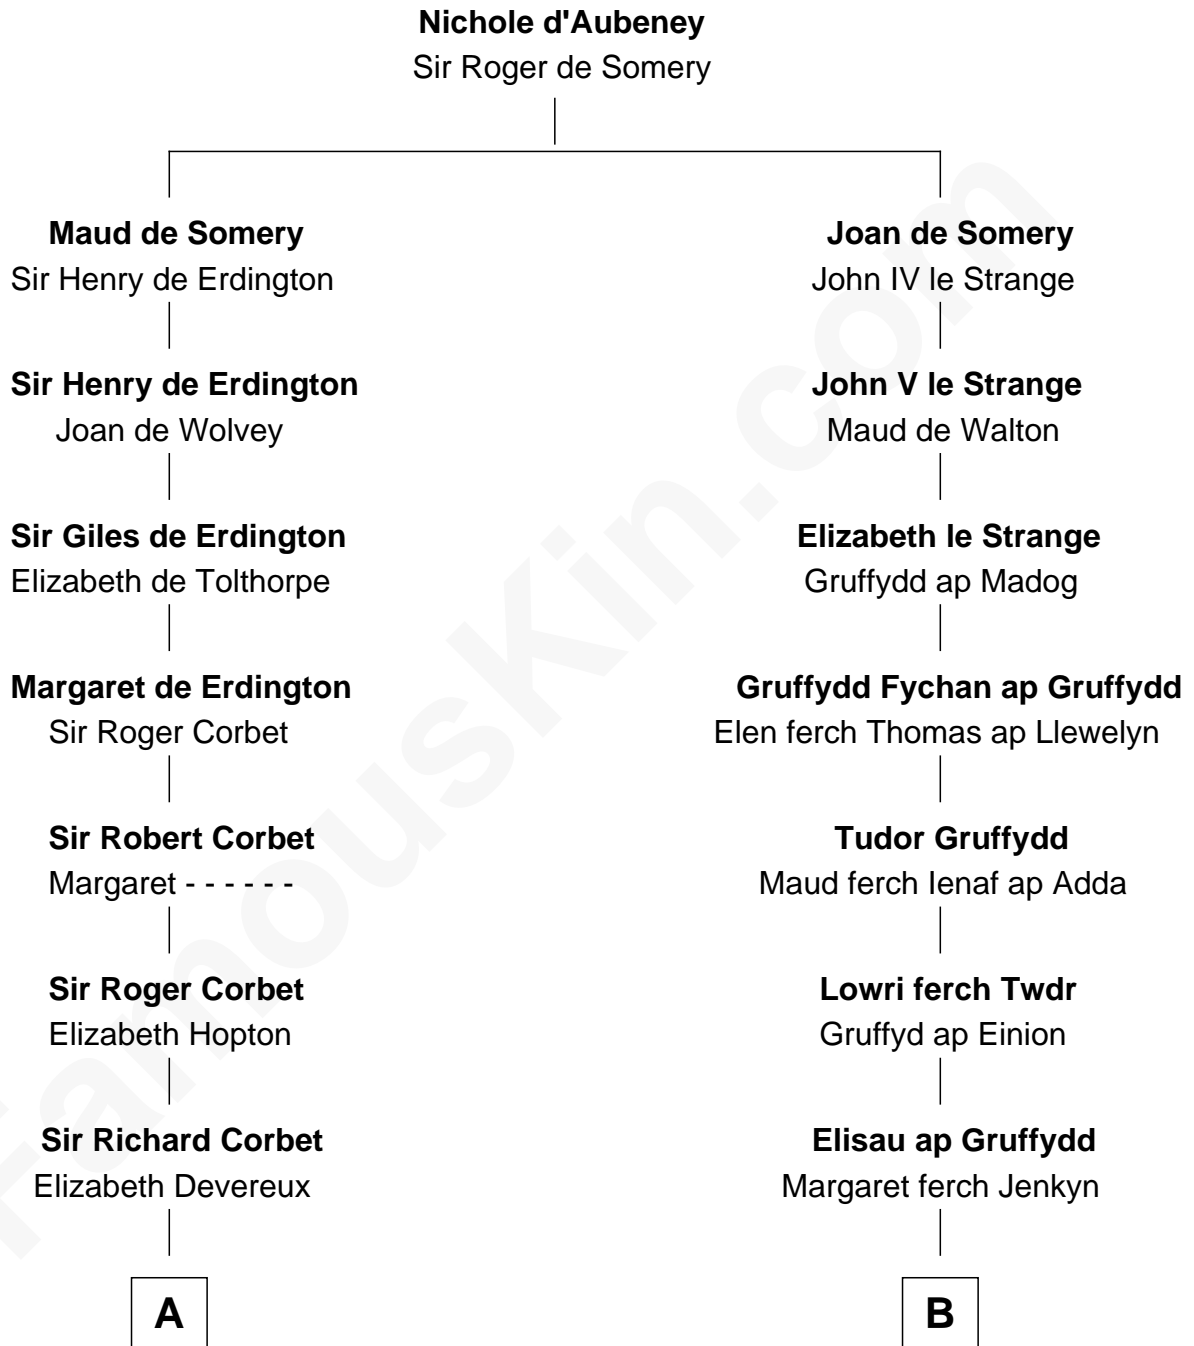

FamousKin.com

Relationship Chart of

Robert Abell

(c1605 - 1663) Great Migration Immigrant 1630

12th cousin 8 times removed of

Ernest Hemingway

Author of *The Sun Also Rises*

C

Allen Hemingway
Harriet Louisa Tyler

Anson Tyler Hemingway
Adelaide Edmonds

Clarence Edmonds Hemingway
Grace H. Hall

Ernest Hemingway
Author of The Sun Also Rises

FamousKin.com