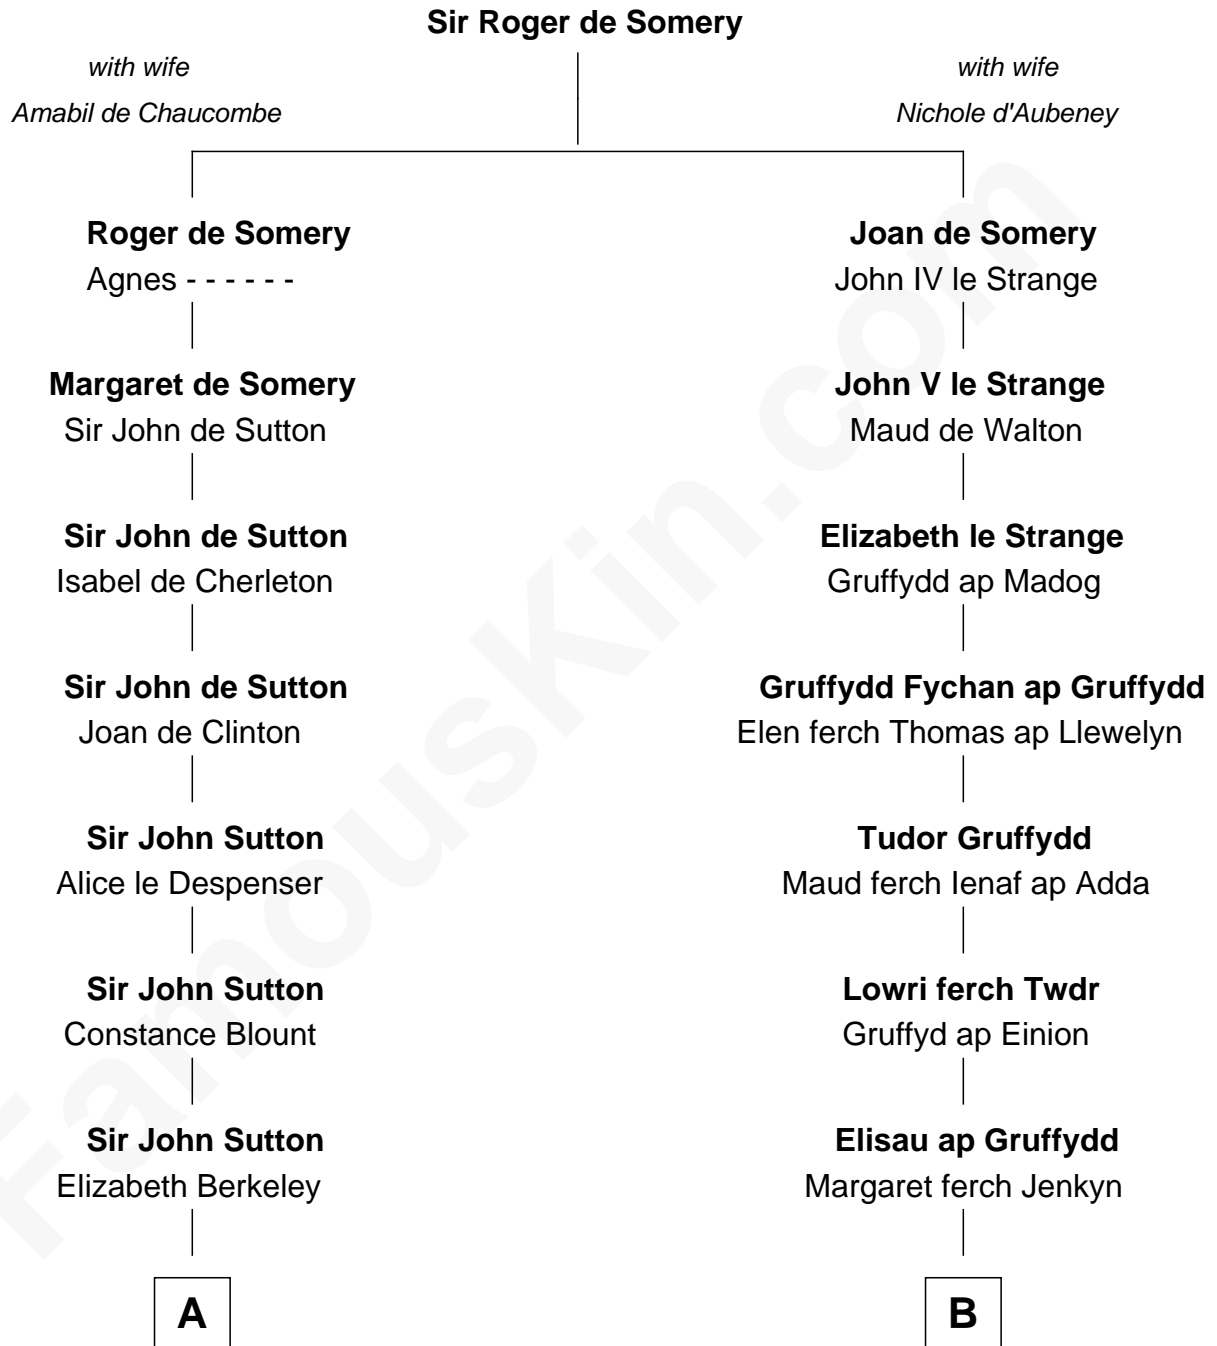

FamousKin.com

Relationship Chart of

Robert Abell

(c1605 - 1663) Great Migration Immigrant 1630

12th cousin 8 times removed of

Ernest Hemingway

Author of *The Sun Also Rises*