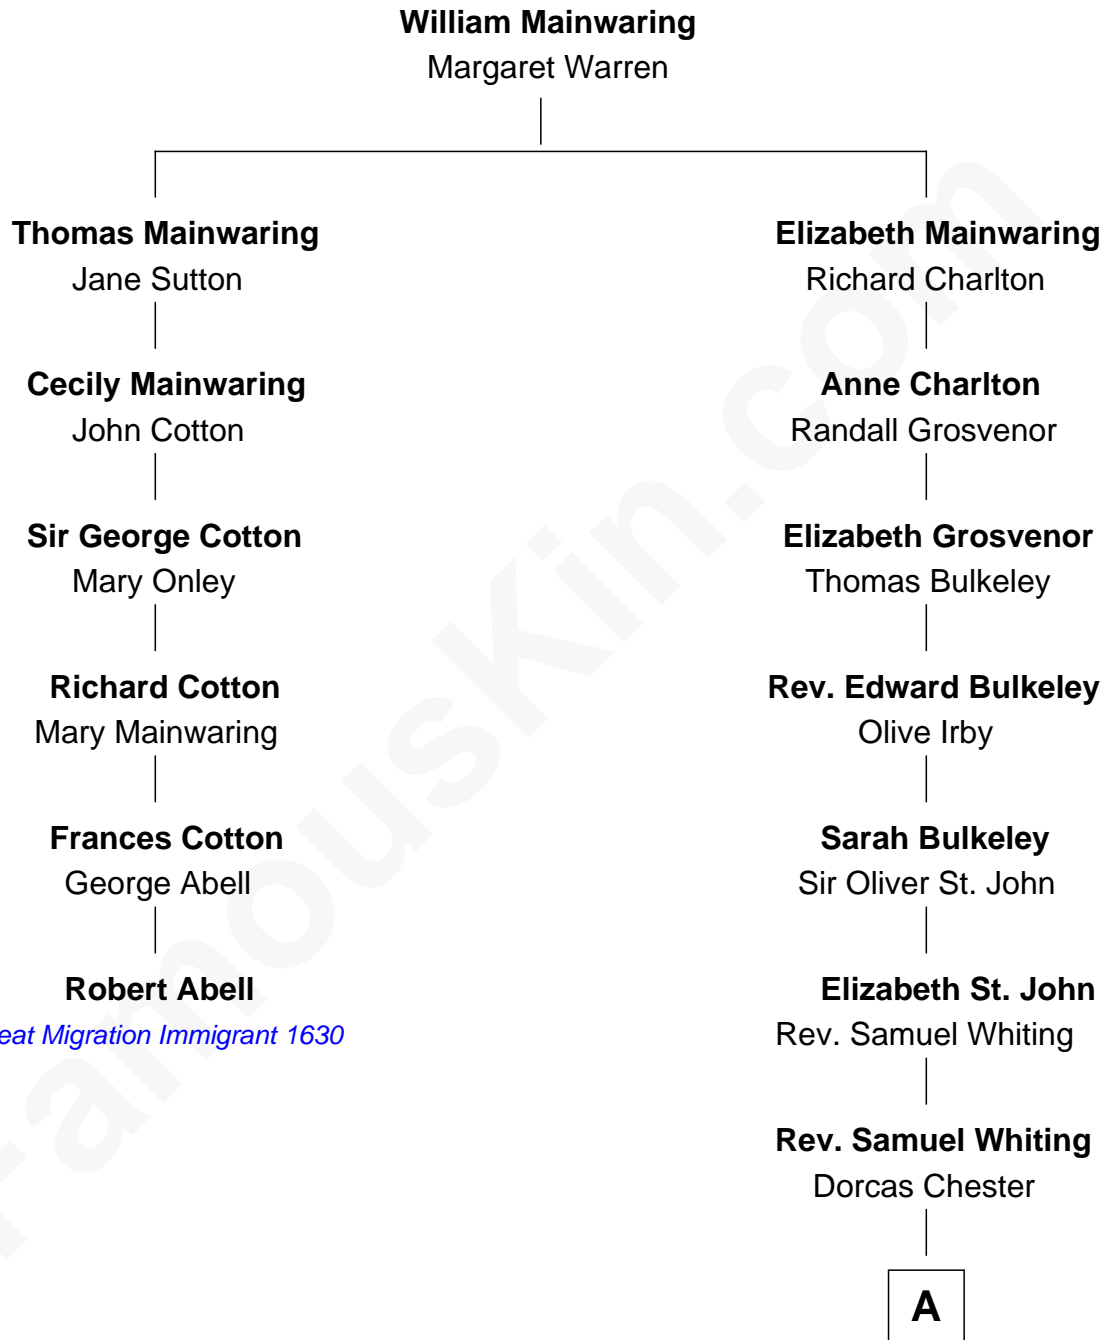

# FamousKin.com Relationship Chart of

**Robert Abell**

(c1605 - 1663) *Great Migration Immigrant 1630*

5th cousin 12 times removed of

**Kyra Sedgwick**

*TV and Movie Actress*

**A**

**Samuel Whiting**

Elizabeth Read

**Elizabeth Whiting**

Rev. Samuel Ruggles

**Elizabeth Ruggles**

Rev. Daniel Rogers

**Sarah Rogers**

Samuel Parkman

**Elizabeth Willard Parkman**

Robert Gould Shaw

**Francis George Shaw**

Sarah Blake Sturgis

**Susanna Shaw**

Robert Bowne Minturn

**Sarah May Minturn**

Henry Dwight Sedgwick

**Robert Minturn Sedgwick**