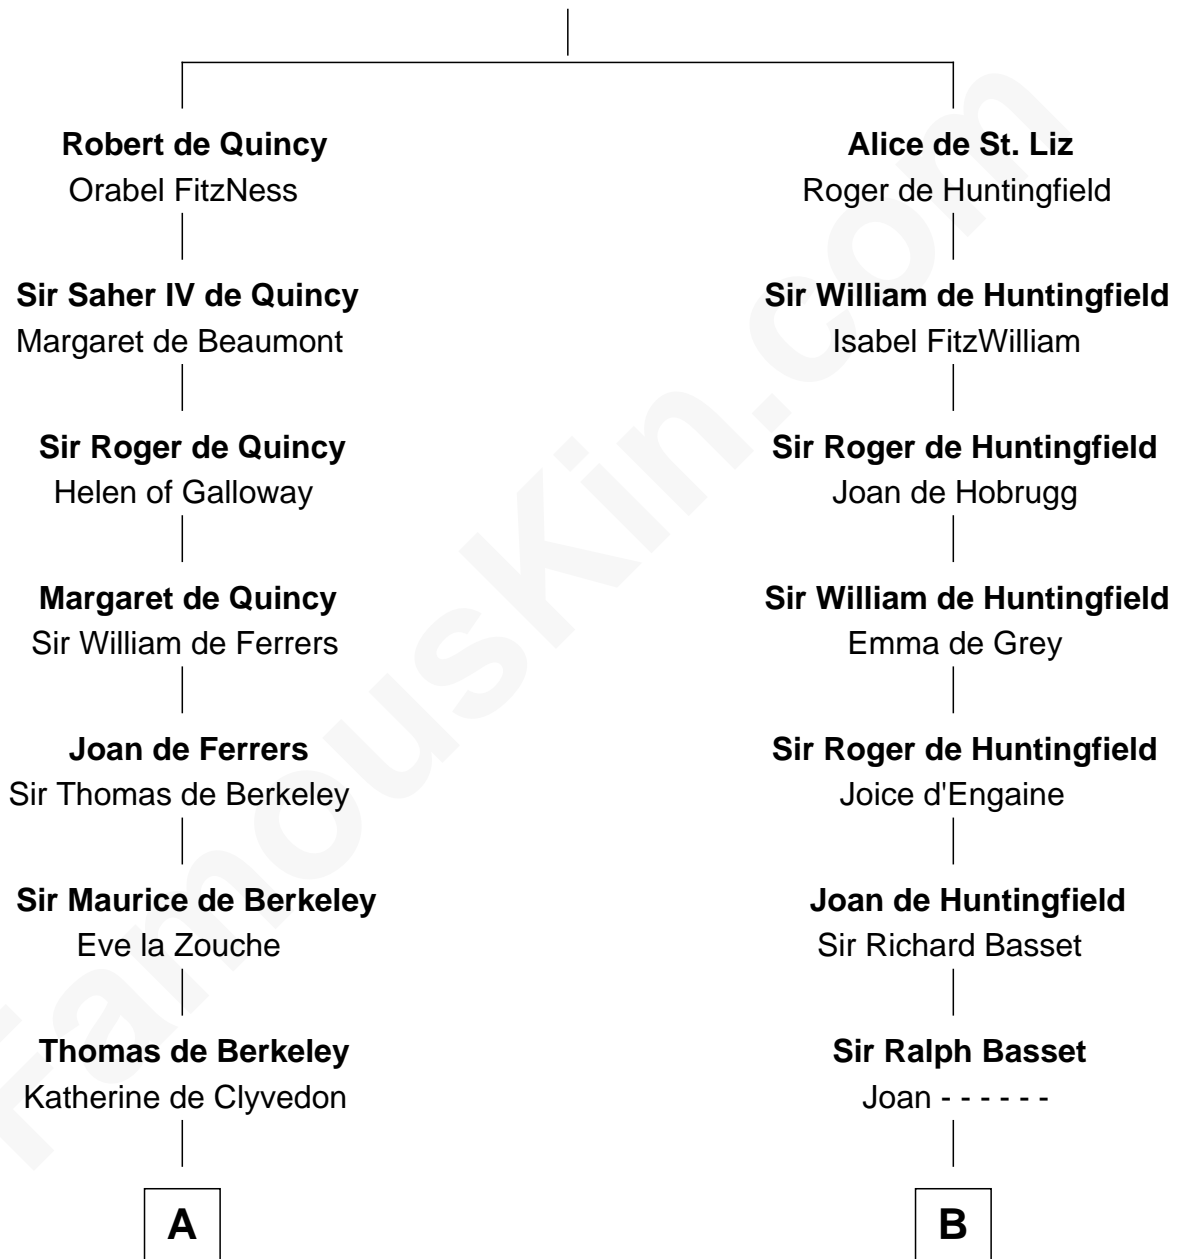

FamousKin.com Relationship Chart of

Robert Abell

(c1605 - 1663) Great Migration Immigrant 1630

14th cousin 6 times removed of

William Ellery

Signer of the Declaration of Independence

Saheer I de Quincy

Maud de St. Liz

C

—
Christopher Almy

Elizabeth Cornell

—
Col. Job Almy

Ann Lawton

—
Elizabeth Almy

William Ellery

—
William Ellery