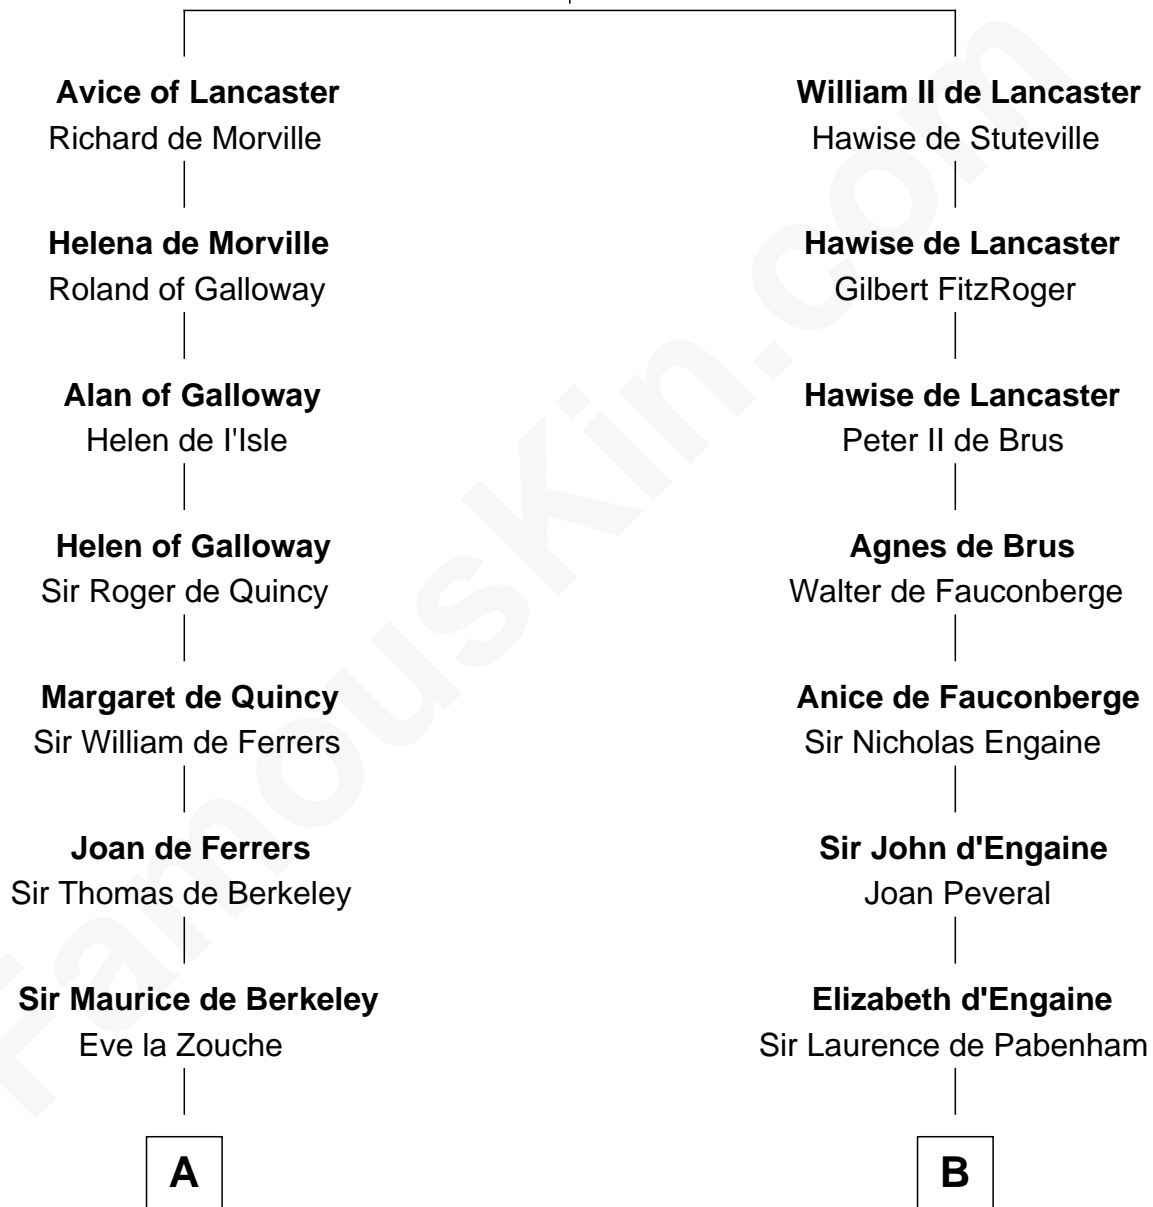

FamousKin.com Relationship Chart of

Robert Abell

(c1605 - 1663) Great Migration Immigrant 1630

15th cousin 3 times removed of

William Ellery

Signer of the Declaration of Independence

William I de Lancaster
Gundred de Warenne

C

—
Elizabeth Almy

William Ellery

—
William Ellery

Signer of Declaration of Independence

FamousKin.com