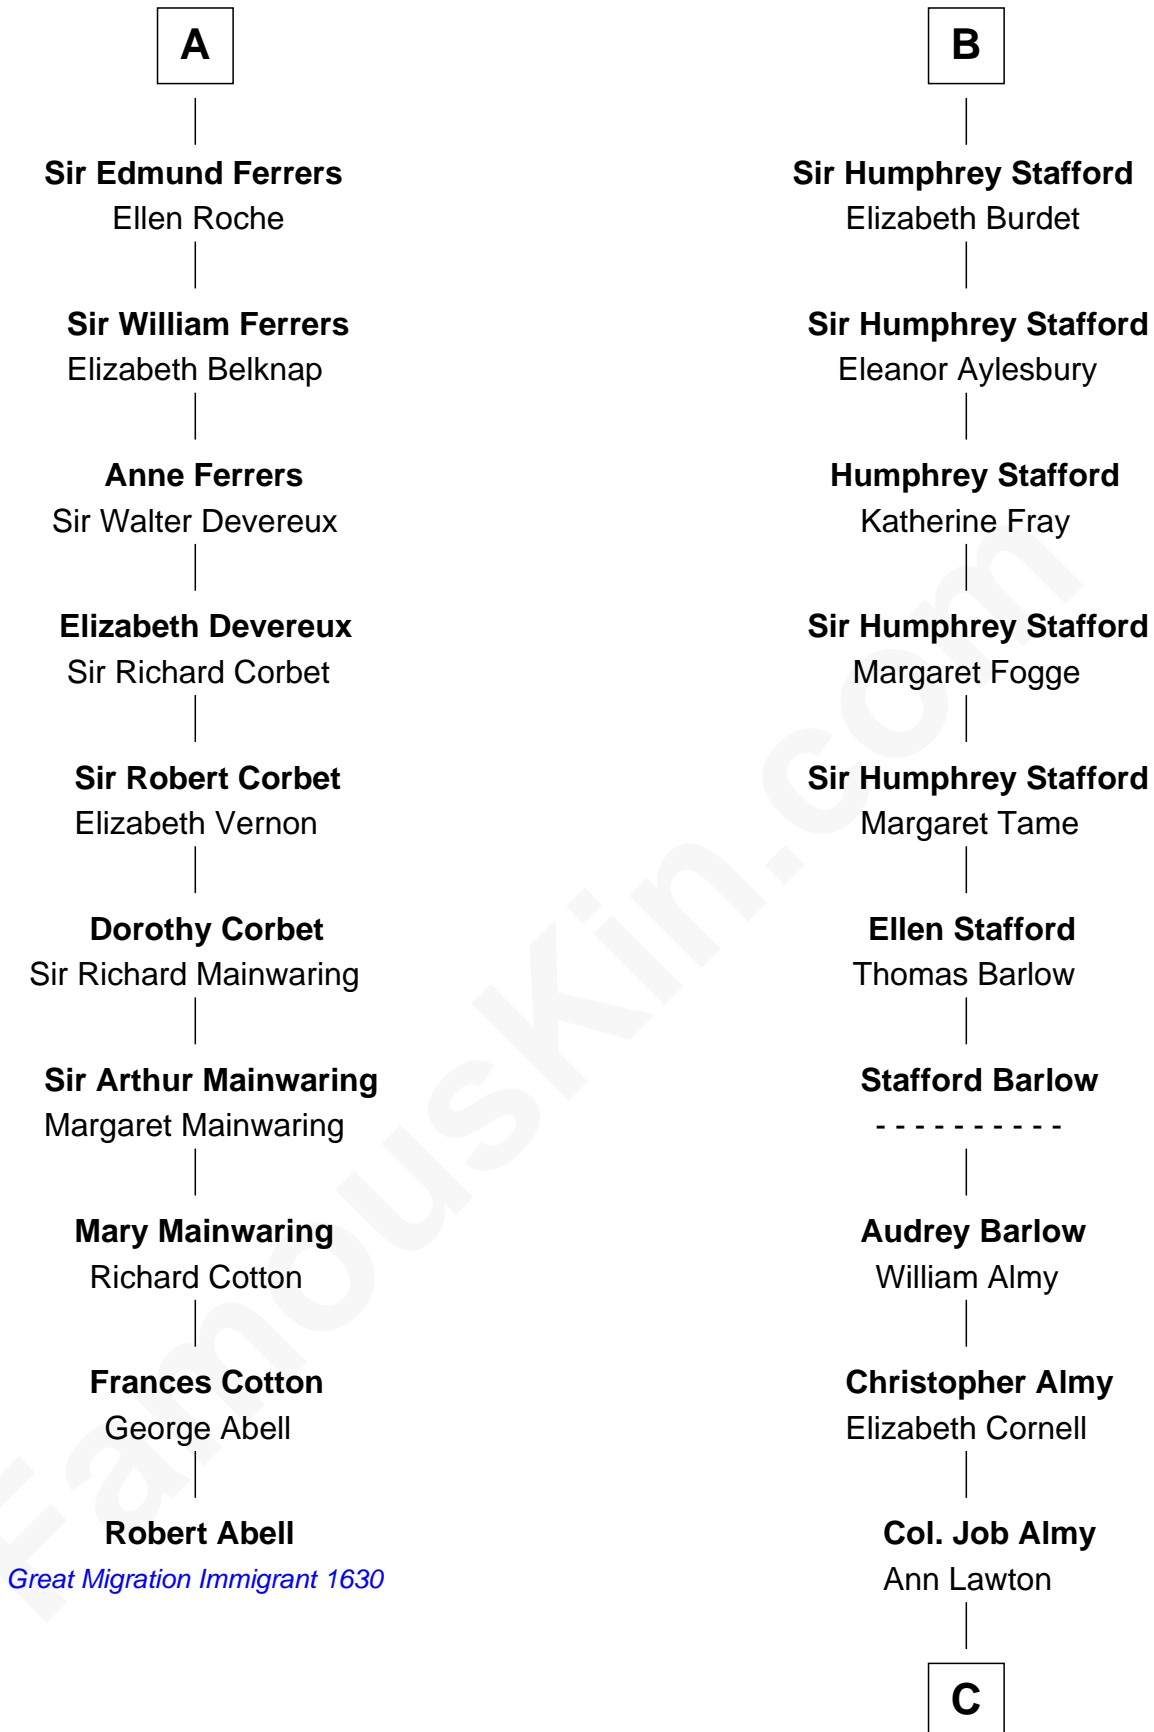

FamousKin.com Relationship Chart of

Robert Abell

(c1605 - 1663) Great Migration Immigrant 1630

16th cousin 2 times removed of

William Ellery

Signer of the Declaration of Independence

C

—
Elizabeth Almy

William Ellery

—
William Ellery

Signer of Declaration of Independence

FamousKin.com