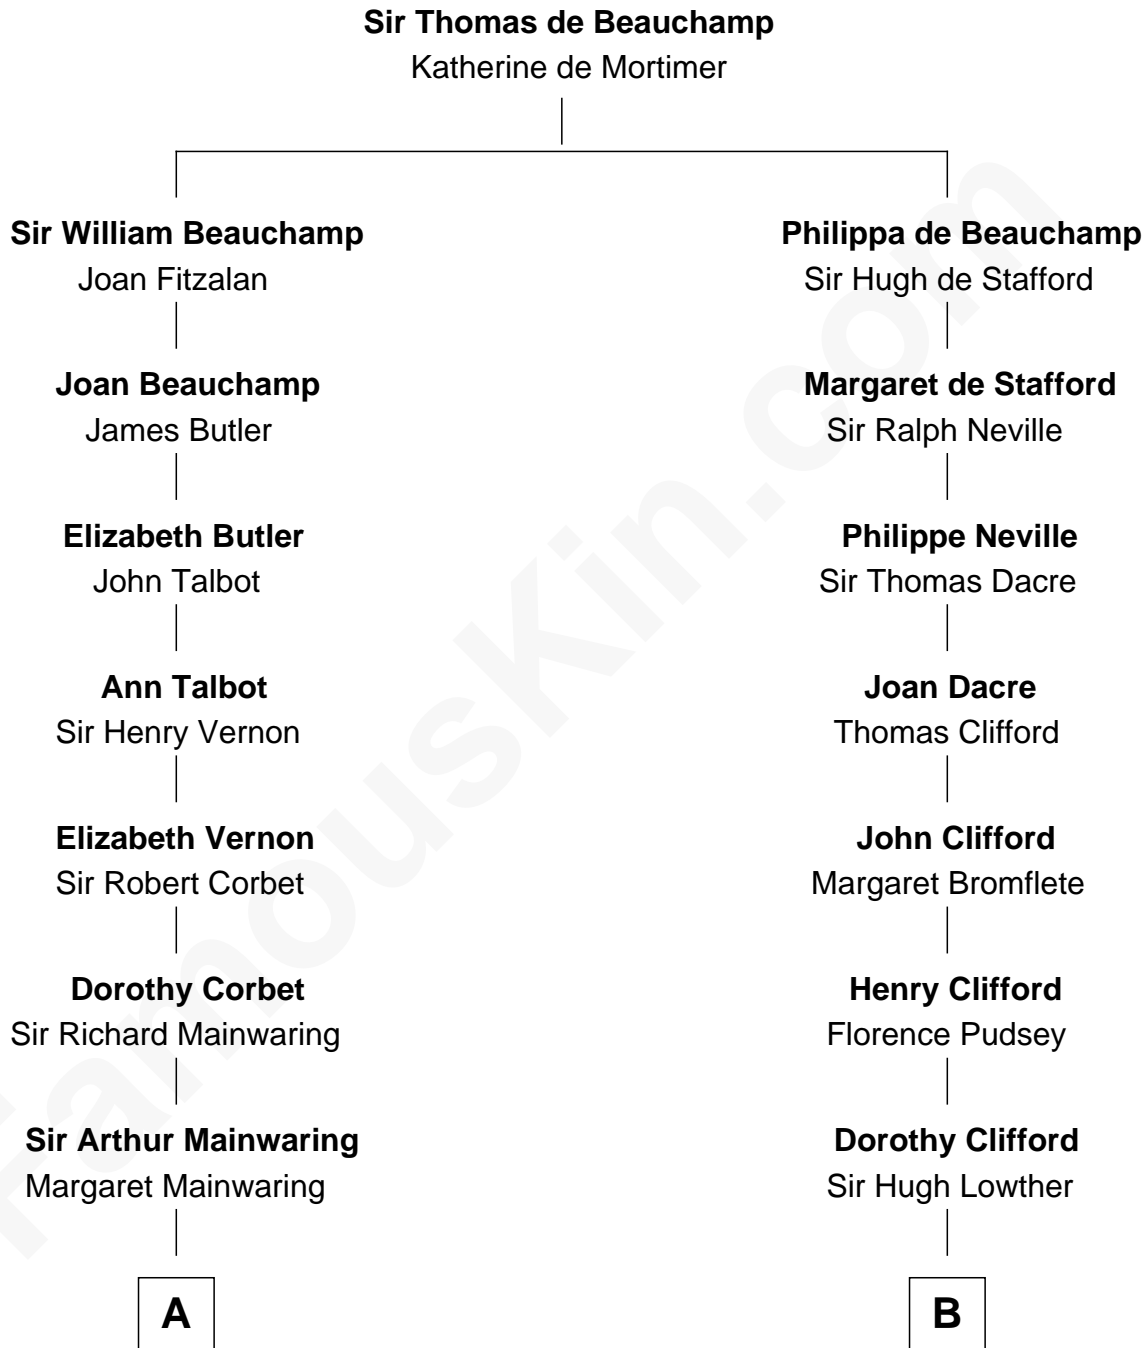

## Relationship Chart of

### Robert Abell

(c1605 - 1663) Great Migration Immigrant 1630

9th cousin 6 times removed of

### Fletcher Christian

Leader of the mutiny on the Bounty

**A**

**Mary Mainwaring**

Richard Cotton

**Frances Cotton**

George Abell

**Robert Abell**

*Great Migration Immigrant 1630*

**B**

**Sir Richard Lowther**

Frances Middleton

**Sir Christopher Lowther**

Eleanor Musgrave

**Sir John Lowther**

Eleanor Fleming