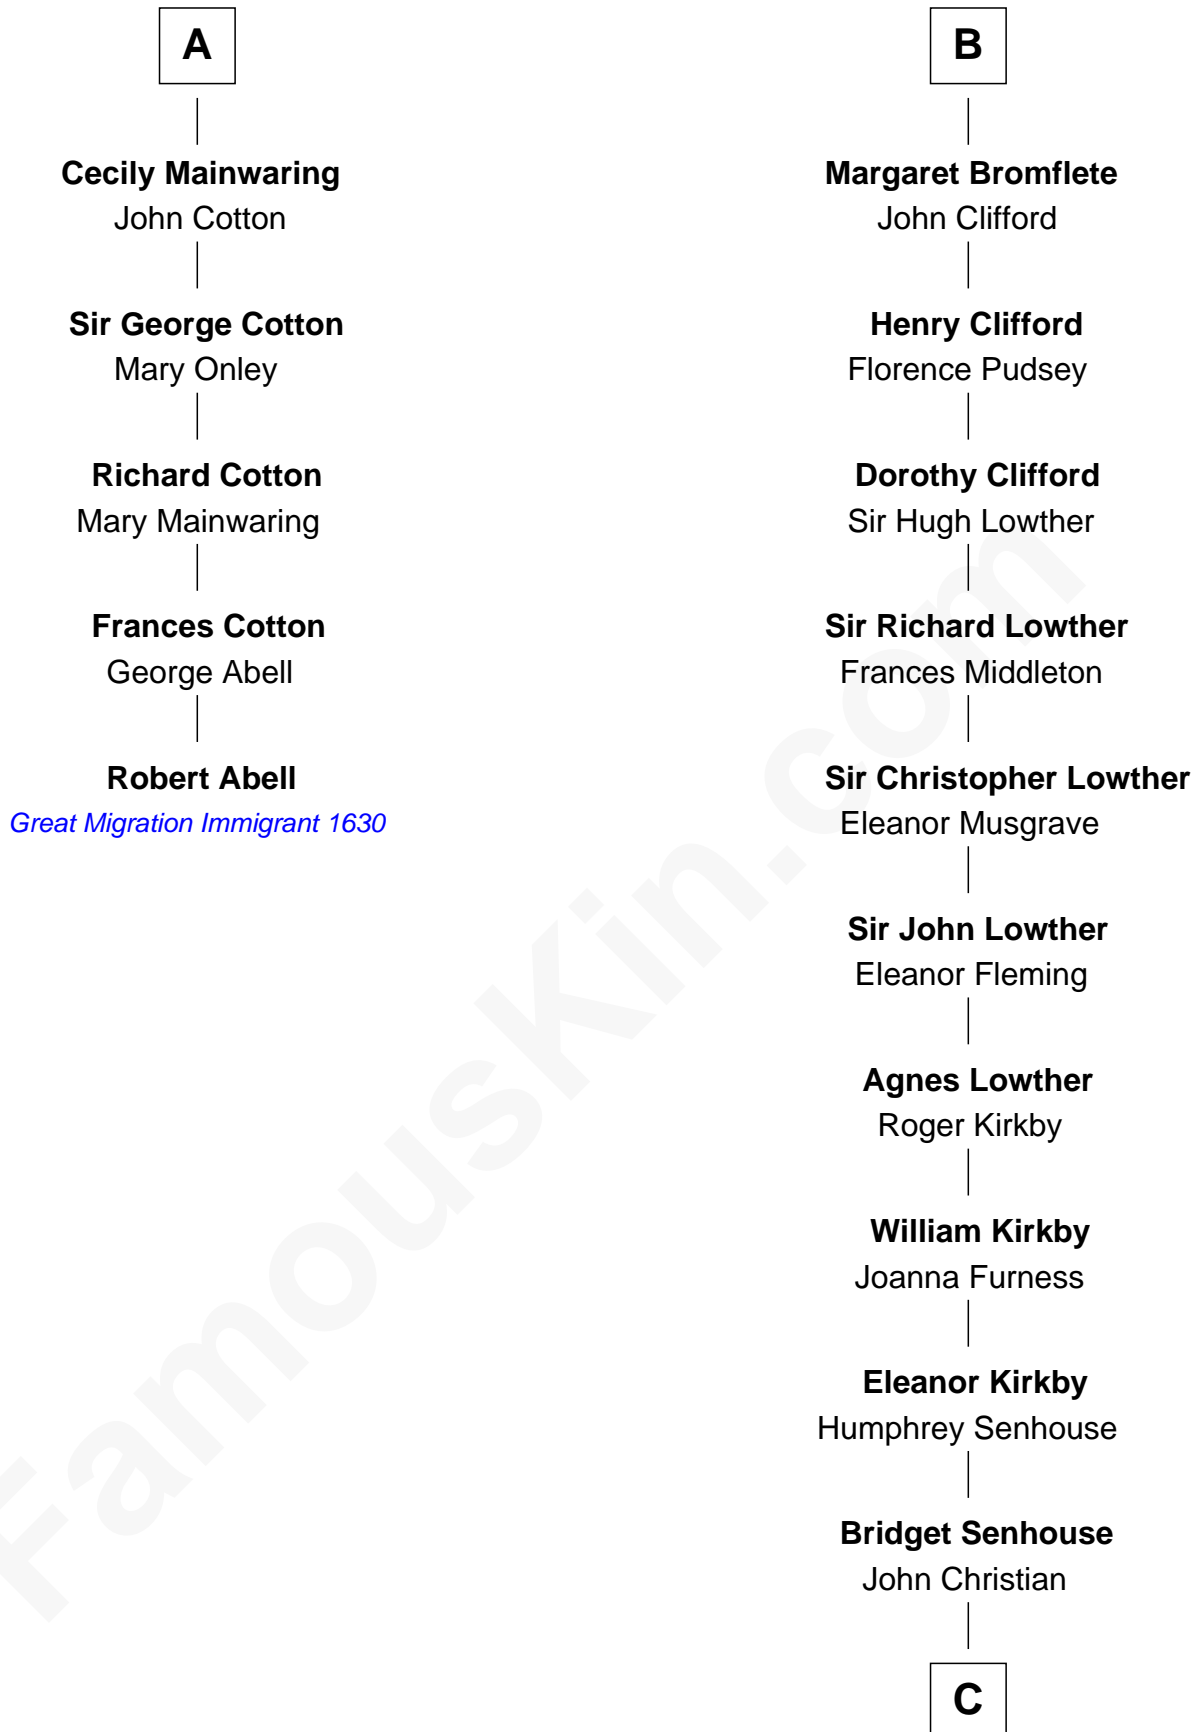

FamousKin.com Relationship Chart of

Robert Abell

(c1605 - 1663) Great Migration Immigrant 1630

11th cousin 7 times removed of

Fletcher Christian

Leader of the mutiny on the Bounty

Sir Richard FitzRoy

Rose de Dover

C

Charles Christian

Anne Dixon

Fletcher Christian

Leader of the mutiny on the Bounty

FamousKin.com