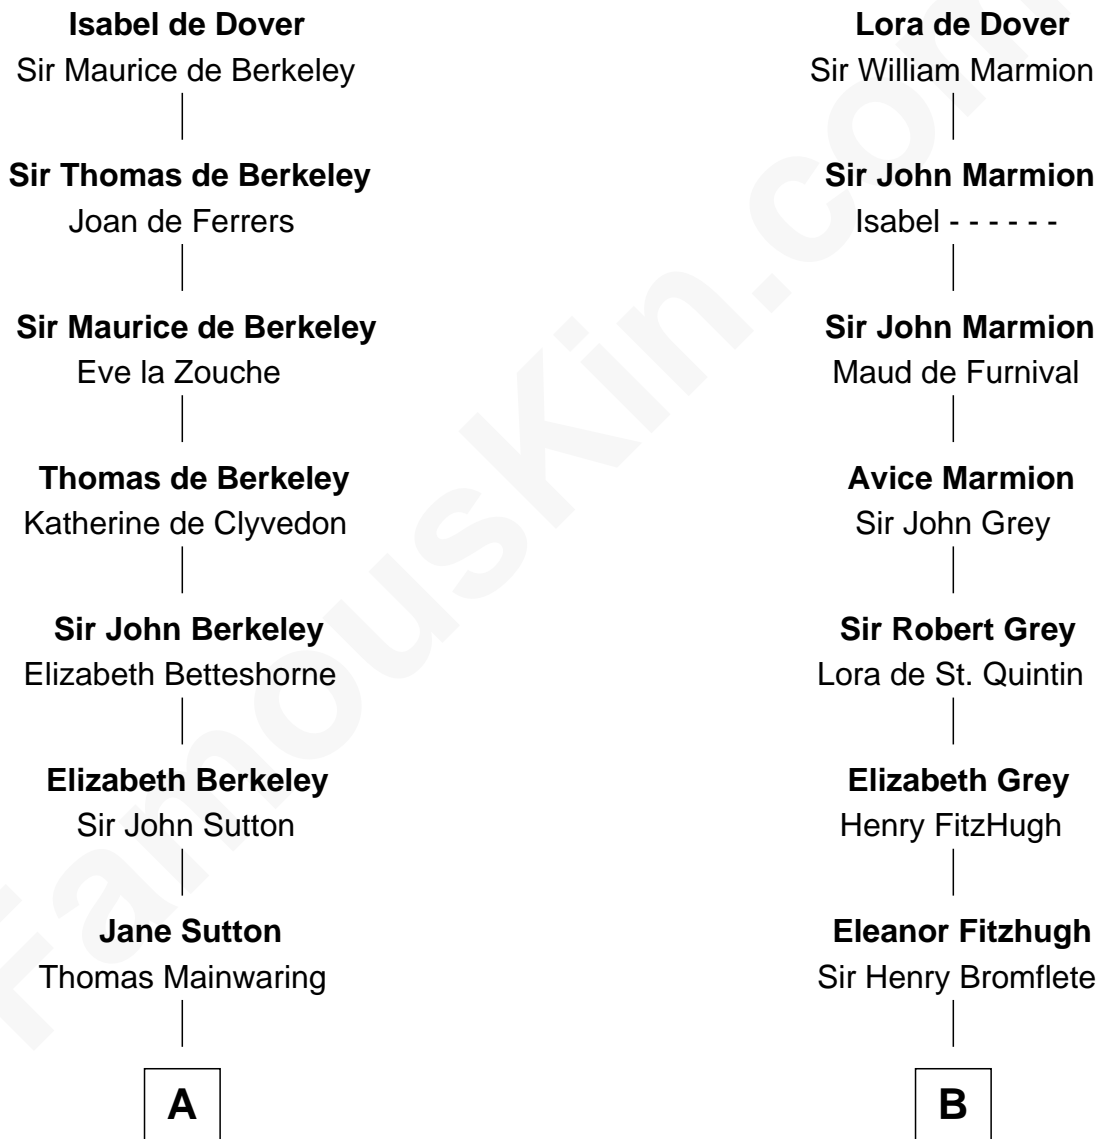

FamousKin.com Relationship Chart of

Robert Abell

(c1605 - 1663) Great Migration Immigrant 1630

11th cousin 7 times removed of

Fletcher Christian

Leader of the mutiny on the Bounty

Sir Richard FitzRoy

Rose de Dover

C

Charles Christian

Anne Dixon

Fletcher Christian

Leader of the mutiny on the Bounty

FamousKin.com