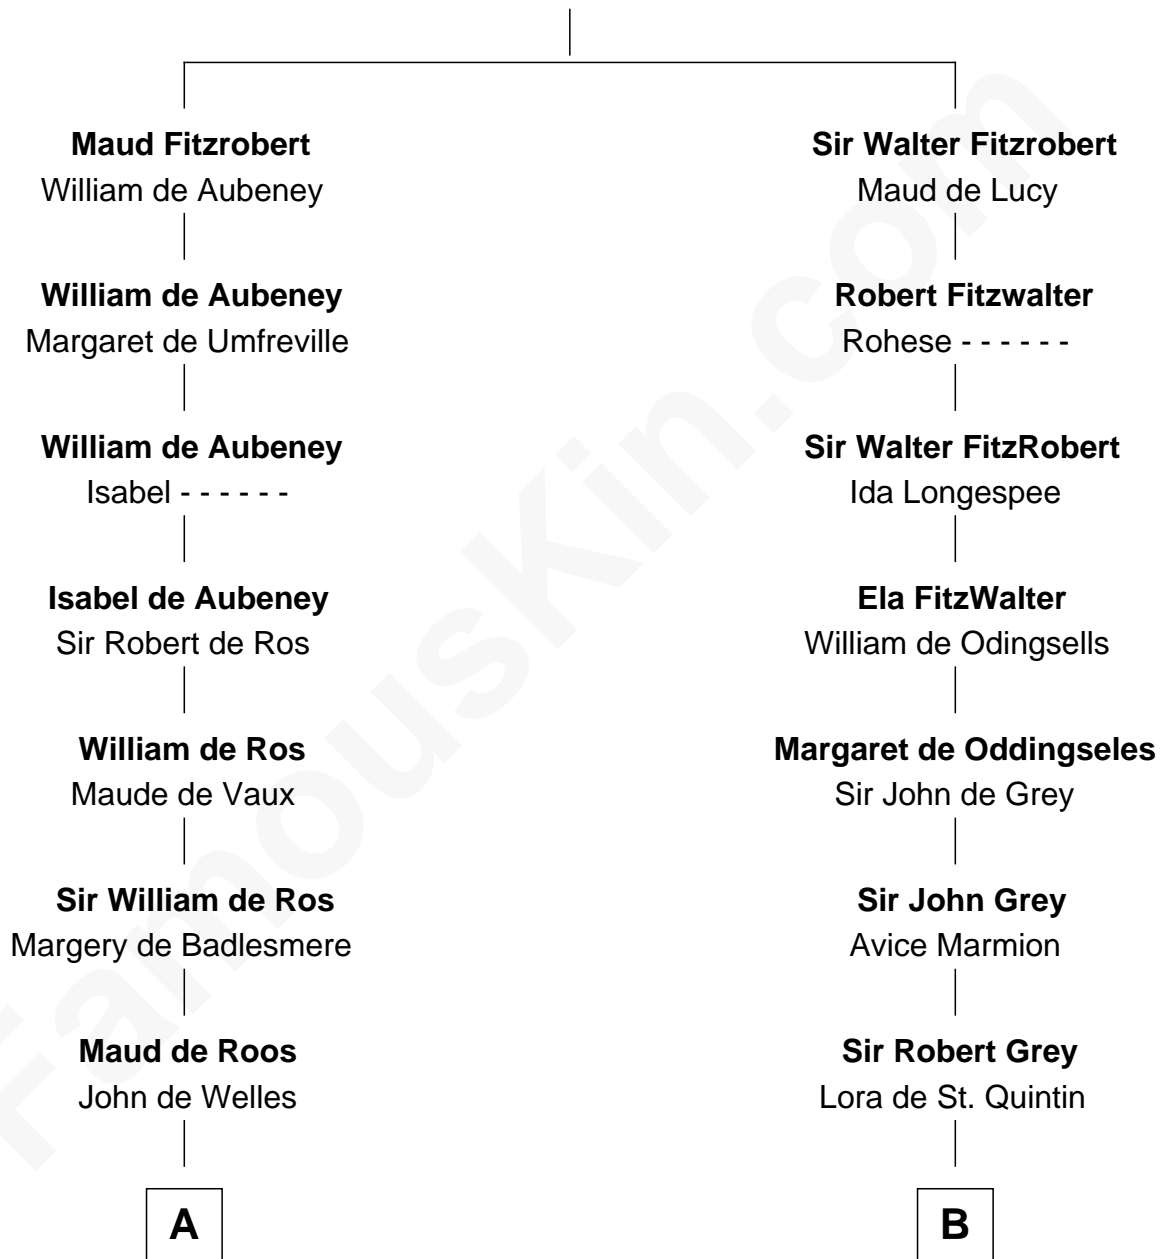

## Relationship Chart of

### Robert Abell

(c1605 - 1663) Great Migration Immigrant 1630

16th cousin 4 times removed of

### Fletcher Christian

Leader of the mutiny on the Bounty

**Robert Fitzrichard**

Maud de St. Liz

**C**

**Eleanor Kirkby**  
Humphrey Senhouse

**Bridget Senhouse**  
John Christian

**Charles Christian**  
Anne Dixon

**Fletcher Christian**  
*Leader of the mutiny on the Bounty*