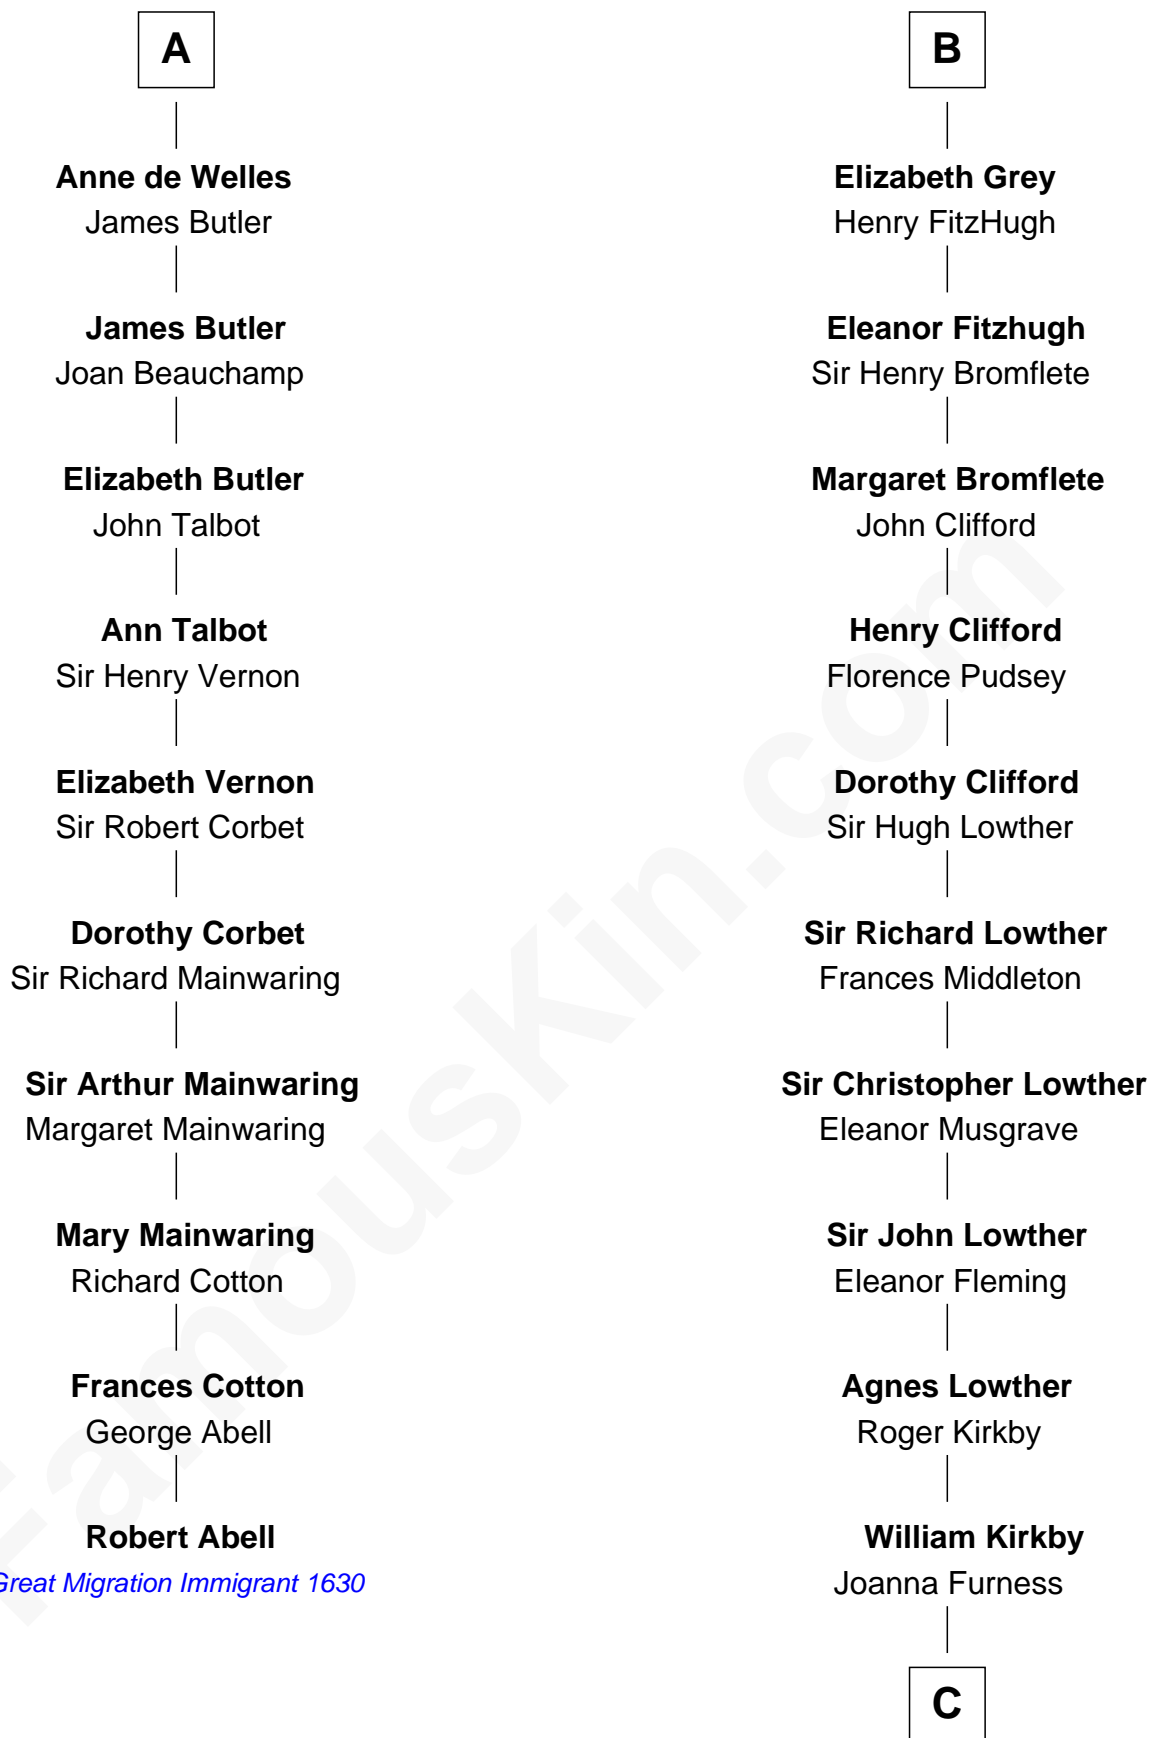

## Relationship Chart of

### Robert Abell

(c1605 - 1663) Great Migration Immigrant 1630

16th cousin 4 times removed of

### Fletcher Christian

Leader of the mutiny on the Bounty

**Robert Fitzrichard**

Maud de St. Liz

**C**

**Eleanor Kirkby**  
Humphrey Senhouse

**Bridget Senhouse**  
John Christian

**Charles Christian**  
Anne Dixon

**Fletcher Christian**  
*Leader of the mutiny on the Bounty*