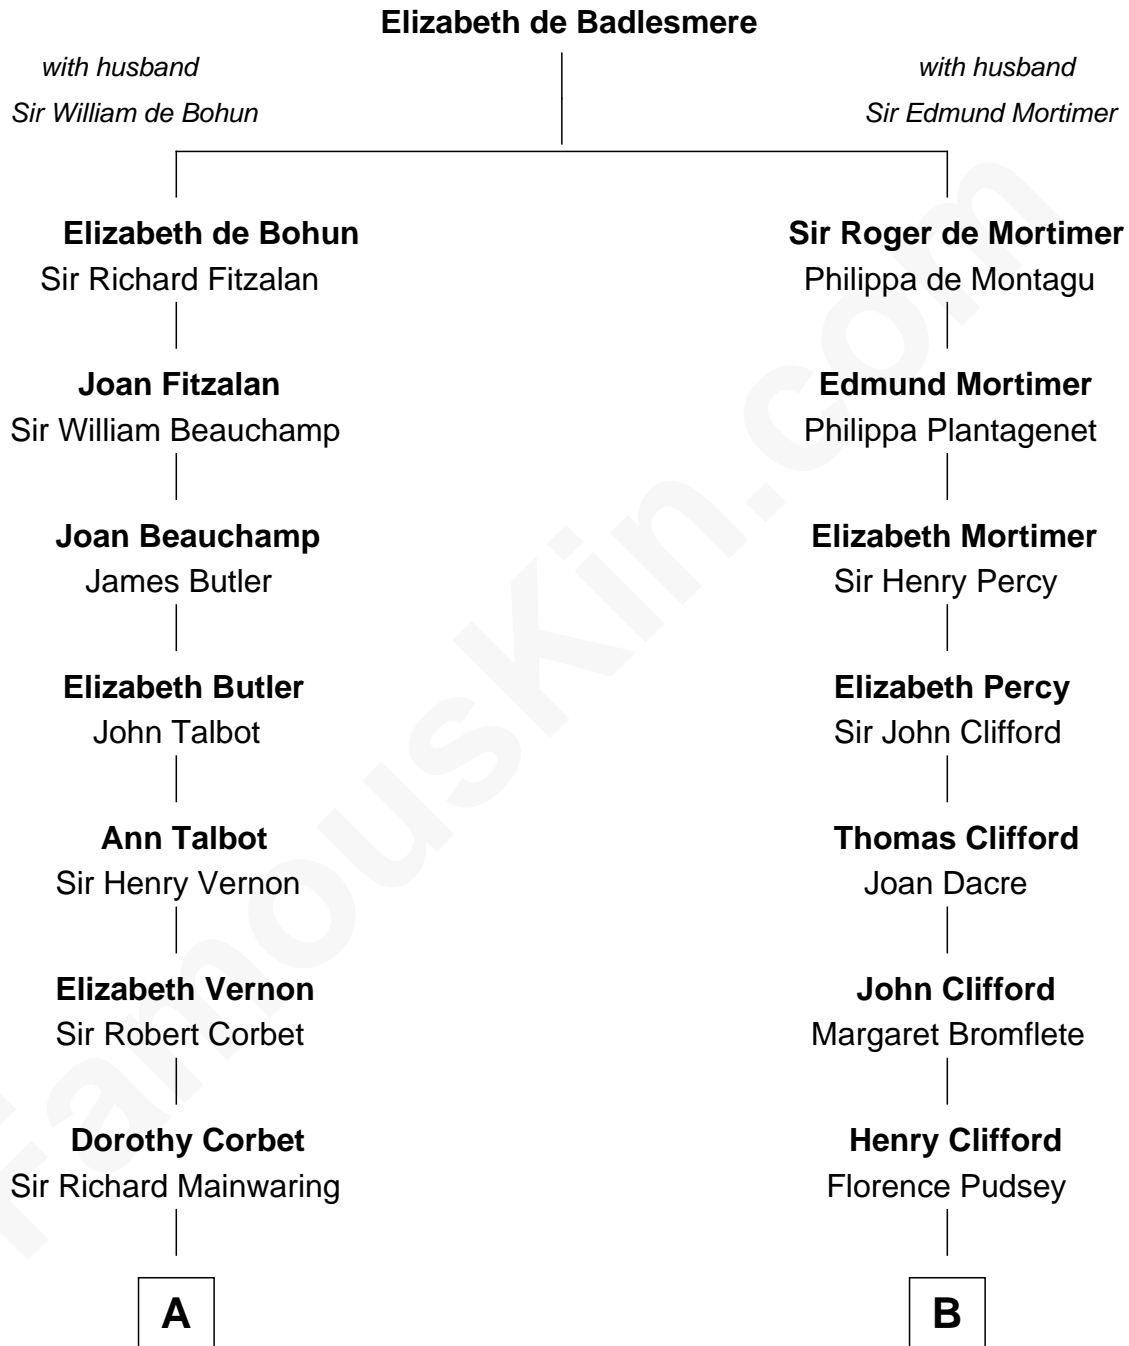

# FamousKin.com Relationship Chart of

**Robert Abell**

(c1605 - 1663) Great Migration Immigrant 1630

10th cousin 6 times removed of

**Fletcher Christian**

Leader of the mutiny on the Bounty

**A**

**Sir Arthur Mainwaring**  
Margaret Mainwaring

**Mary Mainwaring**  
Richard Cotton

**Frances Cotton**  
George Abell

**Robert Abell**  
*Great Migration Immigrant 1630*

**B**

**Dorothy Clifford**  
Sir Hugh Lowther

**Sir Richard Lowther**  
Frances Middleton

**Charles Christian**  
Anne Dixon

**Fletcher Christian**  
*Leader of the mutiny on the Bounty*