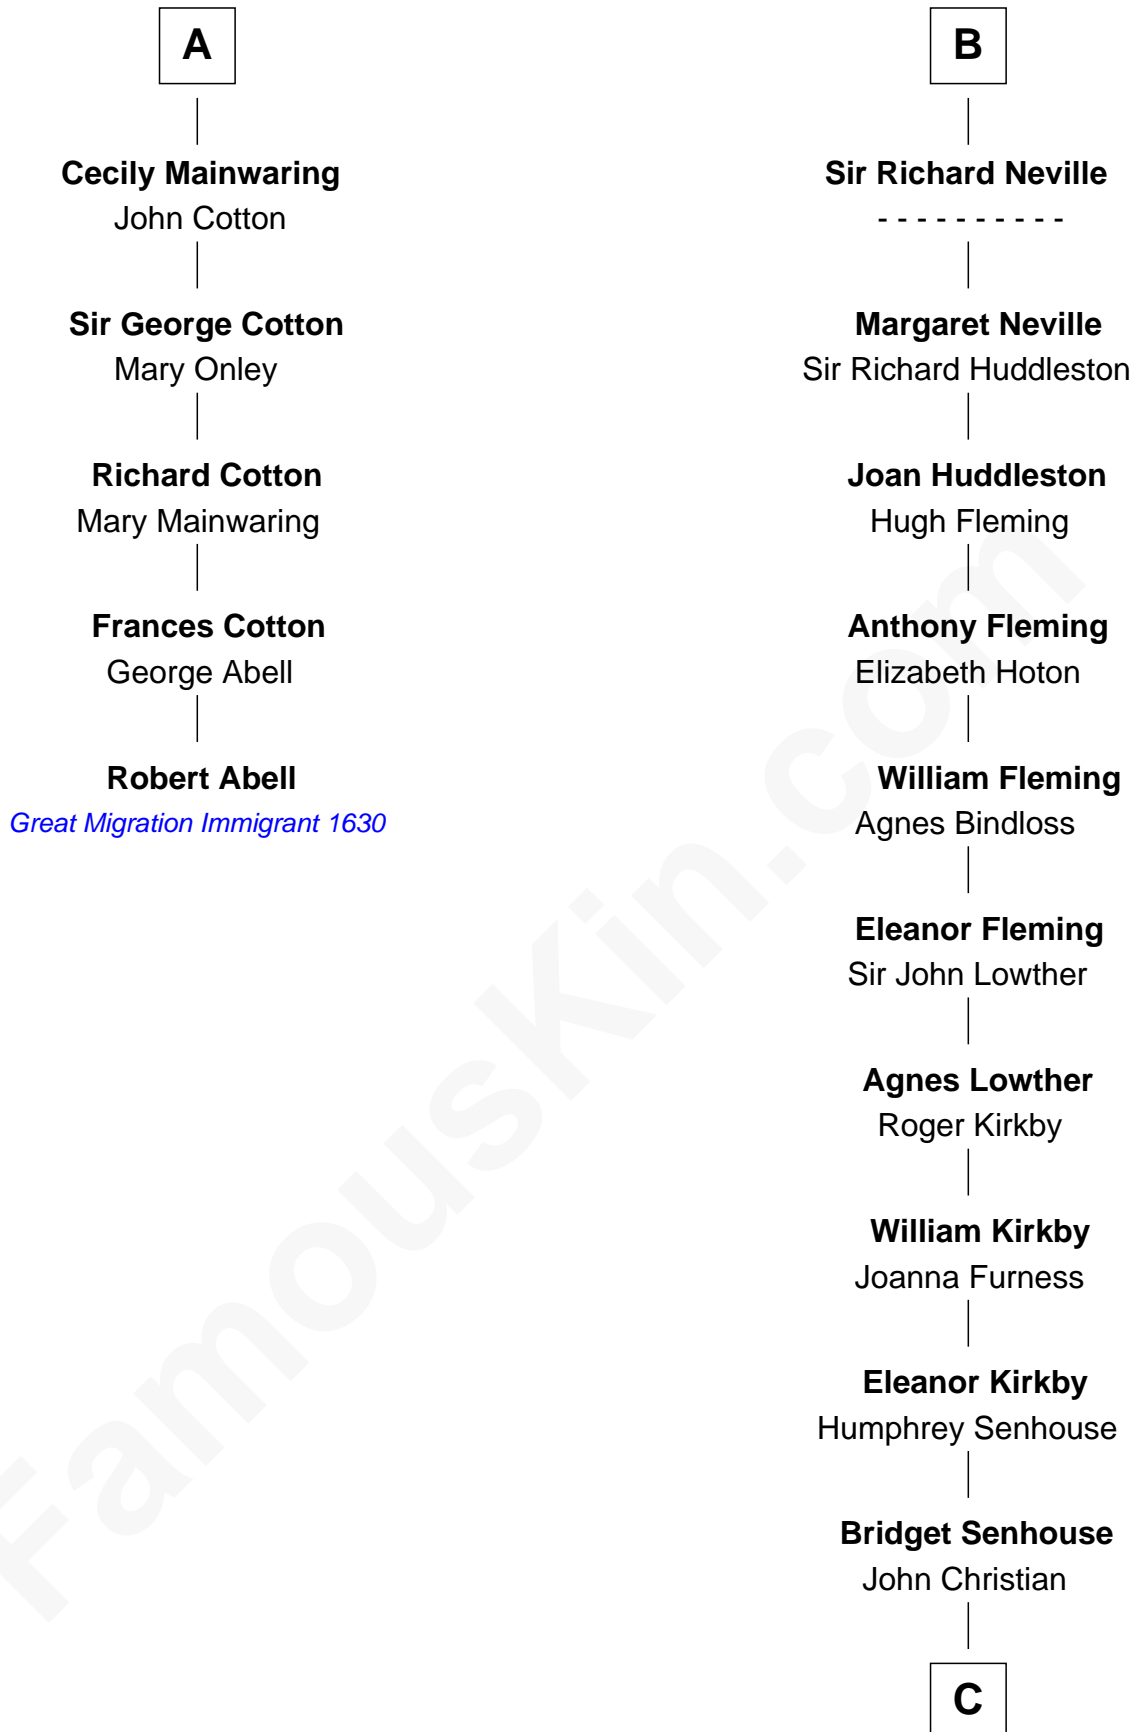

FamousKin.com

Relationship Chart of

Robert Abell

(c1605 - 1663) Great Migration Immigrant 1630

11th cousin 7 times removed of

Fletcher Christian

Leader of the mutiny on the Bounty

Sir Roger de Quincy
Helen of Galloway

C

Charles Christian

Anne Dixon

Fletcher Christian

Leader of the mutiny on the Bounty

FamousKin.com