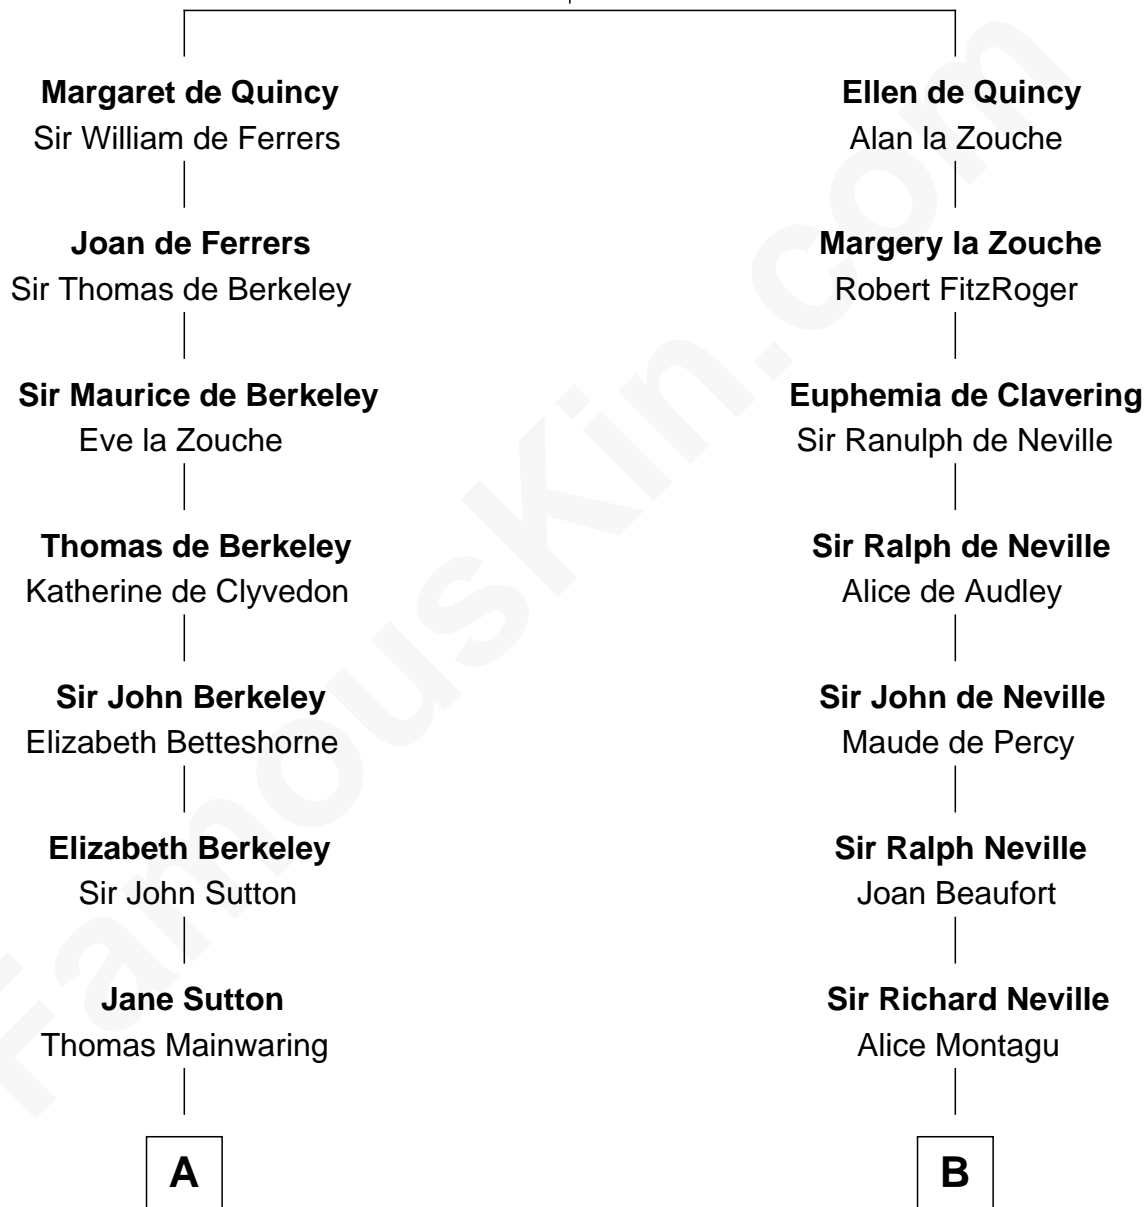

FamousKin.com

Relationship Chart of

Robert Abell

(c1605 - 1663) Great Migration Immigrant 1630

11th cousin 7 times removed of

Fletcher Christian

Leader of the mutiny on the Bounty

Sir Roger de Quincy
Helen of Galloway

C

Charles Christian

Anne Dixon

Fletcher Christian

Leader of the mutiny on the Bounty

FamousKin.com