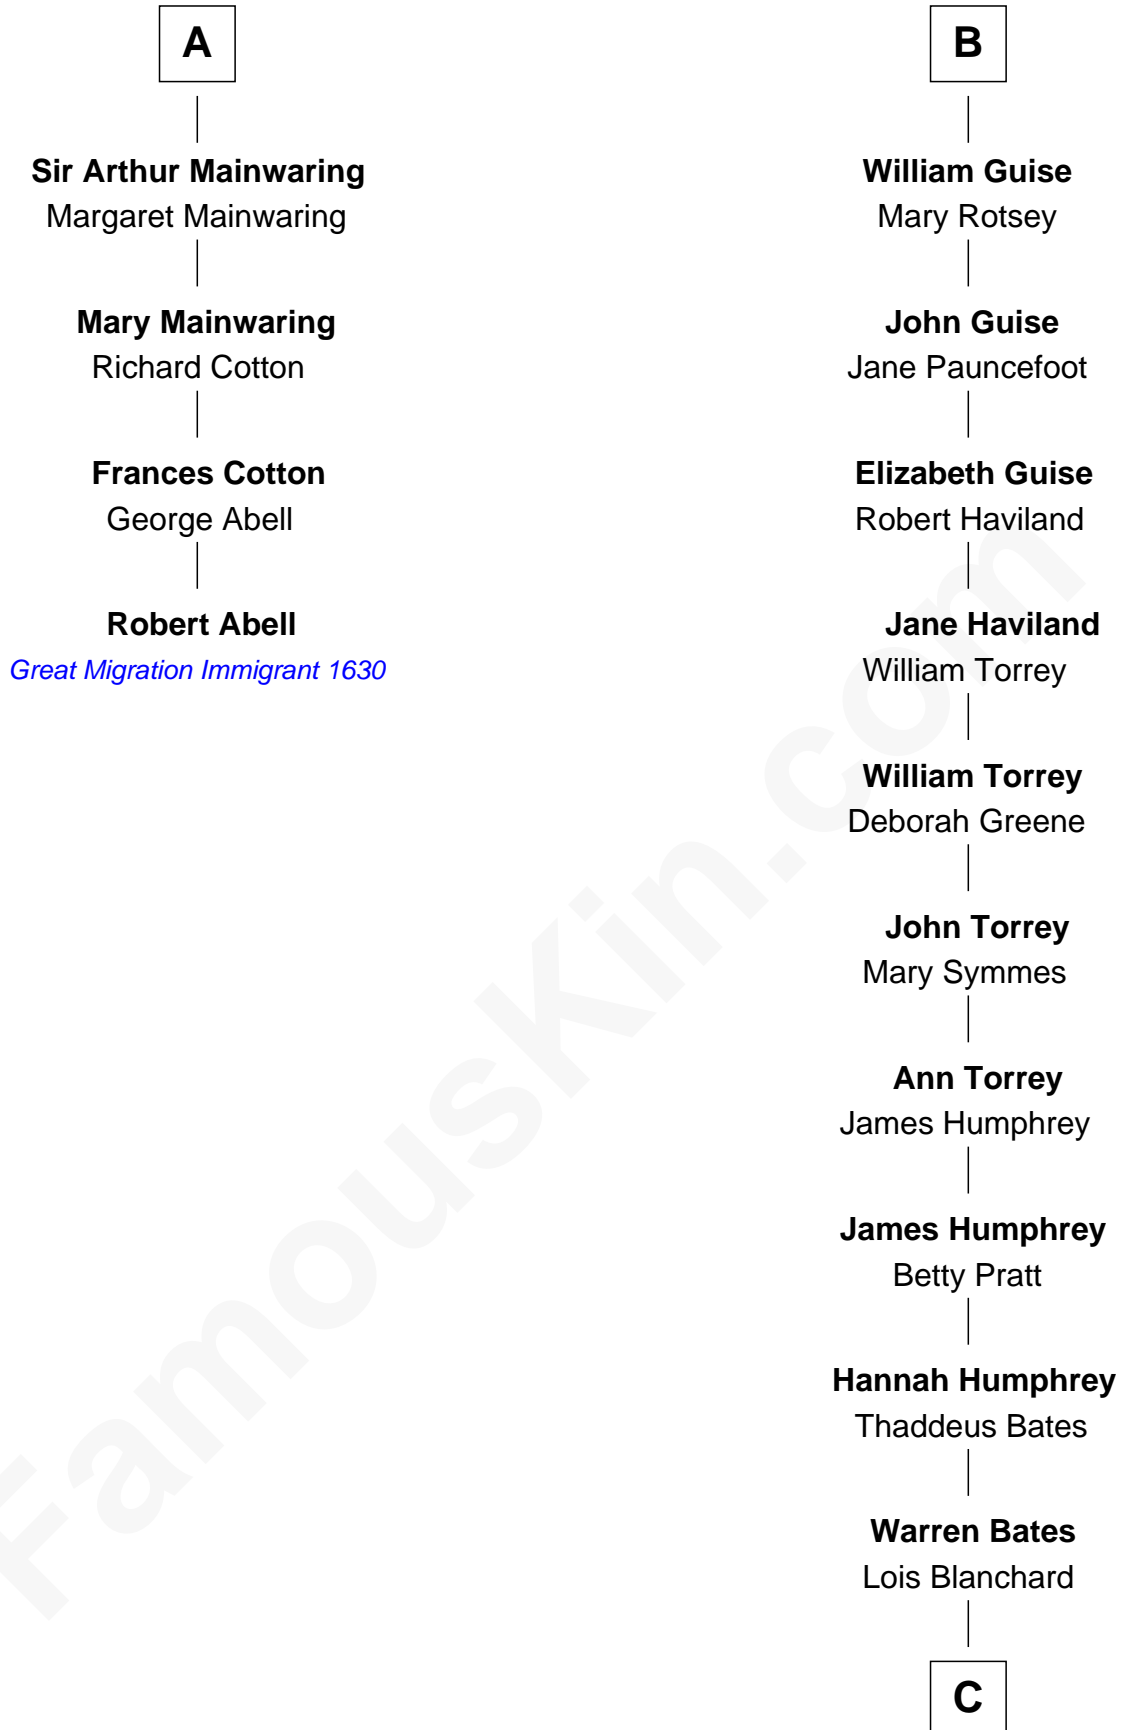

FamousKin.com Relationship Chart of

Robert Abell

(c1605 - 1663) Great Migration Immigrant 1630

10th cousin 11 times removed of

Hal Holbrook

TV and Movie Actor

Elizabeth de Badlesmere

with husband
Sir William de Bohun

with husband
Sir Edmund Mortimer

C

Jane White Bates

Allen Vining

Lois Bates Vining

George Holbrook

Allen Vining Holbrook

Minnie Alberta Rowe