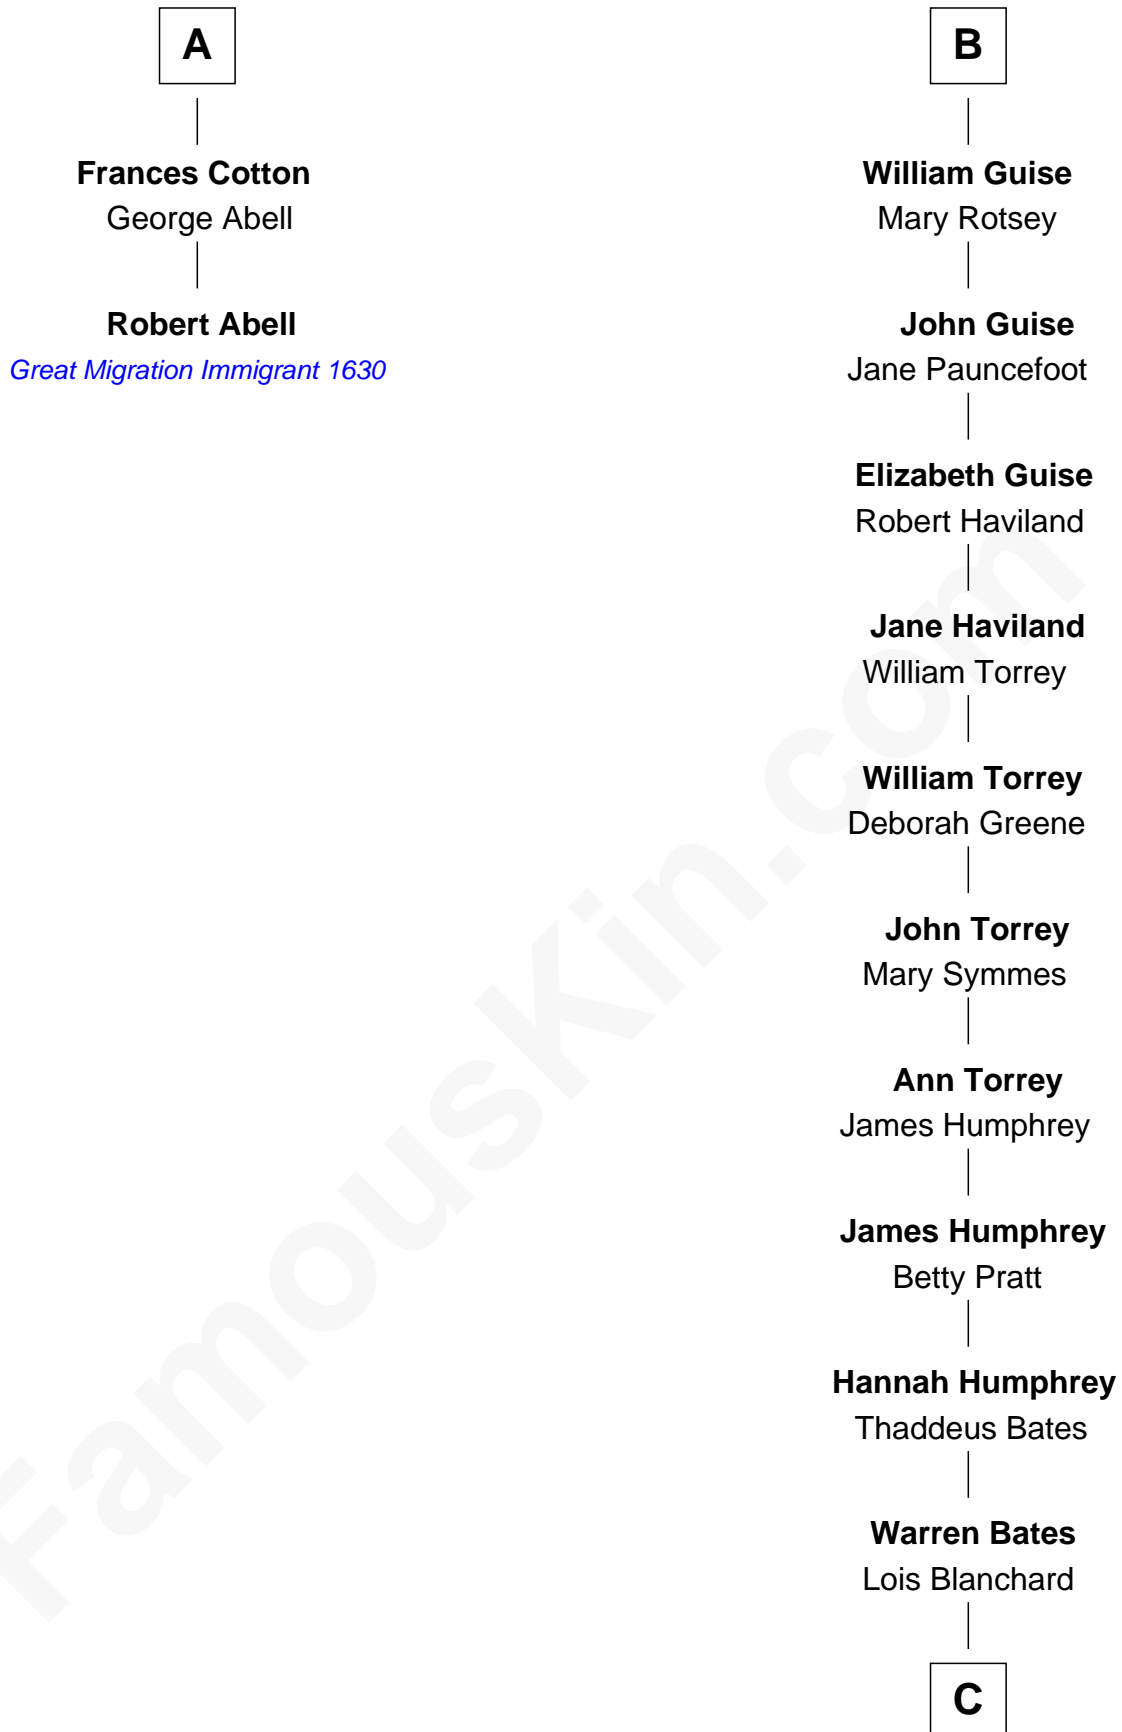

FamousKin.com Relationship Chart of

Robert Abell

(c1605 - 1663) Great Migration Immigrant 1630

8th cousin 13 times removed of

Hal Holbrook

TV and Movie Actor

Sir Maurice de Berkeley

Eve la Zouche

Cecily Mainwaring

John Cotton

Sir George Cotton

Mary Onley

Richard Cotton

Mary Mainwaring

A

Maurice de Berkeley

Anne Stafford

Anne Berkeley

Sir John Guise

John Guise

Tacy Grey

B

C

Jane White Bates

Allen Vining

Lois Bates Vining

George Holbrook

Allen Vining Holbrook

Minnie Alberta Rowe

Harold Rowe Holbrook

Aileen R. Davenport

Hal Holbrook