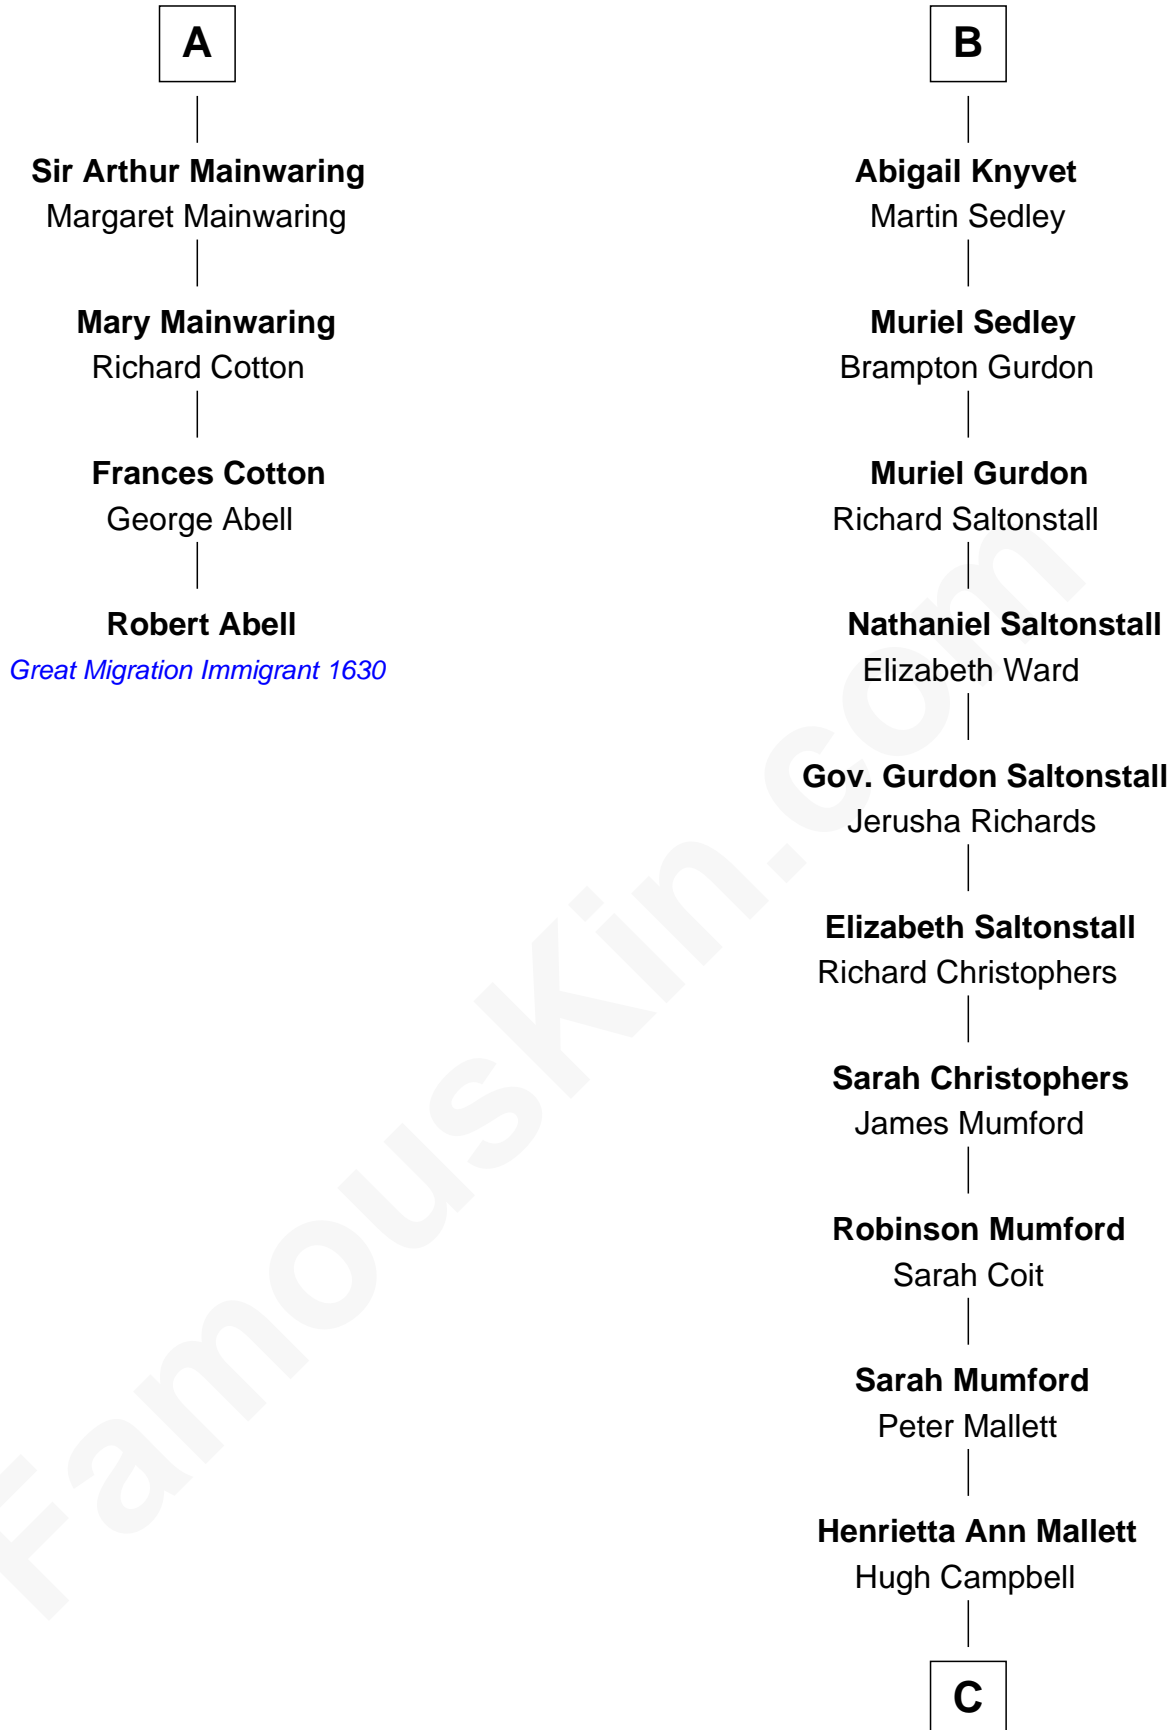

FamousKin.com

Relationship Chart of

Robert Abell

(c1605 - 1663) Great Migration Immigrant 1630

10th cousin 10 times removed of

Angela Y. Davis

Civil Rights Activist and former Black Panther

Sir William de Ros
Margery de Badlesmere

C

Henrietta C. Campbell
Murphy Valentine Jones

Murphy Renchor Jones
Mollie Spencer

Benjamin Frank Davis
Sallye Margarite Bell

Angela Y. Davis

Civil Rights Activist and former Black Panther