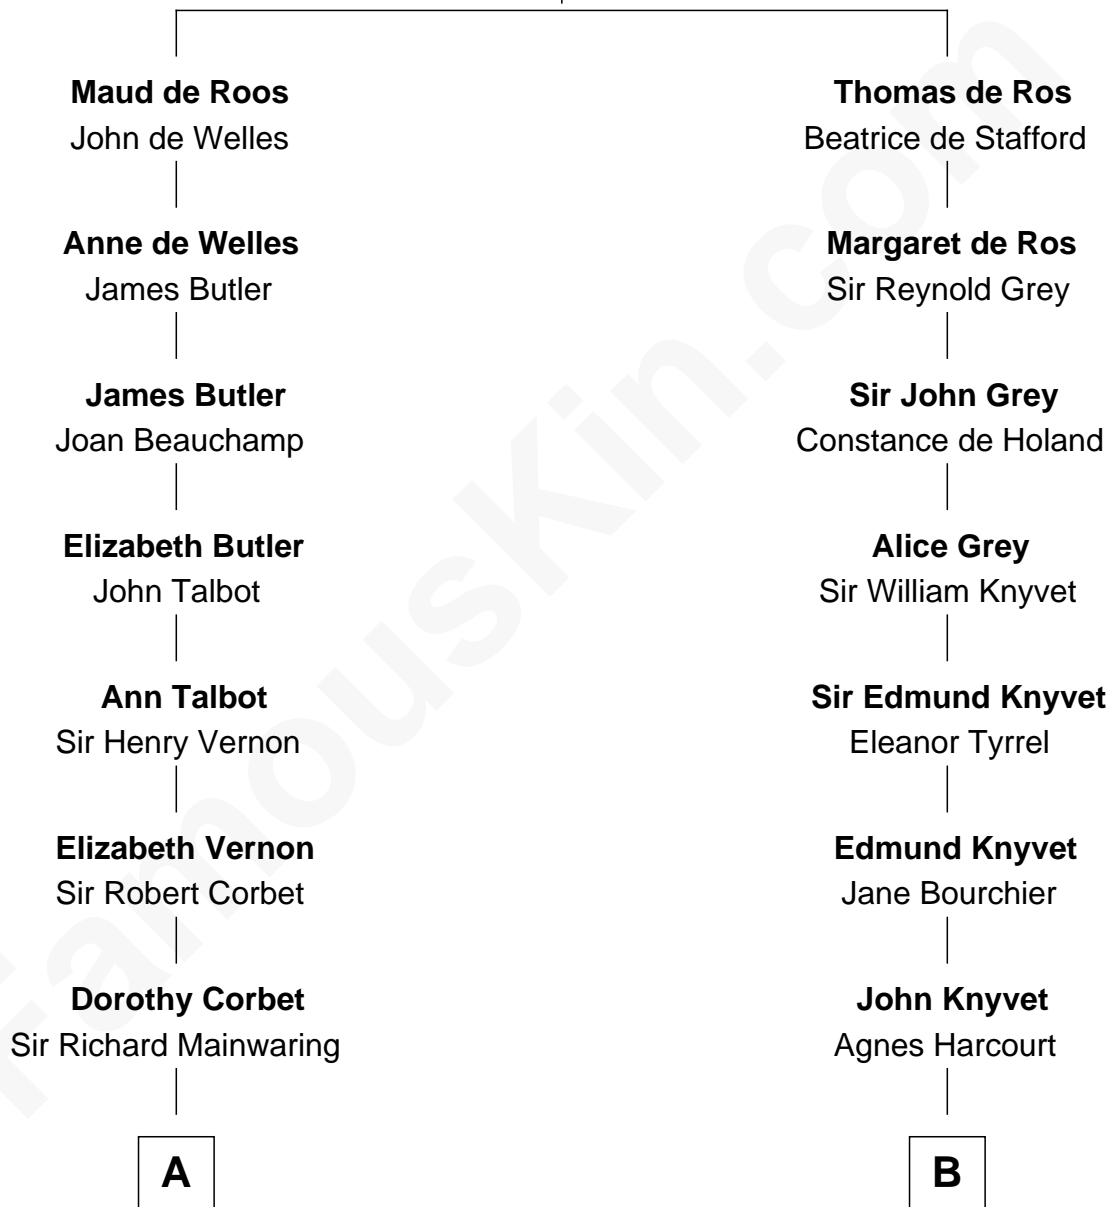

FamousKin.com

Relationship Chart of

Robert Abell

(c1605 - 1663) Great Migration Immigrant 1630

10th cousin 10 times removed of

Angela Y. Davis

Civil Rights Activist and former Black Panther

Sir William de Ros
Margery de Badlesmere

C

Henrietta C. Campbell
Murphy Valentine Jones

Murphy Renchor Jones
Mollie Spencer

Benjamin Frank Davis
Sallye Margarite Bell

Angela Y. Davis

Civil Rights Activist and former Black Panther