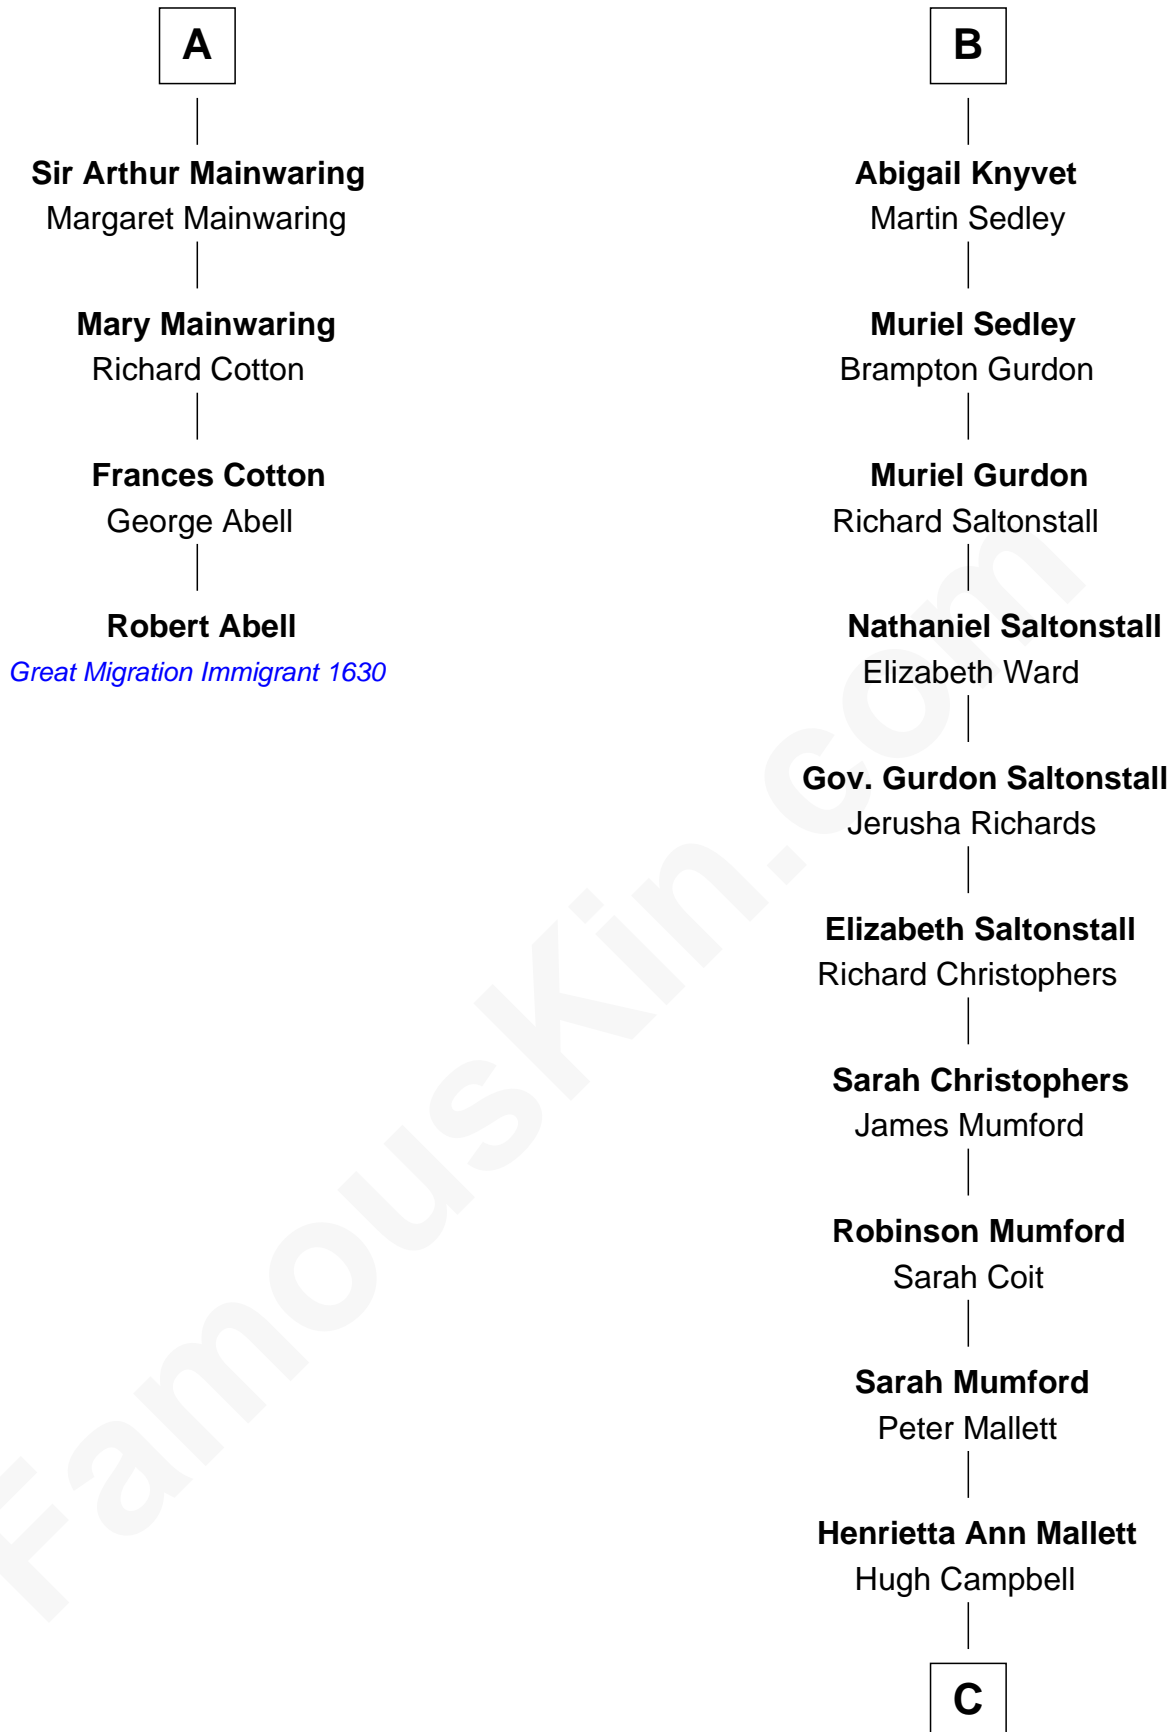

FamousKin.com Relationship Chart of

Robert Abell

(c1605 - 1663) *Great Migration Immigrant 1630*

10th cousin 10 times removed of

Angela Y. Davis

Civil Rights Activist and former Black Panther

Richard Fitzalan
Eleanor Plantagenet

C

Henrietta C. Campbell
Murphy Valentine Jones

Murphy Renchor Jones
Mollie Spencer

Benjamin Frank Davis
Sallye Margarite Bell

Angela Y. Davis

Civil Rights Activist and former Black Panther