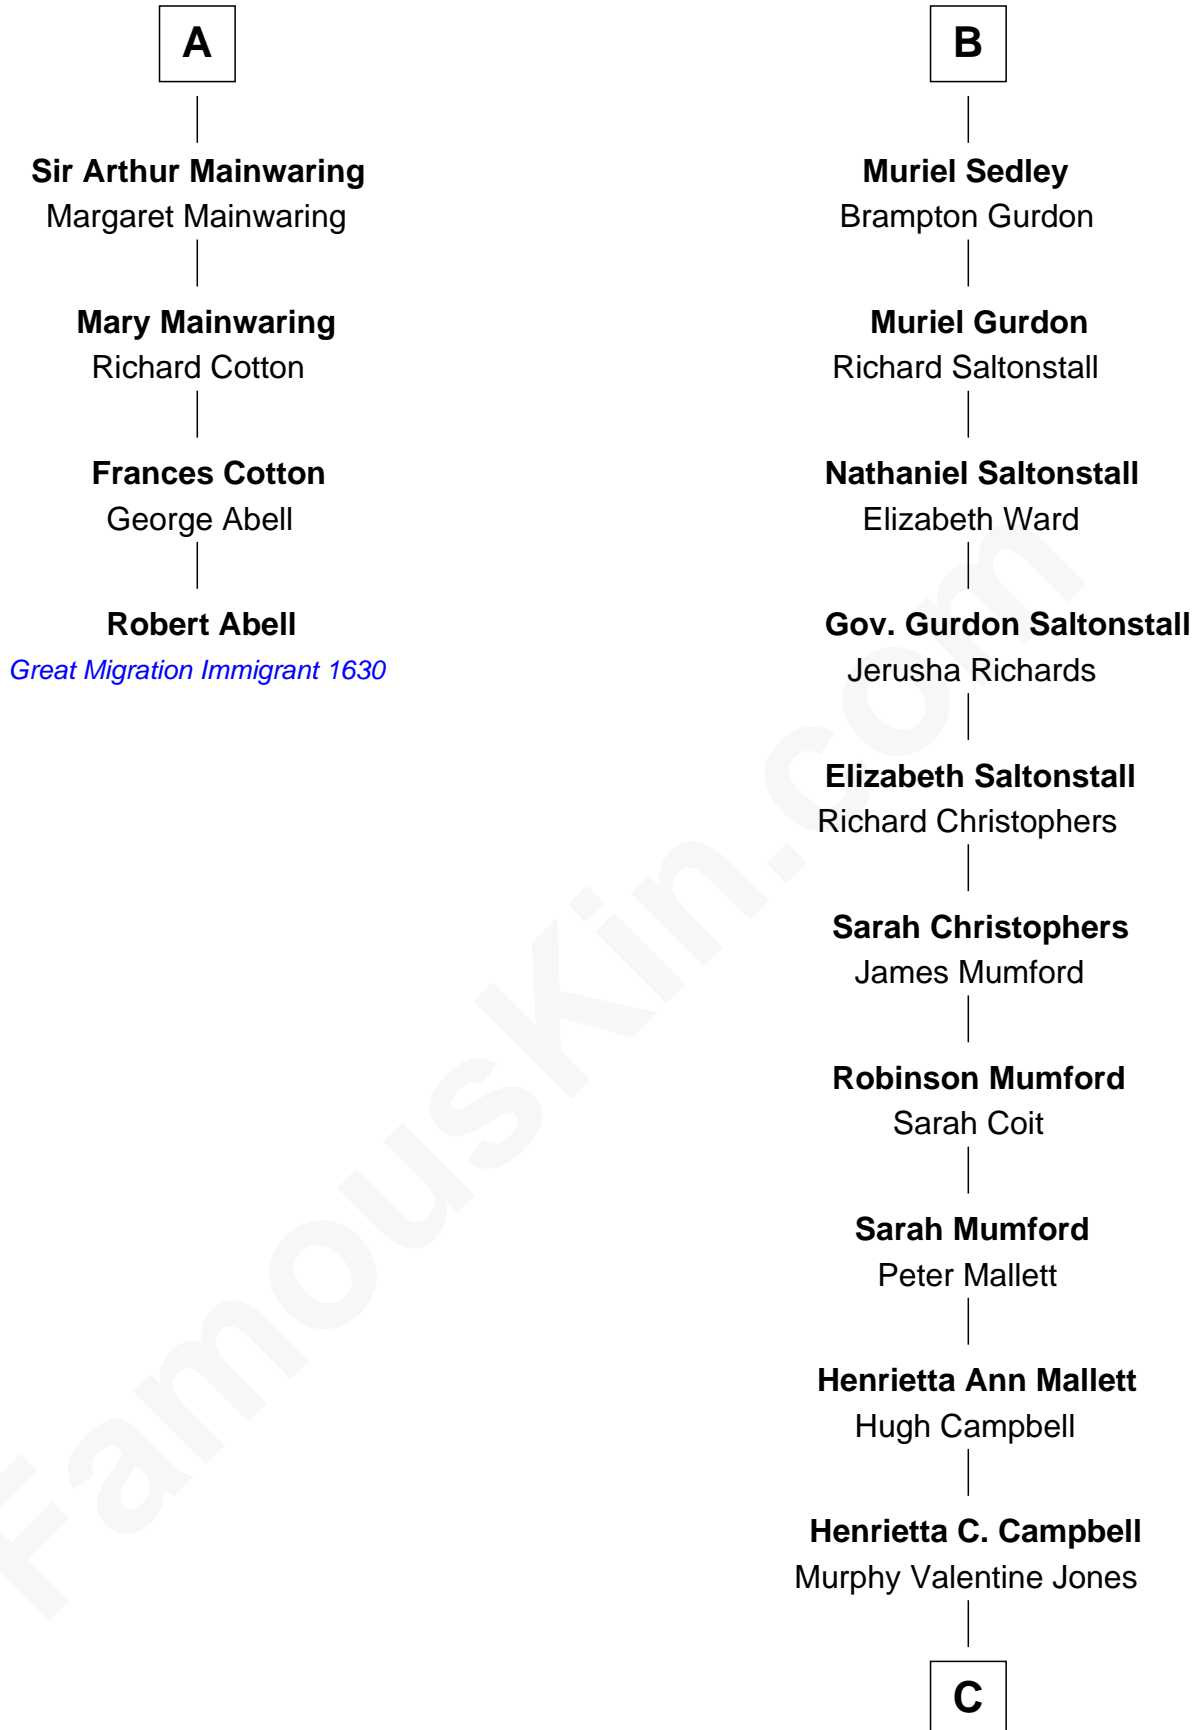

FamousKin.com Relationship Chart of

Robert Abell

(c1605 - 1663) Great Migration Immigrant 1630

10th cousin 9 times removed of

Angela Y. Davis

Civil Rights Activist and former Black Panther

C

Murphy Renchor Jones

Mollie Spencer

Benjamin Frank Davis

Sallye Margarite Bell

Angela Y. Davis

Civil Rights Activist and former Black Panther

Angela Y. Davis photo by [Bernard Gotfryd](#)