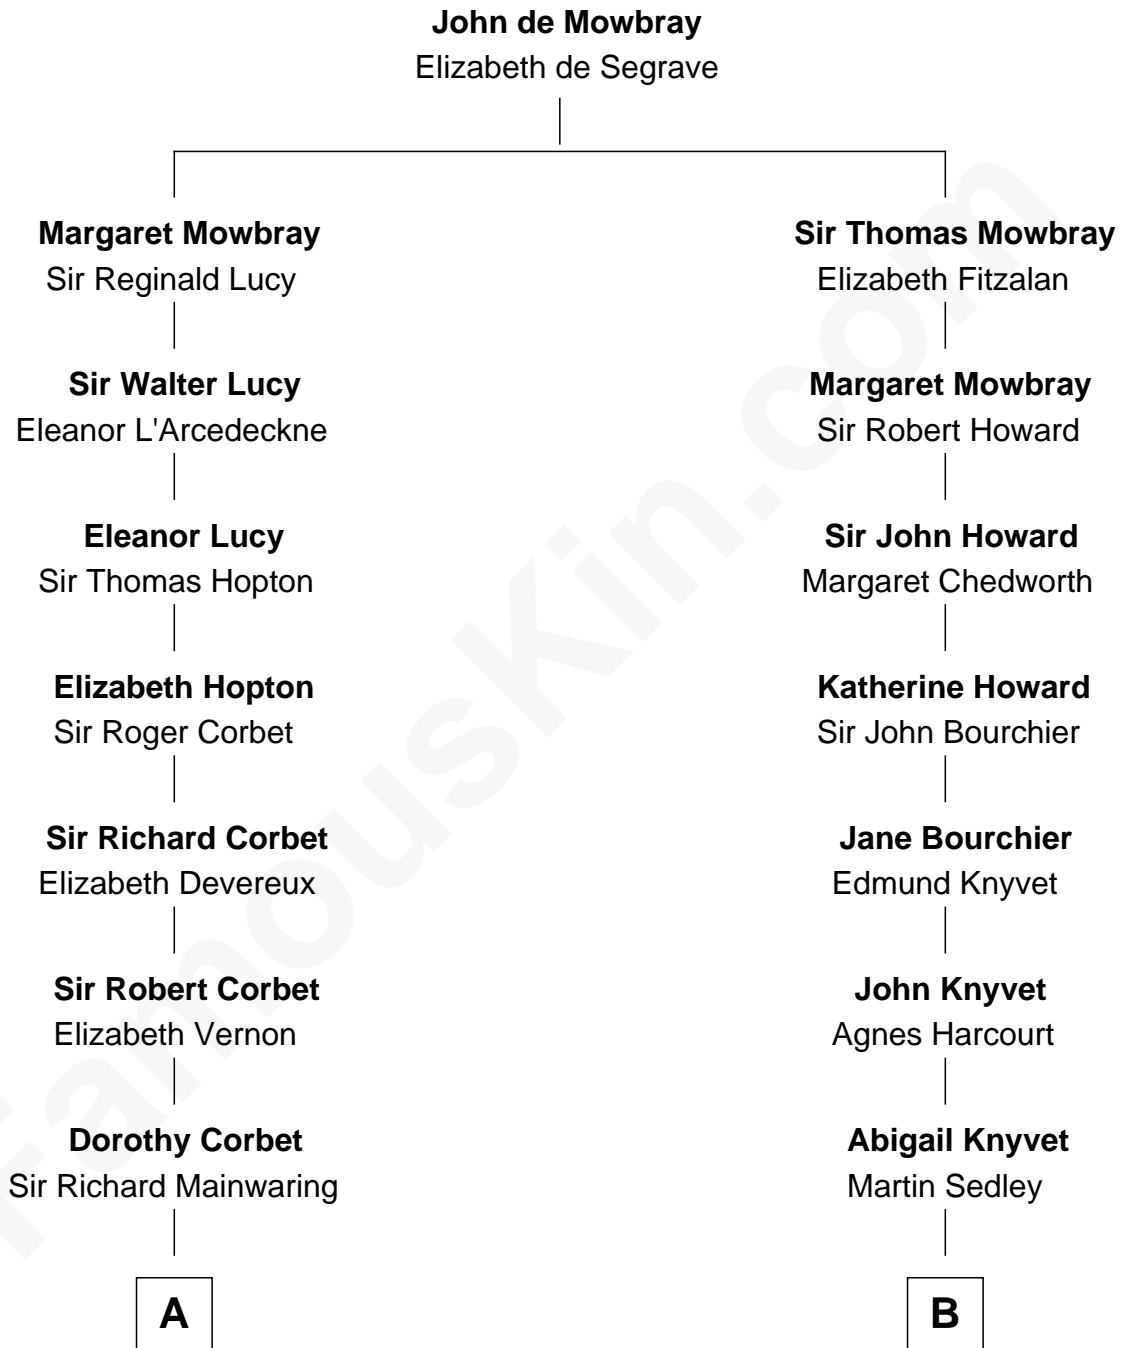

FamousKin.com Relationship Chart of

Robert Abell

(c1605 - 1663) Great Migration Immigrant 1630

10th cousin 9 times removed of

Angela Y. Davis

Civil Rights Activist and former Black Panther

C

Murphy Renchor Jones

Mollie Spencer

Benjamin Frank Davis

Sallye Margarite Bell

Angela Y. Davis

Civil Rights Activist and former Black Panther

Angela Y. Davis photo by [Bernard Gotfryd](#)