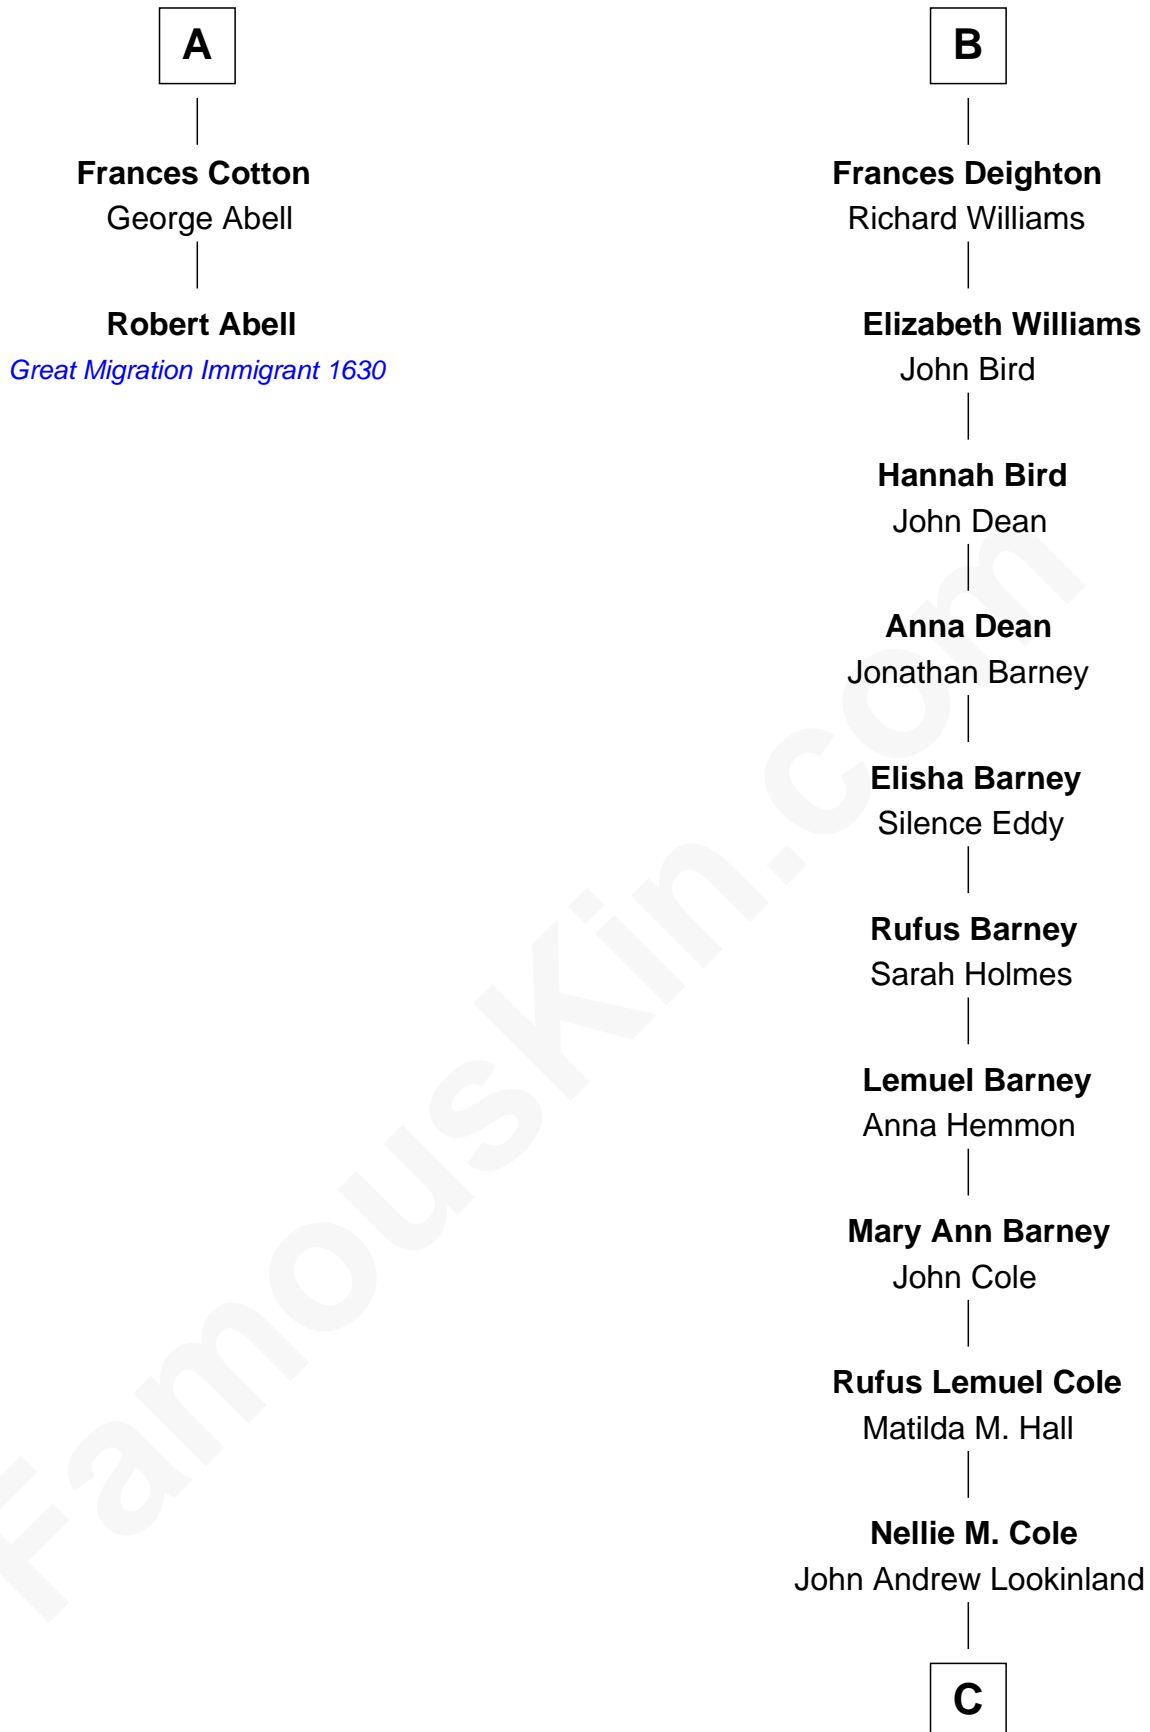

FamousKin.com Relationship Chart of

Robert Abell

(c1605 - 1663) Great Migration Immigrant 1630

8th cousin 11 times removed of

Michael Lookinland

TV Actor

Sir Edmund Ferrers

Ellen Roche

C

Orrin Paul Lookinland

Madeline Tait

Paul Russell Lookinland

Karen Ruth McKinney

Michael Lookinland

TV Actor

FamousKin.com