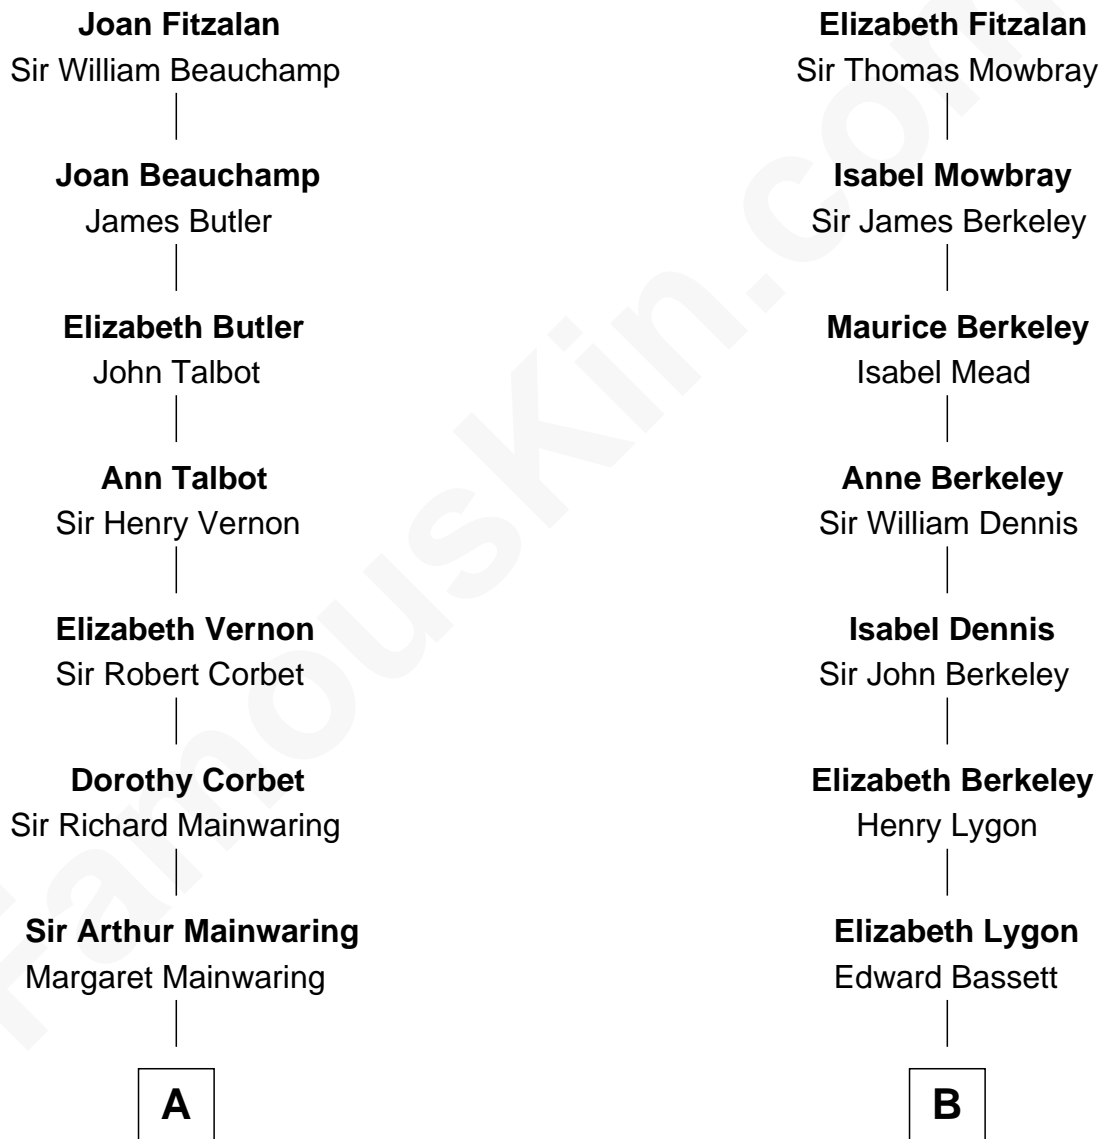

FamousKin.com Relationship Chart of

Robert Abell

(c1605 - 1663) Great Migration Immigrant 1630

9th cousin 11 times removed of

Michael Lookinland

TV Actor

Sir Richard Fitzalan

Elizabeth de Bohun