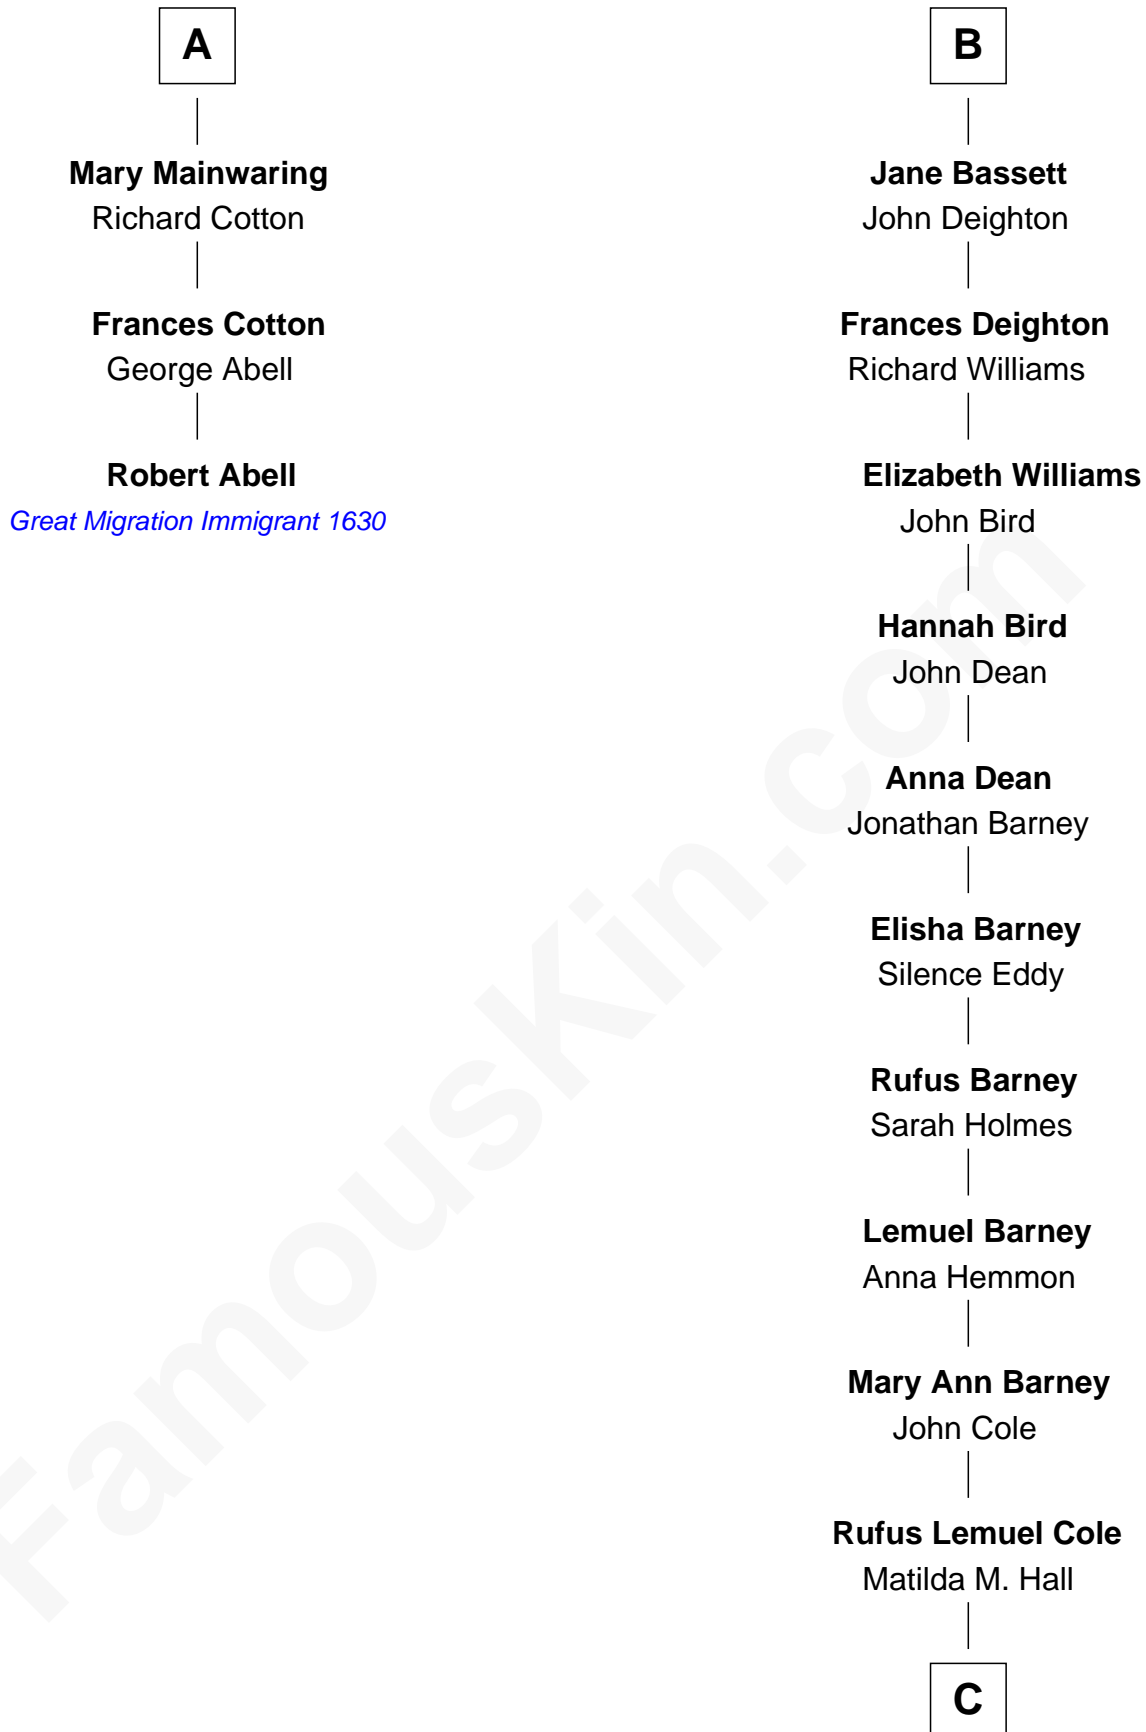

FamousKin.com Relationship Chart of

Robert Abell

(c1605 - 1663) Great Migration Immigrant 1630

9th cousin 11 times removed of

Michael Lookinland

TV Actor

Sir Richard Fitzalan

Elizabeth de Bohun

C

—
Nellie M. Cole

John Andrew Lookinland

—
Orrin Paul Lookinland

Madeline Tait

—
Paul Russell Lookinland

Karen Ruth McKinney

—
Michael Lookinland