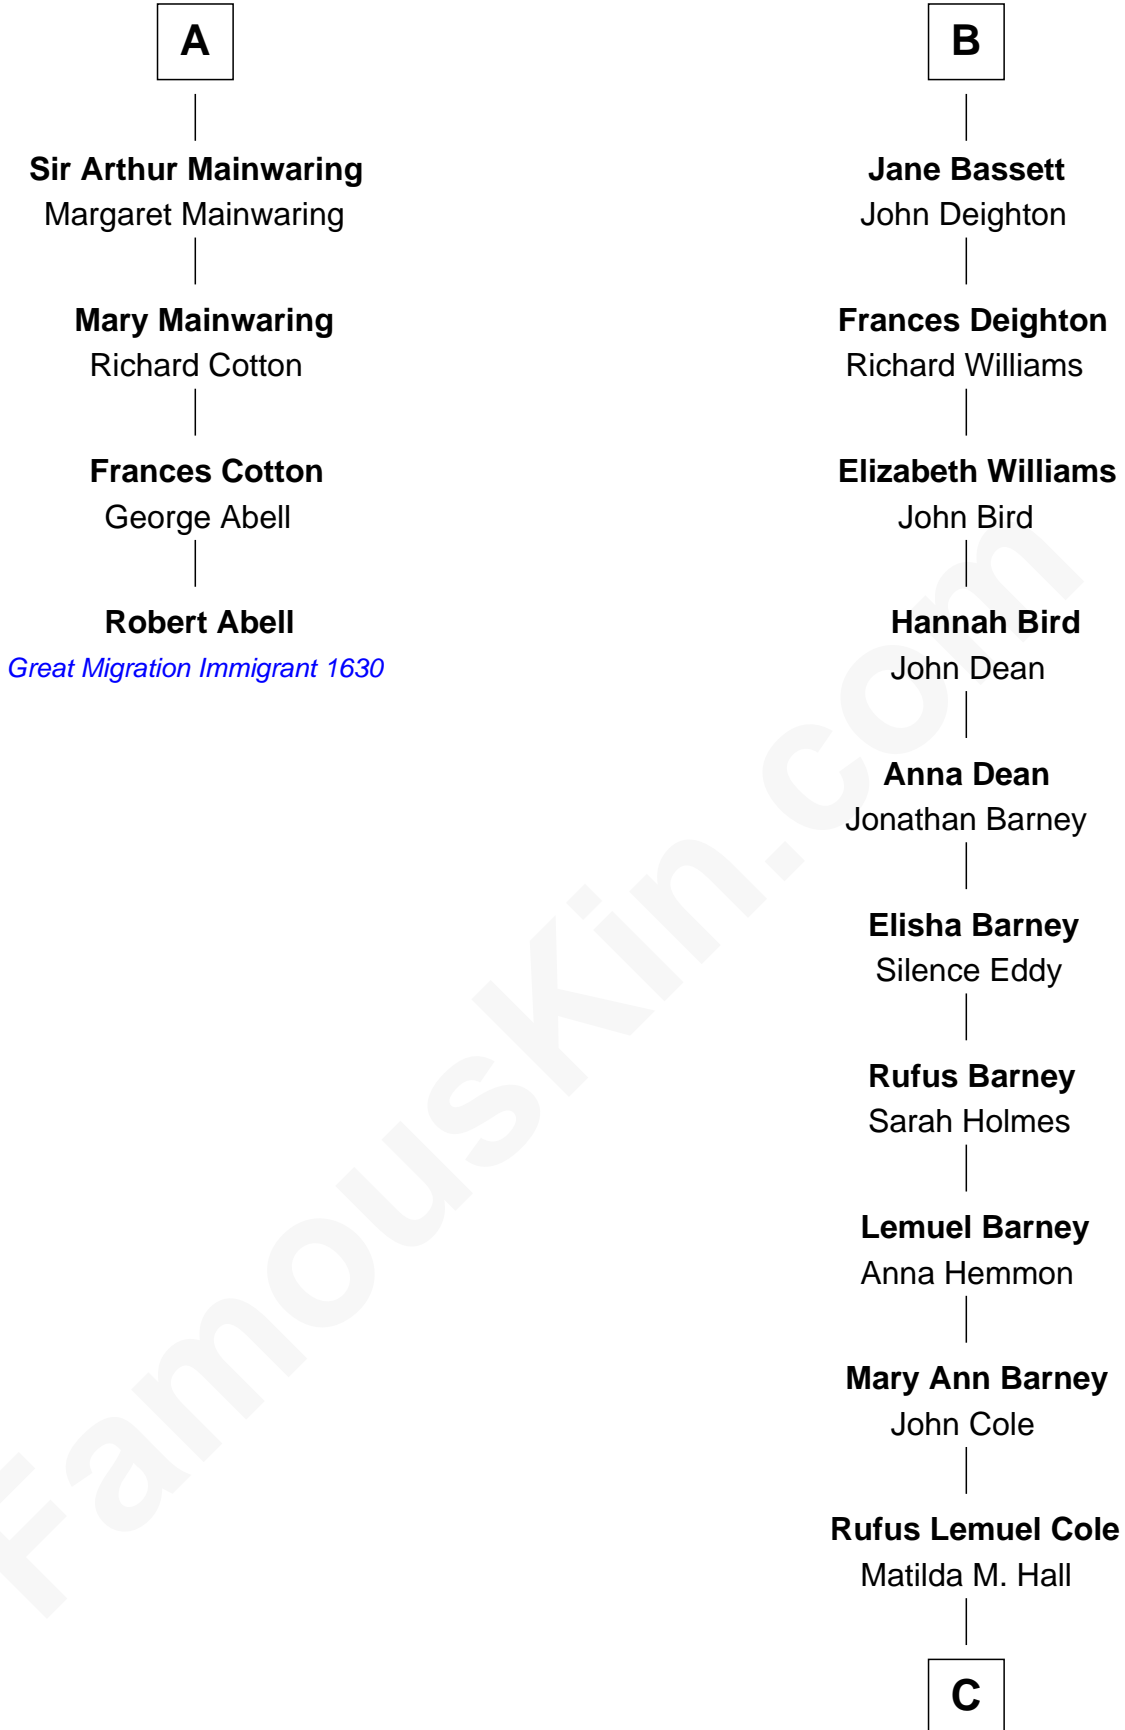

FamousKin.com

Relationship Chart of

Robert Abell

(c1605 - 1663) Great Migration Immigrant 1630

10th cousin 10 times removed of

Michael Lookinland

TV Actor

C