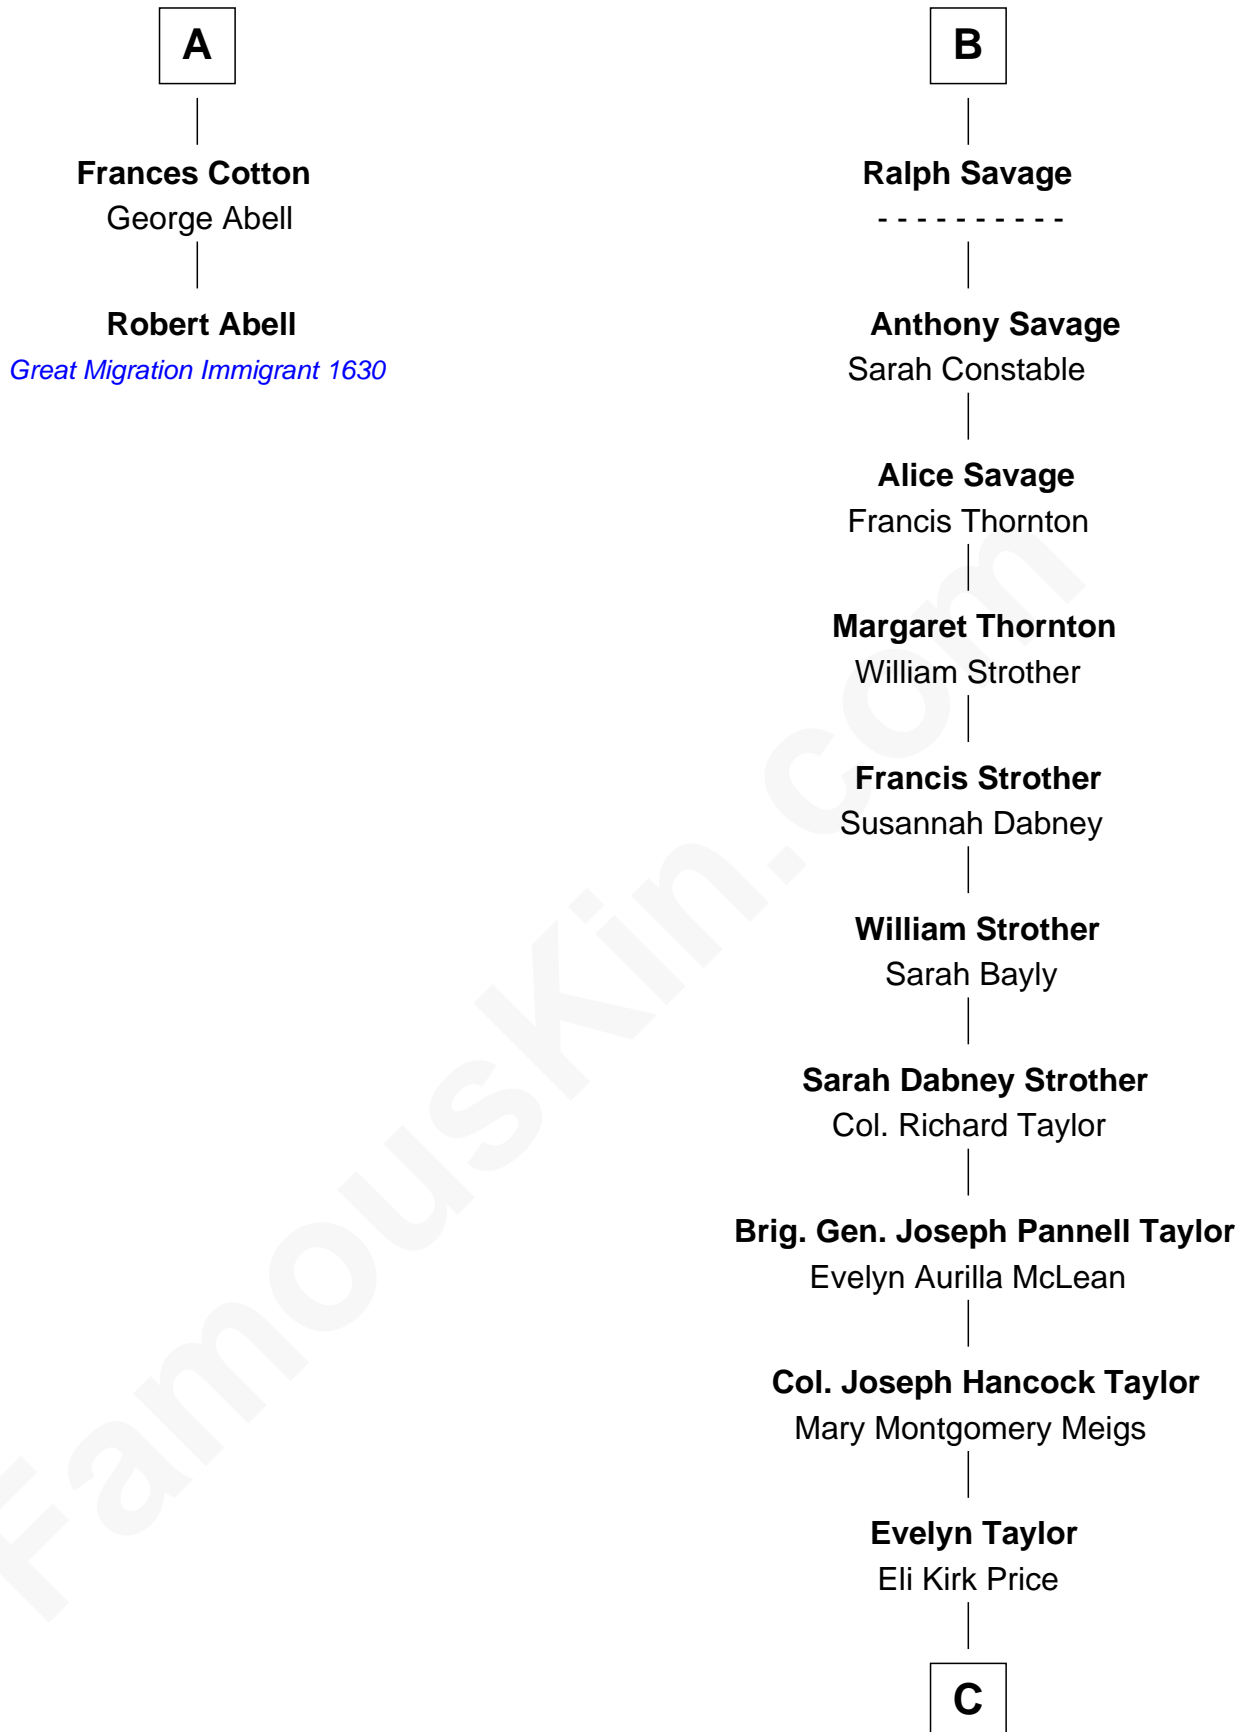

FamousKin.com

Relationship Chart of

Robert Abell

(c1605 - 1663) Great Migration Immigrant 1630

8th cousin 11 times removed of

Parker Stevenson

TV and Movie Actor

Sir Edmund Ferrers

Ellen Roche

C

Philip Price

Sarah Meade Harrison

Sarah Meade Price

Richard Stevenson Parker

Parker Stevenson

TV and Movie Actor