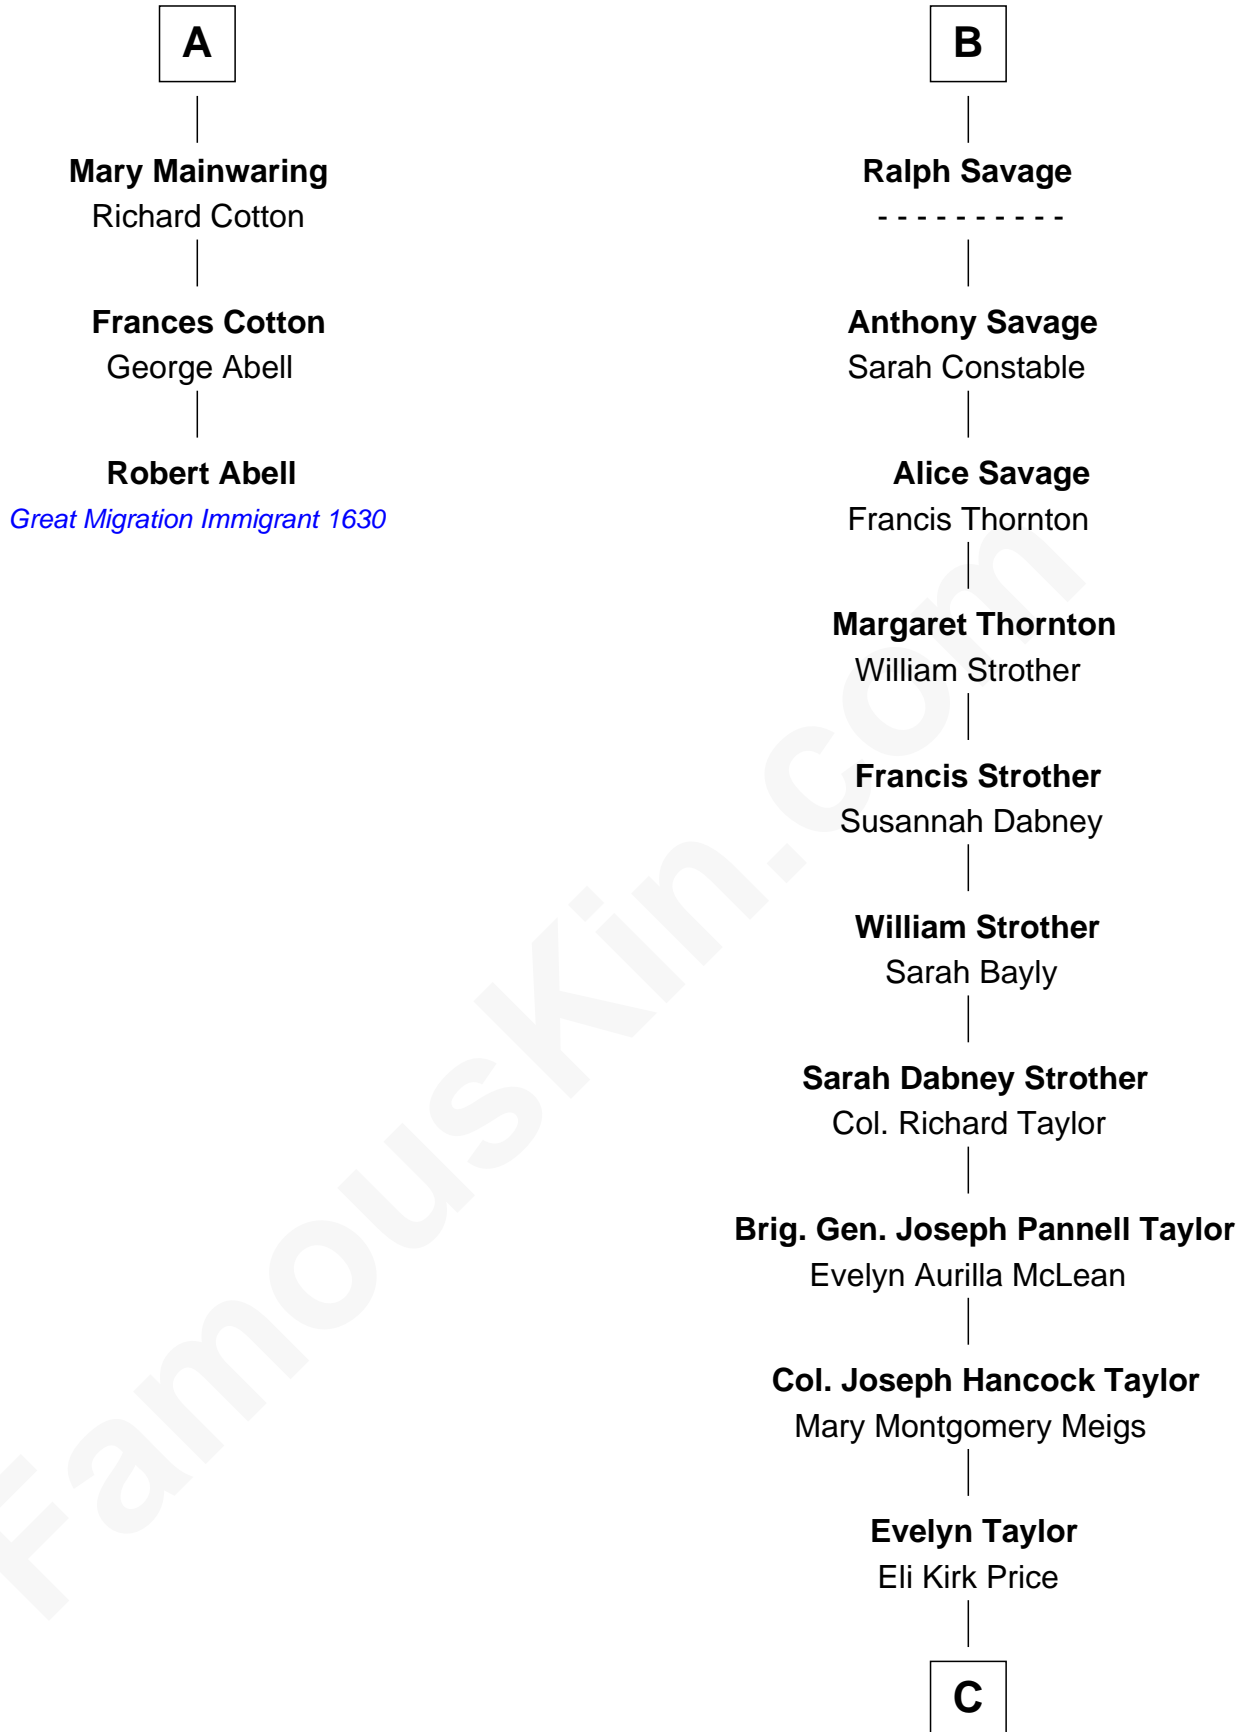

FamousKin.com

Relationship Chart of

Robert Abell

(c1605 - 1663) Great Migration Immigrant 1630

9th cousin 10 times removed of

Parker Stevenson

TV and Movie Actor

Sir Richard Fitzalan

Elizabeth de Bohun

C

Philip Price

Sarah Meade Harrison

Sarah Meade Price

Richard Stevenson Parker

Parker Stevenson

TV and Movie Actor