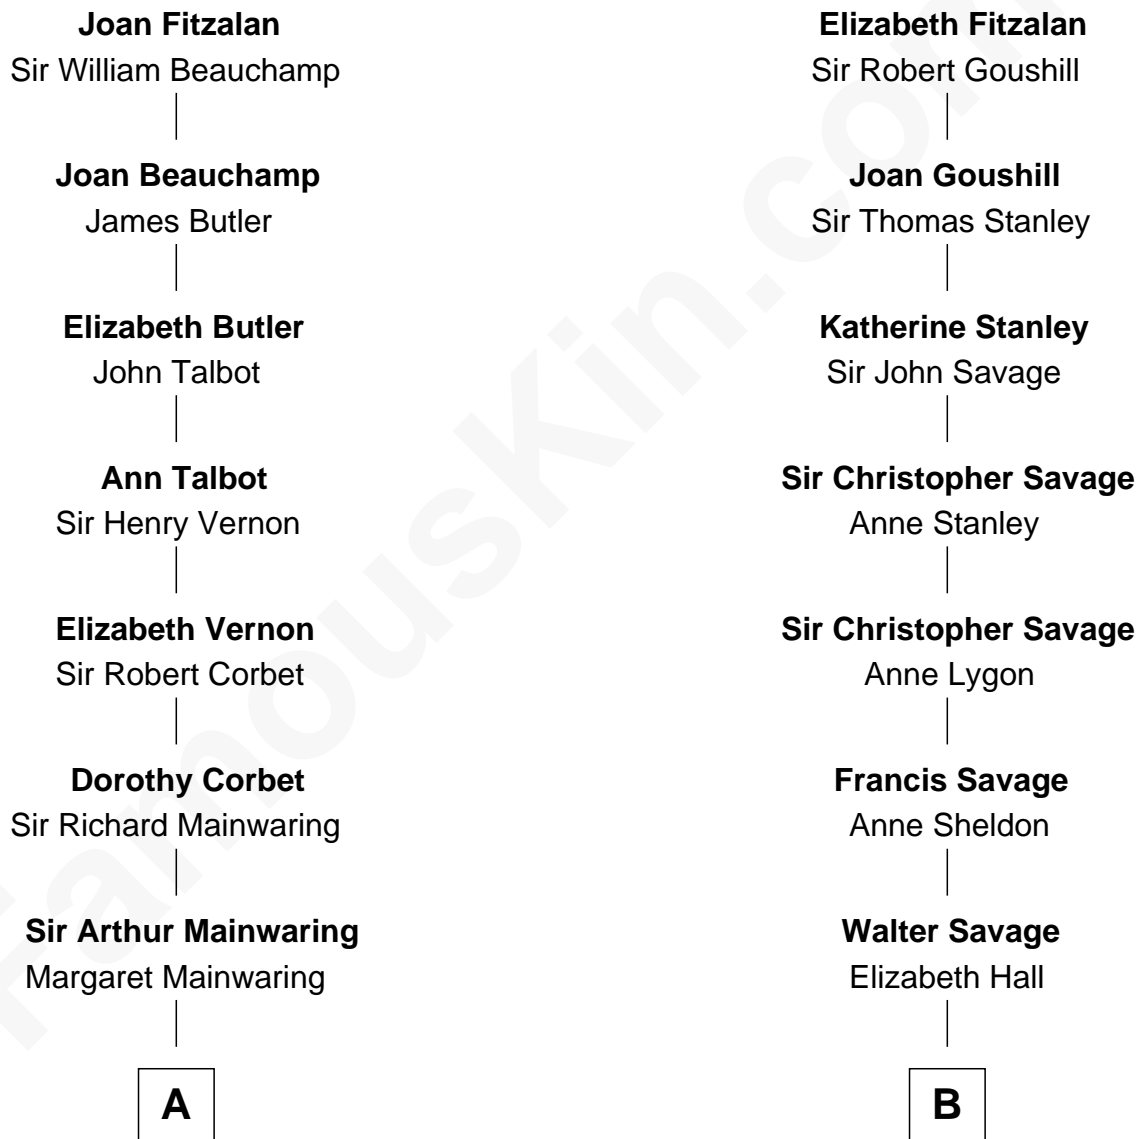

FamousKin.com

Relationship Chart of

Robert Abell

(c1605 - 1663) Great Migration Immigrant 1630

9th cousin 10 times removed of

Parker Stevenson

TV and Movie Actor

Sir Richard Fitzalan

Elizabeth de Bohun

C

Philip Price

Sarah Meade Harrison

Sarah Meade Price

Richard Stevenson Parker

Parker Stevenson

TV and Movie Actor