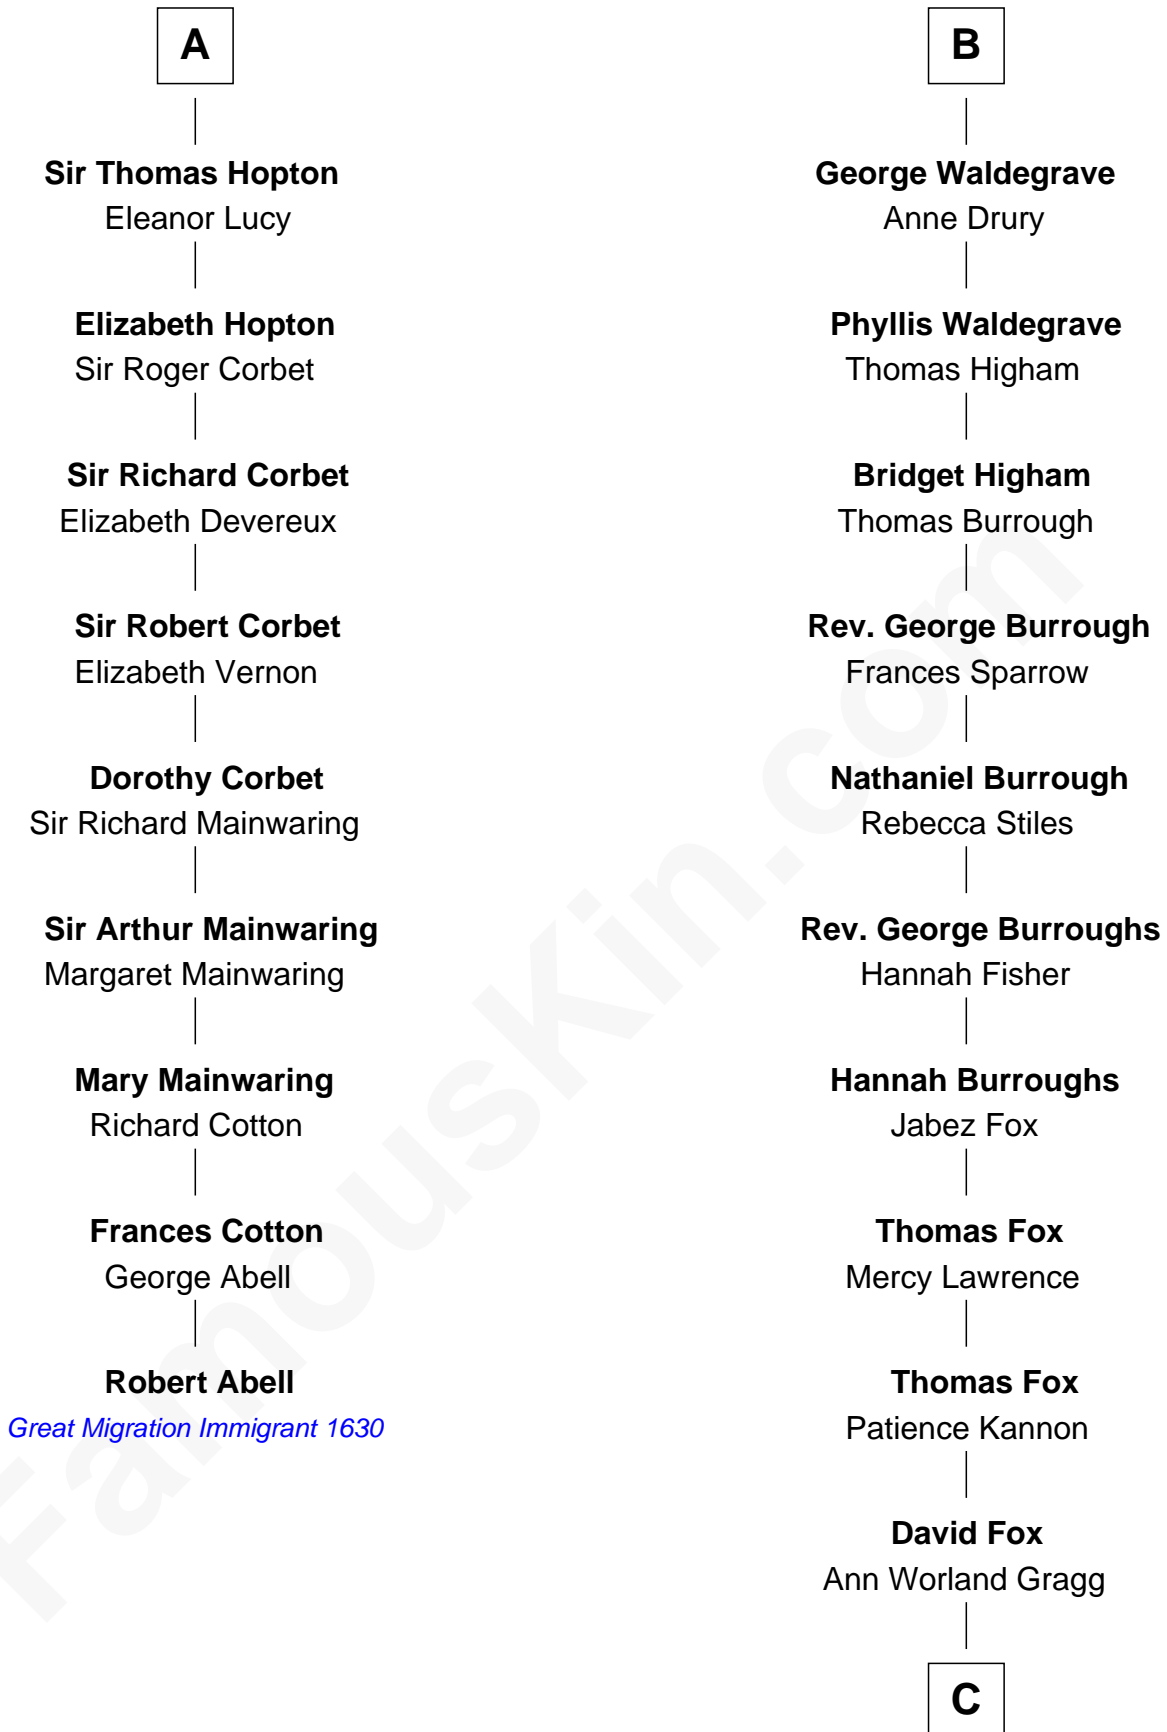

FamousKin.com Relationship Chart of

Robert Abell

(c1605 - 1663) Great Migration Immigrant 1630

15th cousin 6 times removed of

Bob Moore

Co-Founder, Bob's Red Mill

C

—
Morris Fox

Sarah A. Smith

—
Violette Fox

Daniel Francis Learnard

—
Clinton Morris Learnard

Gertrude Maud Yost

—
Doris Dell Learnard

Kenneth Earl Moore

—
Bob Moore

Co-Founder, Bob's Red Mill